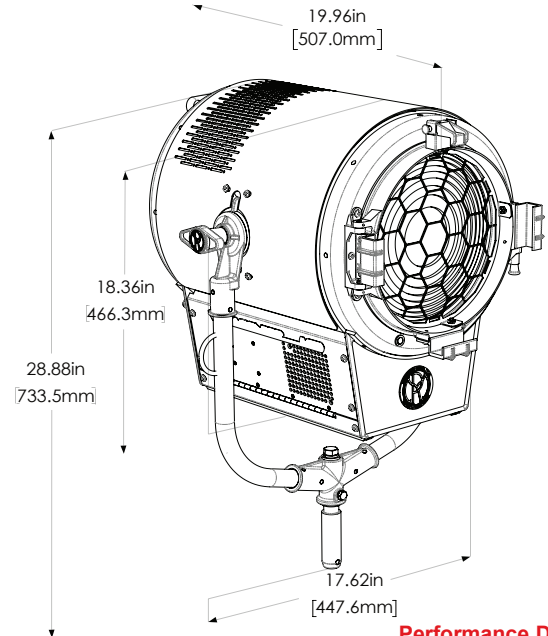

Specifications

Head: Type 9531 Variable-Color. 10" Vari-Senior LED.

Rating: 90-250 Volts AC, 50-60Hz, 800 Watts, 10 Amps Max.
DMX Standby Draw <0.2 Amps Max. 30V DC

Light Source: (1) - 800 Watt Mole-Richardson LED
2700-6500K 95+CRI, with +/- Green.

Cable: Detachable 20 ft. (6m) Cable, PowerCON TRUE1 to Edison with Inline Toggle Switch (included in price of fixture)

Fuse: 10 Amp SlowBlow. Fuse holder in trough

DMX Control (Hardwire or LumenRadio): 4 Channels, Color Temp, Intensity, Plus Green, Plus Magenta

Bluetooth: Intensity and Color Control Via Mole-Richardson iOS App

Condenser: 10 in (250mm) High Temp. Micro-Fresnel Technology

Beam Angle: 20° to 55° Variable Spot to Flood (Includes Field)

Focusing: Rear Mounted Focusing Crank

Cooling: Forced Air, Fan Speed Controlled by Temperature

Construction: Aluminum

Yoke: Aluminum with Standard Junior 1 1/8 in. (29mm) Pin

DC In: 30V DC, Regulated Constant Voltage

Compliance: RoHS.

IP Rating: 30

Finish: Textured Powder Epoxy Coat. Black / Red

Size: 17 in(w) x 21 in(d) x 26 in(h)

Weight: 41 lbs/18.60 kg

Accessories

4-Way Studio JuniorLED Barn Door

Diffuser Frame (12" dia.)

Half Single Scrim—Stainless Steel (12" dia.)

Half Double Scrim—Stainless Steel (12" dia.)

Full Single Scrim—Stainless Steel (12" dia.)

Full Double Scrim—Stainless Steel (12" dia.)

Scrim Bag

Item Number

89685

200053A

412240S

412240D

412241S

412241D

G138

Performance Data

Using (1) 800 Watt high output single LED.