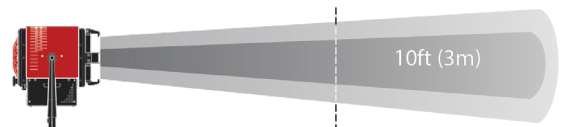

3200K TUNGSTEN		
Foot Candles (Lux)	FLOOD	700 (7500)
	SPOT	1500 (16000)
6500K DAYLITE		
Foot Candles (Lux)	FLOOD	800 (9500)
	SPOT	1700 (19000)