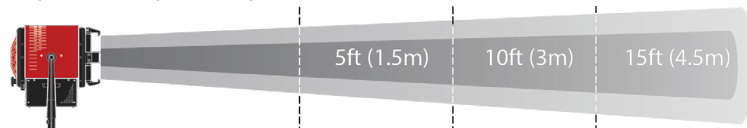

Performance Data

Using (1) 140 Watt high output single LED.

3200K TUNGSTEN				
Foot Candles (Lux)	FLOOD	570 (6135)	105 (1130)	60 (646)
	SPOT	1100 (11840)	250 (2690)	122 (1313)
6500K DAYLITE				
Foot Candles (Lux)	FLOOD	690 (7427)	135 (1453)	670 (7212)
	SPOT	1450 (15608)	290 (3121)	150 (1615)
Beam Diameter Feet (meters)	FLOOD	3.5 (1.1)	7 (2.1)	10.5 (3.2)
	SPOT	0.9 (0.3)	1.7 (0.5)	2.6 (0.8)