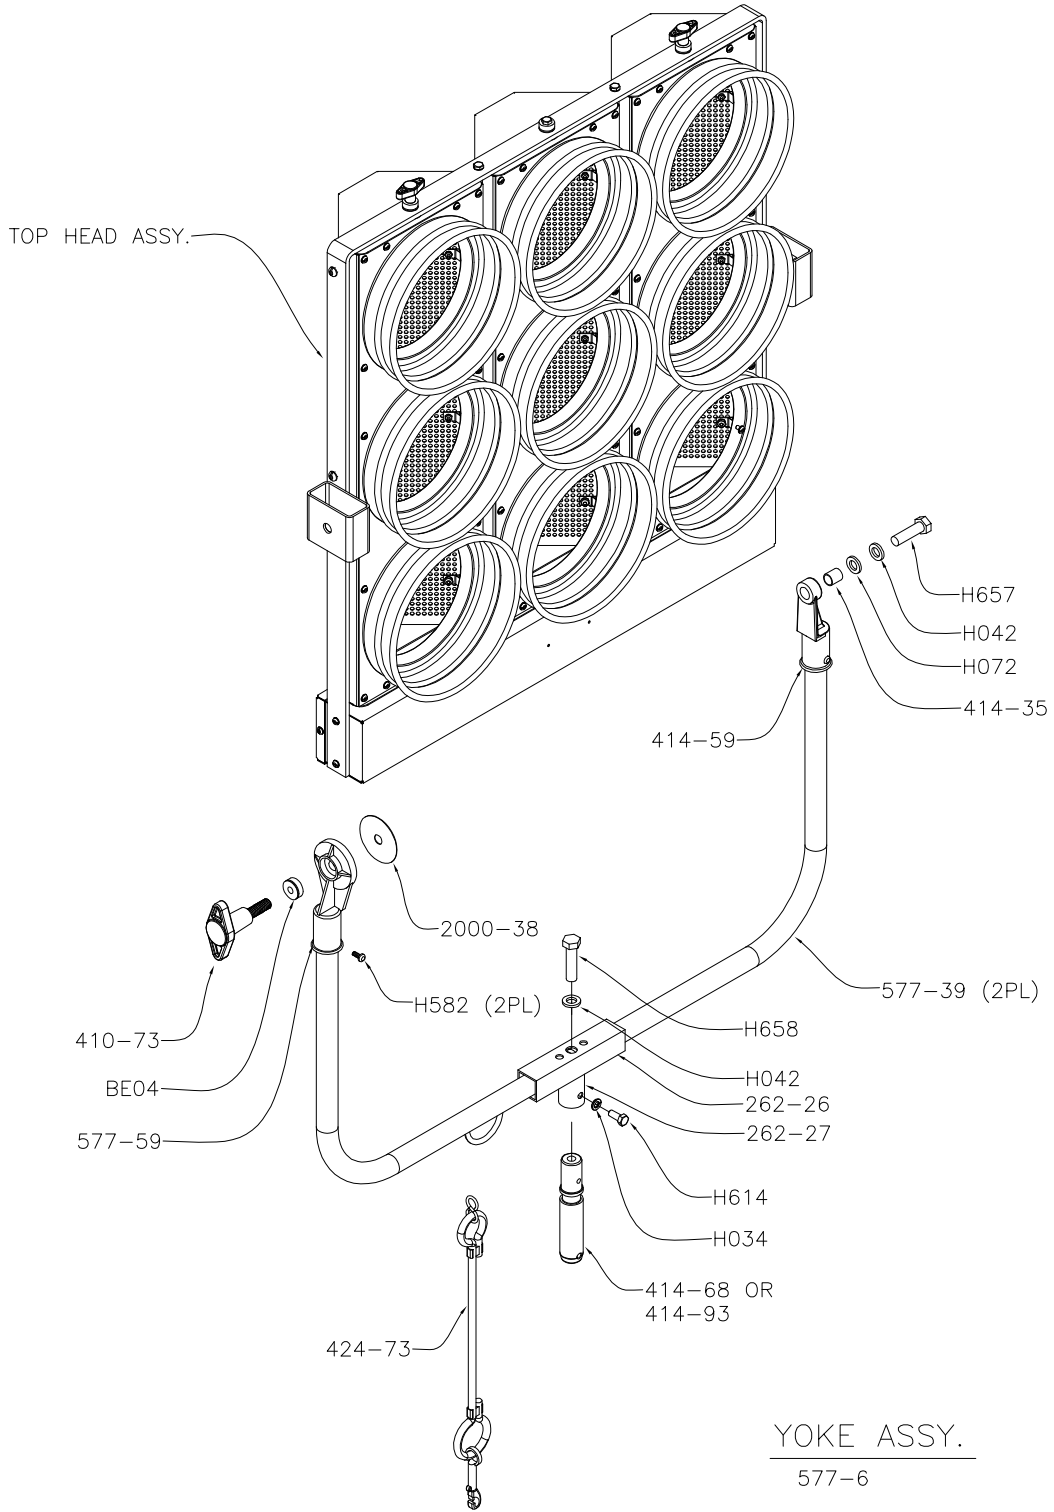

---

PARTS FOR 5771  
9 LIGHT MOLEQUARTZ MOLEPAR®

---

ORDER PART NUMBER AND QUANTITY DESIRED

577 (9 LIGHTS)  
MOLEQUARTZ MOLEPAR

MOLE—RICHARDSON

937 North Sycamore Ave.  
Hollywood, CA. 90038  
Tel: (323) 851-0111 Fax: (323) 851-5593

MOLE-RICHARDSON

937 North Sycamore Ave.  
Hollywood, CA. 90038  
Tel: (323) 851-0111 Fax: (323) 851-5593

E-mail: INFO@MOLE.COM

WWW.MOLE.COM

PARTS FOR 5771  
9 LIGHT MOLEQUARTZ MOLEPAR®

ORDER PART NUMBER AND QUANTITY DESIRED