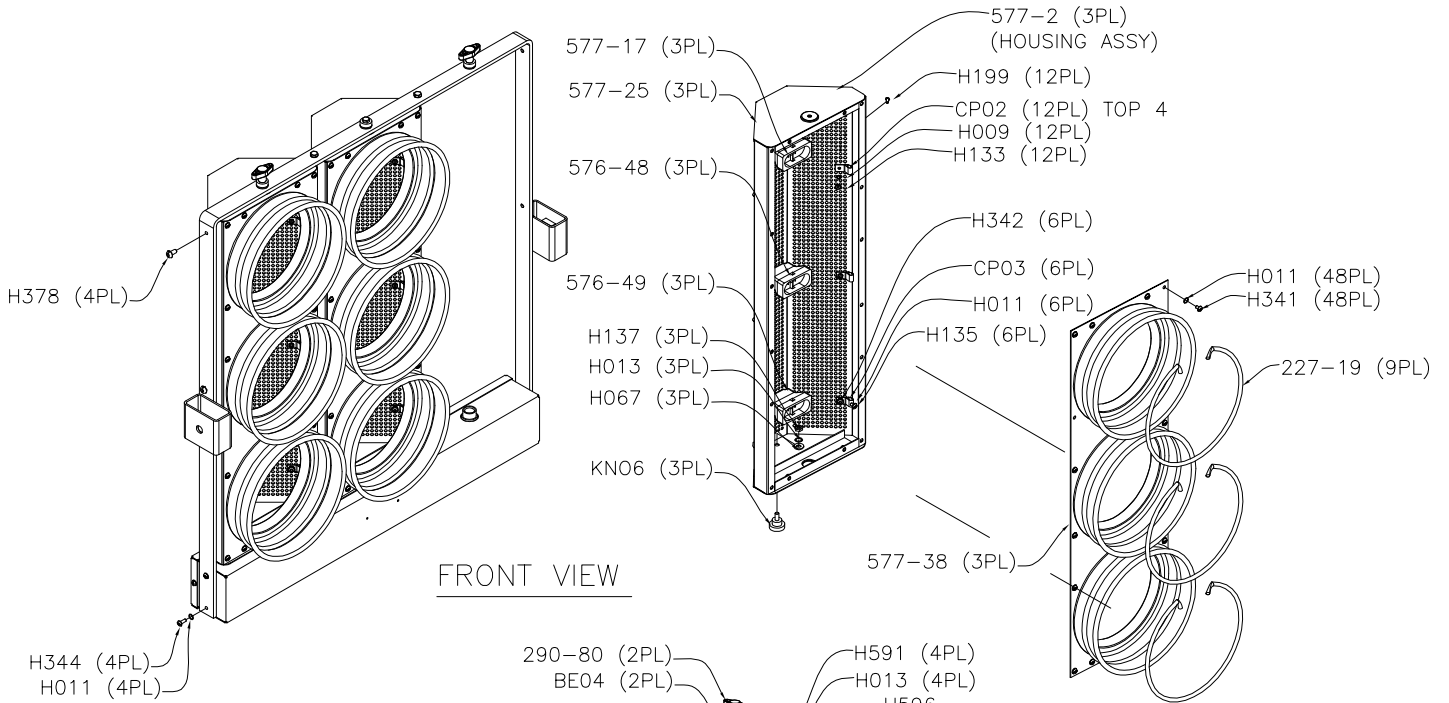

MOLE-RICHARDSON

937 North Sycamore Ave.  
Hollywood, CA. 90038  
Tel: (323) 851-0111 Fax: (323) 851-5593

E-mail: INFO@MOLE.COM

WWW.MOLE.COM

PARTS FOR 5771  
9 LIGHT MOLEQUARTZ MOLEPAR®

ORDER PART NUMBER AND QUANTITY DESIRED