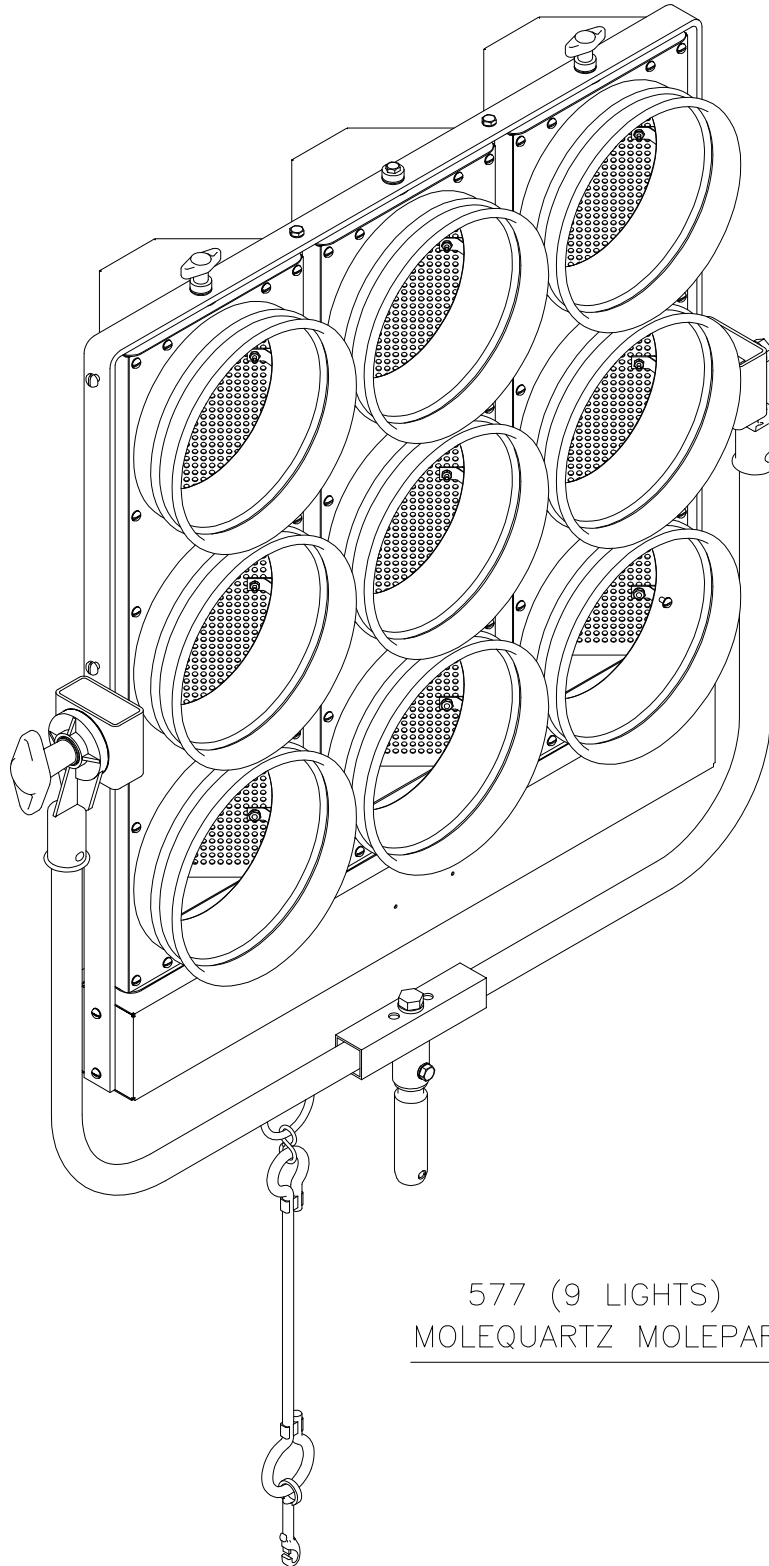

---

PARTS FOR 5771  
9 LIGHT MOLEQUARTZ MOLEPAR®

---

ORDER PART NUMBER AND QUANTITY DESIRED

577 (9 LIGHTS)  
MOLEQUARTZ MOLEPAR

MOLE—RICHARDSON

937 North Sycamore Ave.  
Hollywood, CA. 90038  
Tel: (323) 851-0111 Fax: (323) 851-5593

E-mail: [INFO@MOLE.COM](mailto:INFO@MOLE.COM)

[WWW.MOLE.COM](http://WWW.MOLE.COM)

---

Manufacturing · Sales · Rentals · Studio Depot · Moletown

---

PARTS FOR 5771  
9 LIGHT MOLEQUARTZ MOLEPAR®

ORDER PART NUMBER AND QUANTITY DESIRED

MOLE-RICHARDSON

937 North Sycamore Ave.  
Hollywood, CA. 90038  
Tel: (323) 851-0111 Fax: (323) 851-5593

E-mail: INFO@MOLE.COM

WWW.MOLE.COM

PARTS FOR 5771  
9 LIGHT MOLEQUARTZ MOLEPAR®

ORDER PART NUMBER AND QUANTITY DESIRED