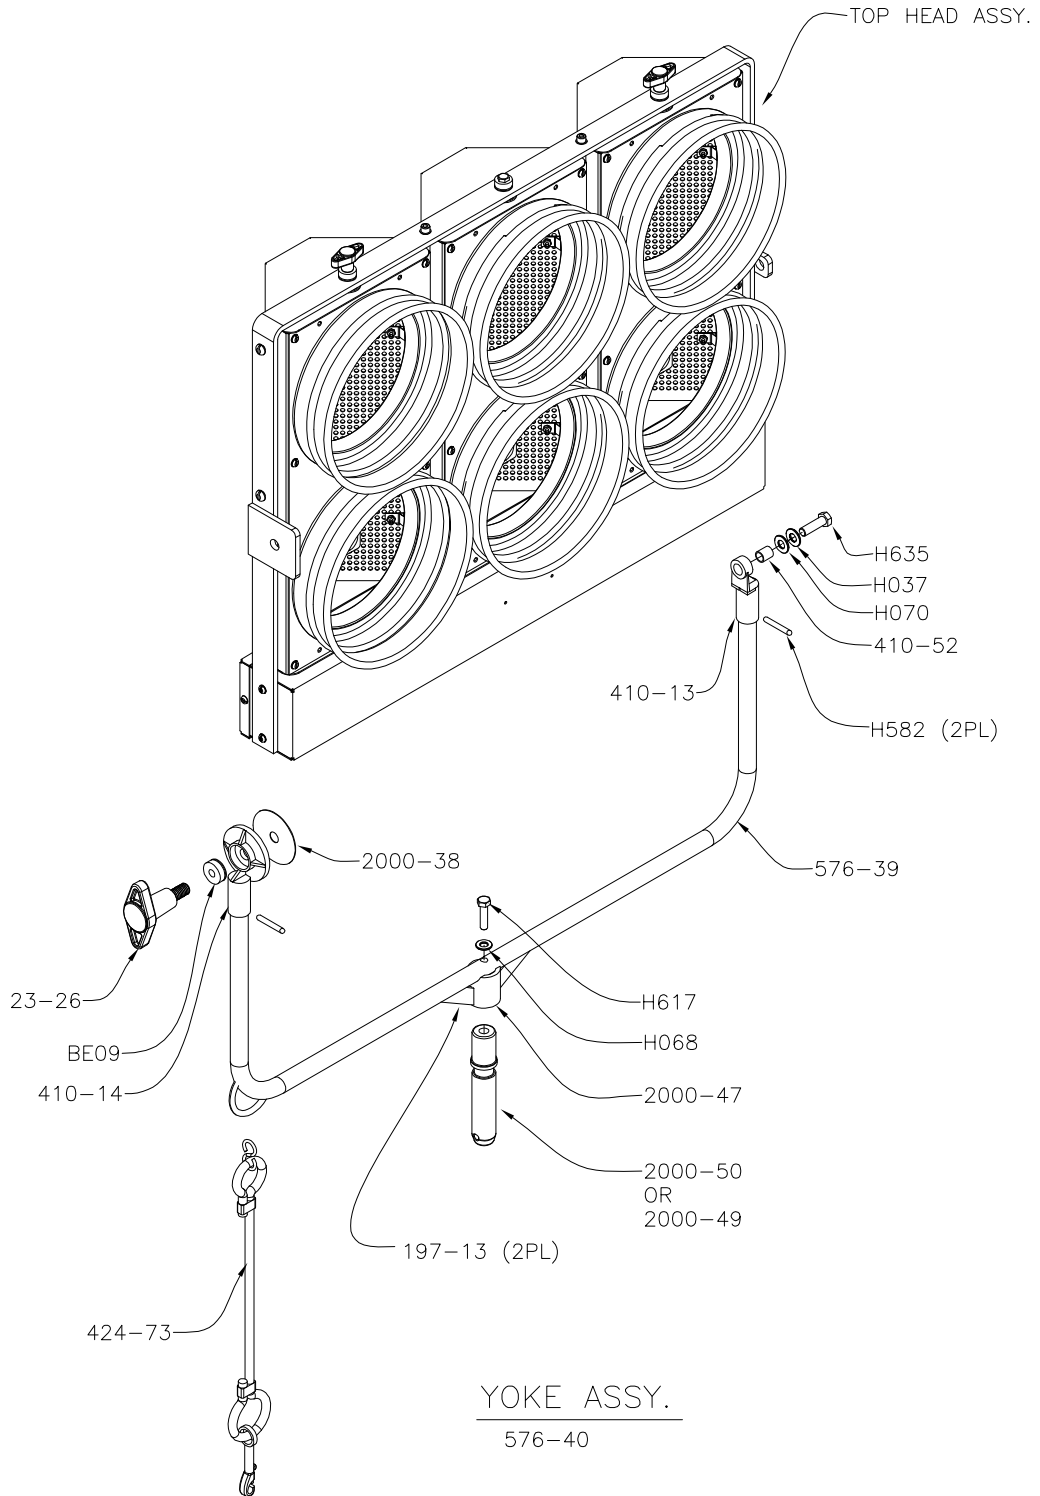

PARTS FOR 5761
6 LIGHT MOLEQUARTZ MOLEPAR®

ORDER PART NUMBER AND QUANTITY DESIRED

576 (6 LIGHTS)
MOLEQUARTZ MOLEPAR

MOLE—RICHARDSON

937 North Sycamore Ave.

Hollywood, CA. 90038

Tel: (323) 851-0111 Fax: (323) 851-5593

E-mail: INFO@MOLE.COM

WWW.MOLE.COM

Manufacturing • Sales • Rentals • Studio Depot • Moletown

PARTS FOR 5761
6 LIGHT MOLEQUARTZ MOLEPAR®

ORDER PART NUMBER AND QUANTITY DESIRED

MOLE-RICHARDSON

937 North Sycamore Ave.
Hollywood, CA. 90038
Tel: (323) 851-0111 Fax: (323) 851-5593

E-mail: INFO@MOLE.COM

WWW.MOLE.COM

PARTS FOR 5761
6 LIGHT MOLEQUARTZ MOLEPAR®

ORDER PART NUMBER AND QUANTITY DESIRED

MOLE-RICHARDSON

937 North Sycamore Ave.
Hollywood, CA. 90038
Tel: (323) 851-0111 Fax: (323) 851-5593