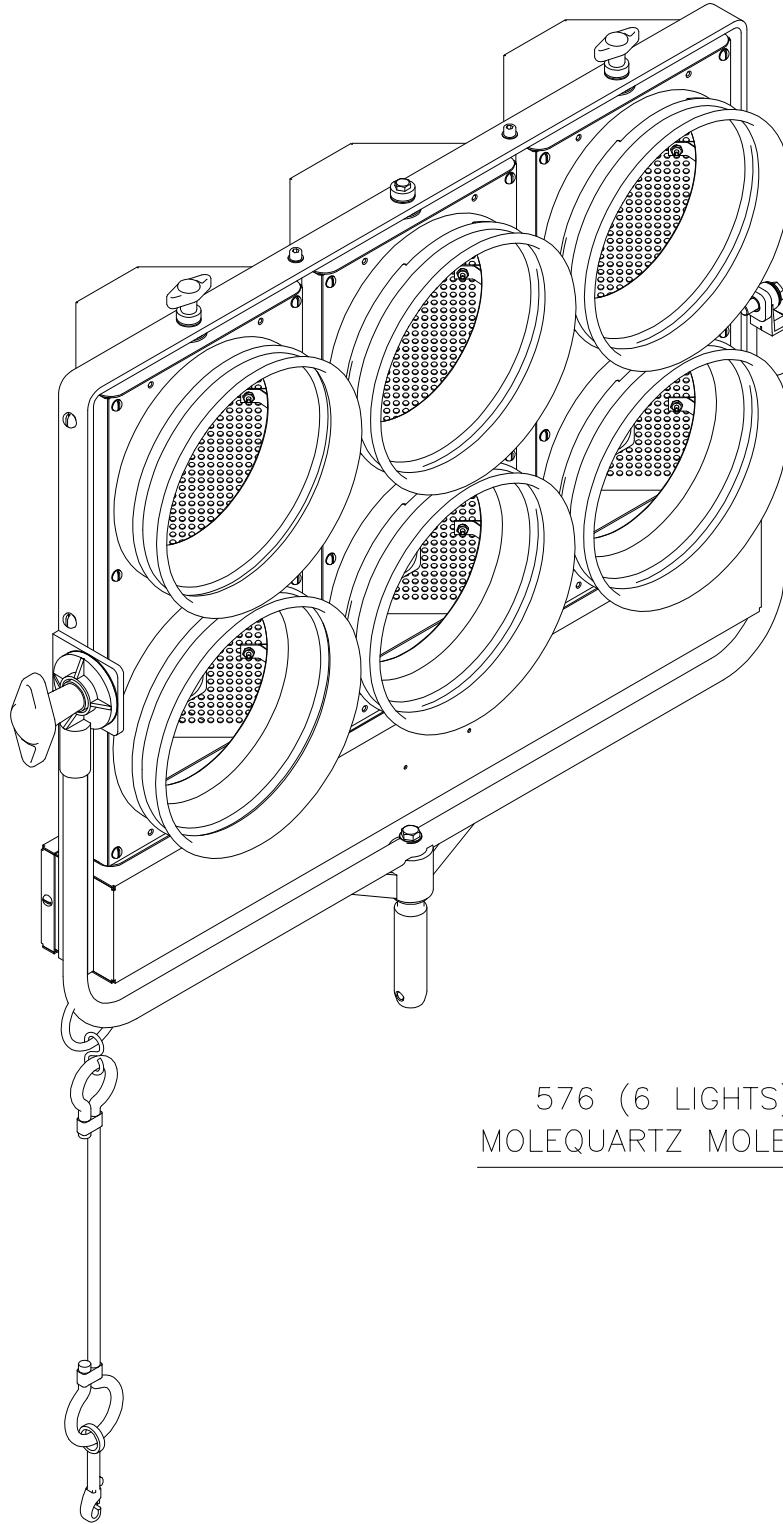

PARTS FOR 5761
6 LIGHT MOLEQUARTZ MOLEPAR®

ORDER PART NUMBER AND QUANTITY DESIRED

576 (6 LIGHTS)
MOLEQUARTZ MOLEPAR

MOLE—RICHARDSON

937 North Sycamore Ave.

Hollywood, CA. 90038

Tel: (323) 851-0111 Fax: (323) 851-5593

E-mail: INFO@MOLE.COM

WWW.MOLE.COM

Manufacturing • Sales • Rentals • Studio Depot • Moletown

PARTS FOR 5761
6 LIGHT MOLEQUARTZ MOLEPAR®

ORDER PART NUMBER AND QUANTITY DESIRED

MOLE-RICHARDSON

937 North Sycamore Ave.
Hollywood, CA. 90038
Tel: (323) 851-0111 Fax: (323) 851-5593

E-mail: INFO@MOLE.COM

WWW.MOLE.COM

PARTS FOR 5761
6 LIGHT MOLEQUARTZ MOLEPAR®

ORDER PART NUMBER AND QUANTITY DESIRED

MOLE-RICHARDSON

937 North Sycamore Ave.
Hollywood, CA. 90038
Tel: (323) 851-0111 Fax: (323) 851-5593