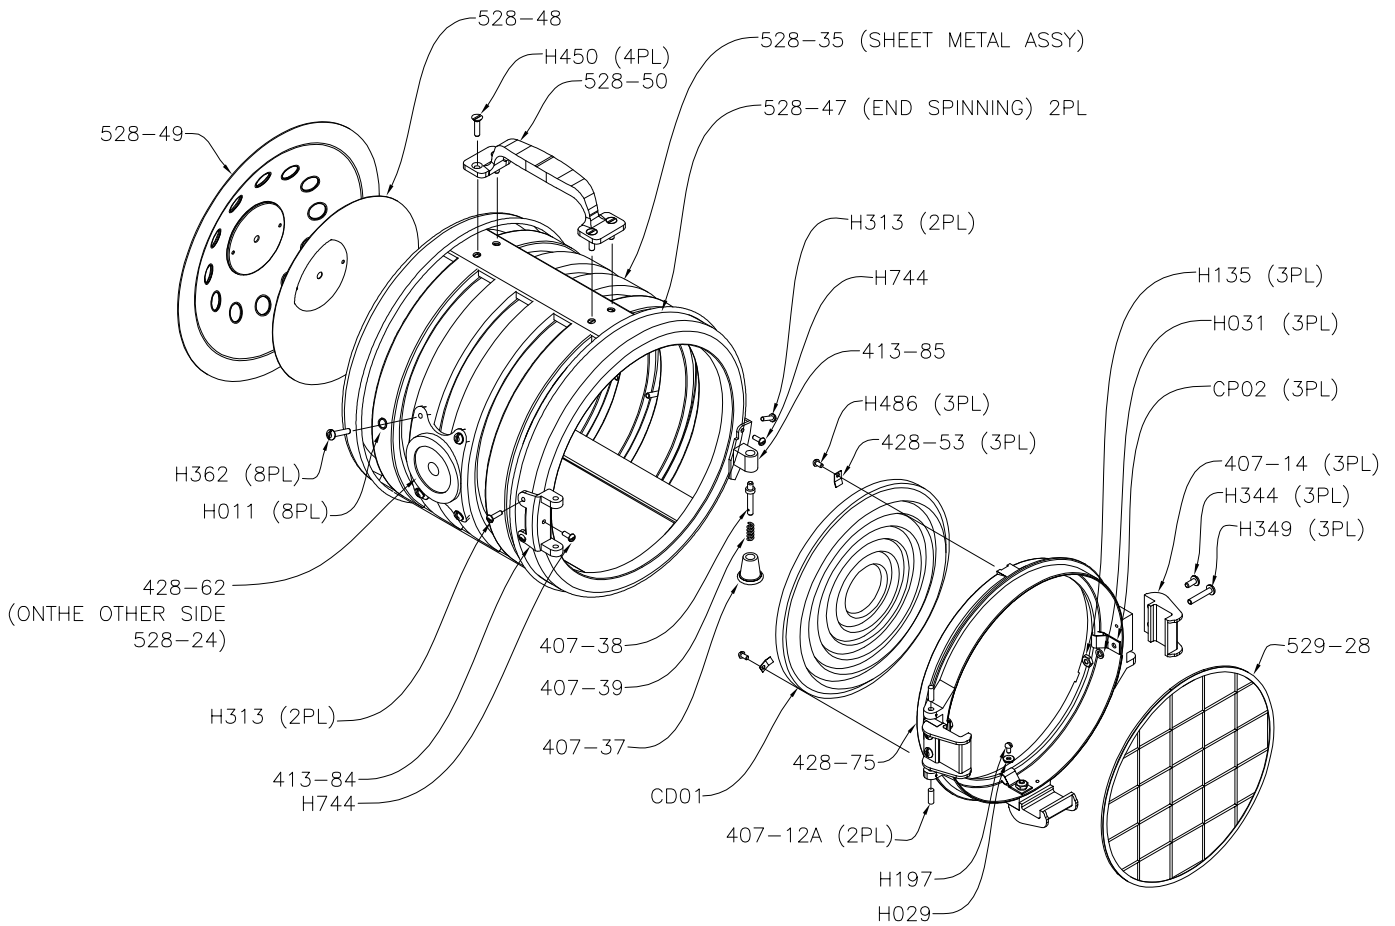

PARTS FOR 5291
8" JUNIOR COOL REDHEAD®

ORDER PART NUMBER AND QUANTITY DESIRED

HEAD ASSY.

MOLE-RICHARDSON

937 North Sycamore Ave.
Hollywood, CA. 90038

Tel: (323) 851-0111 Fax: (323) 851-5593

E-mail: INFO@MOLE.COM

WWW.MOLE.COM

Manufacturing • Sales • Rentals • Studio Depot • Moletown