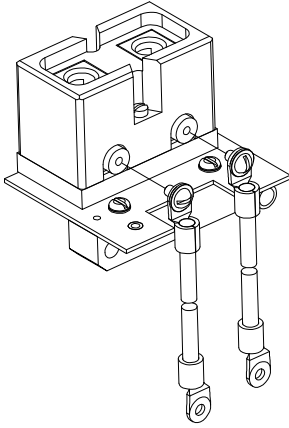

E-mail: INFO@MOLE.COM

WWW.MOLE.COM

PARTS FOR 5291
8" JUNIOR COOL REDHEAD®

ORDER PART NUMBER AND QUANTITY DESIRED

HEAD ASSY.

MOLE-RICHARDSON

937 North Sycamore Ave.
Hollywood, CA. 90038

Tel: (323) 851-0111 Fax: (323) 851-5593

E-mail: INFO@MOLE.COM

WWW.MOLE.COM

Manufacturing • Sales • Rentals • Studio Depot • Moletown

PARTS FOR 5291
8" JUNIOR COOL REDHEAD®

ORDER PART NUMBER AND QUANTITY DESIRED

MOLE-RICHARDSON

937 North Sycamore Ave.
Hollywood, CA. 90038

Tel: (323) 851-0111 Fax: (323) 851-5593

E-mail: INFO@MOLE.COM

WWW.MOLE.COM

Manufacturing • Sales • Rentals • Studio Depot • Moletown

PARTS FOR 5291
8" JUNIOR COOL REDHEAD®

ORDER PART NUMBER AND QUANTITY DESIRED

CARRIAGE ASSY.

428-103

MIRROR ASSY.

428-88

CABLE ASSY.

400-69

MOLE-RICHARDSON

937 North Sycamore Ave.
Hollywood, CA. 90038