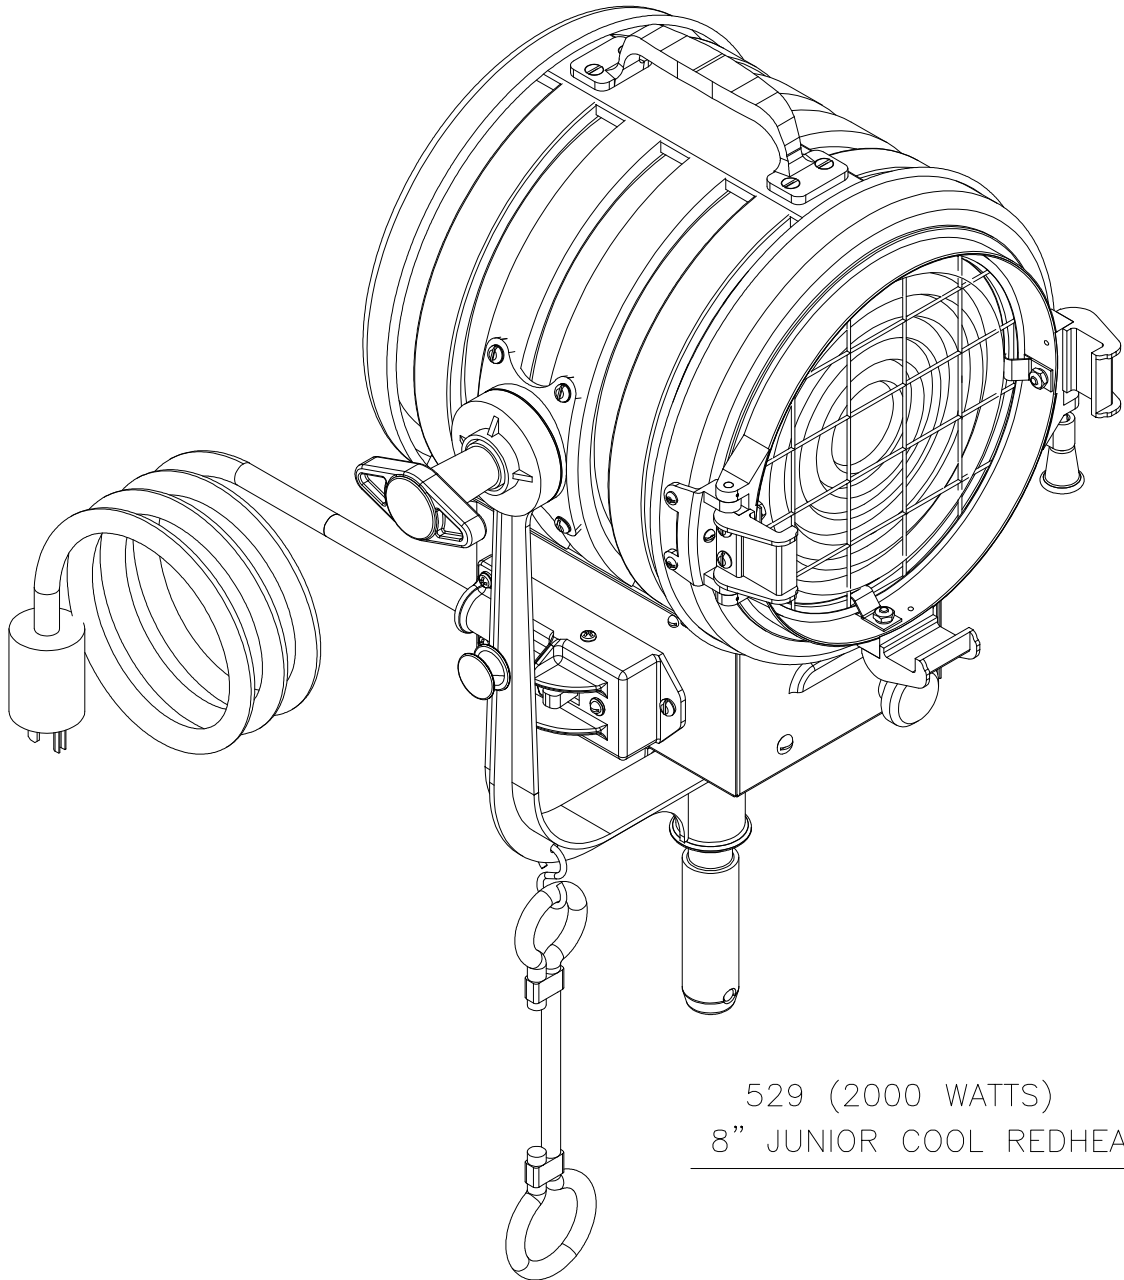

PARTS FOR 5291
8" JUNIOR COOL REDHEAD®

ORDER PART NUMBER AND QUANTITY DESIRED

529 (2000 WATTS)
8" JUNIOR COOL REDHEAD

MOLE—RICHARDSON

937 North Sycamore Ave.
Hollywood, CA. 90038
Tel: (323) 851-0111 Fax: (323) 851-5593