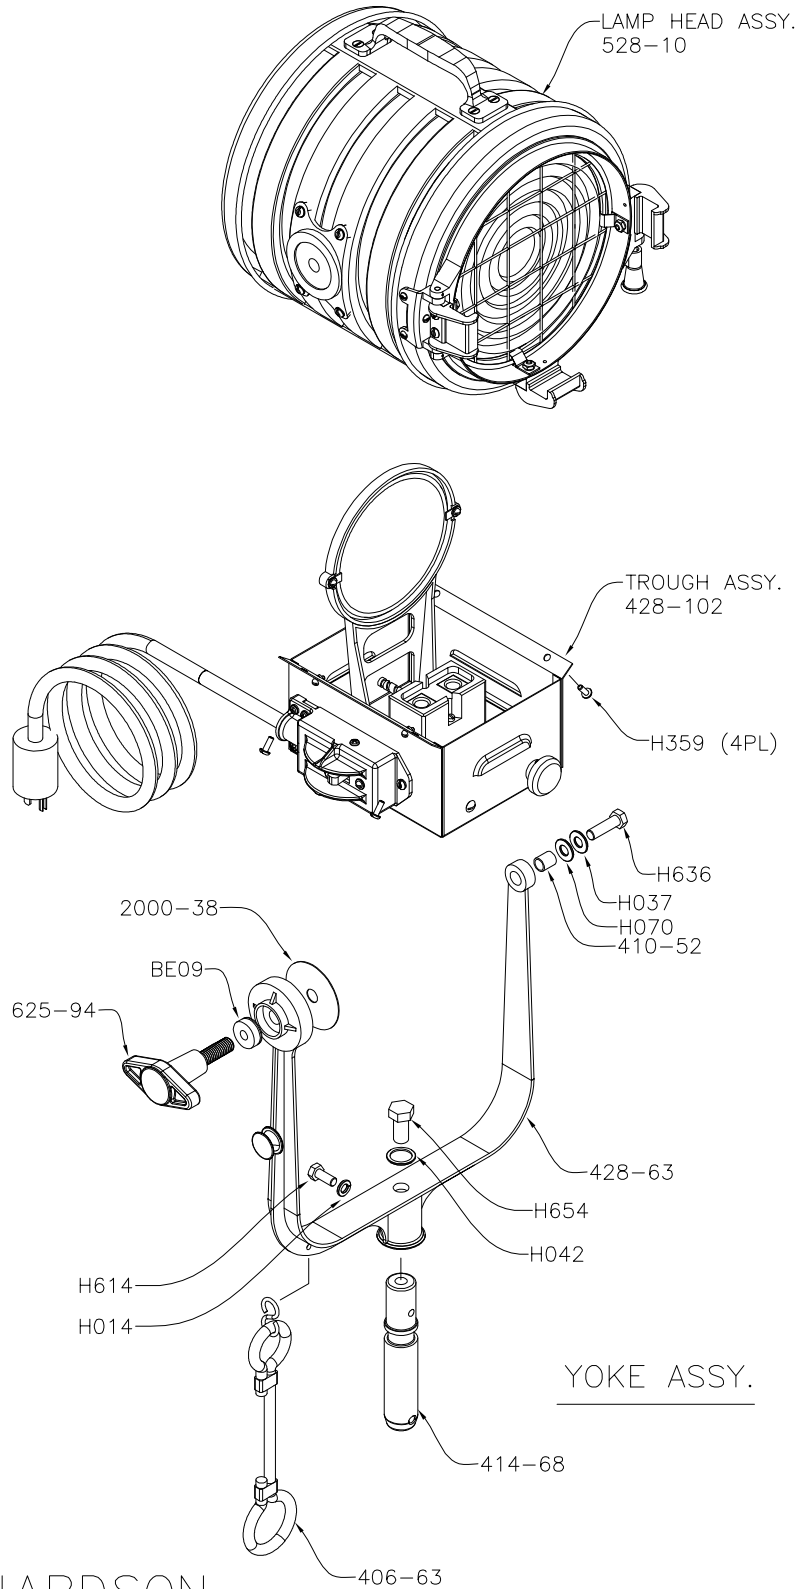

PARTS FOR 5291
8" JUNIOR COOL REDHEAD®

ORDER PART NUMBER AND QUANTITY DESIRED

MOLE-RICHARDSON

937 North Sycamore Ave.
Hollywood, CA. 90038
Tel: (323) 851-0111 Fax: (323) 851-5593

E-mail: INFO@MOLE.COM

WWW.MOLE.COM