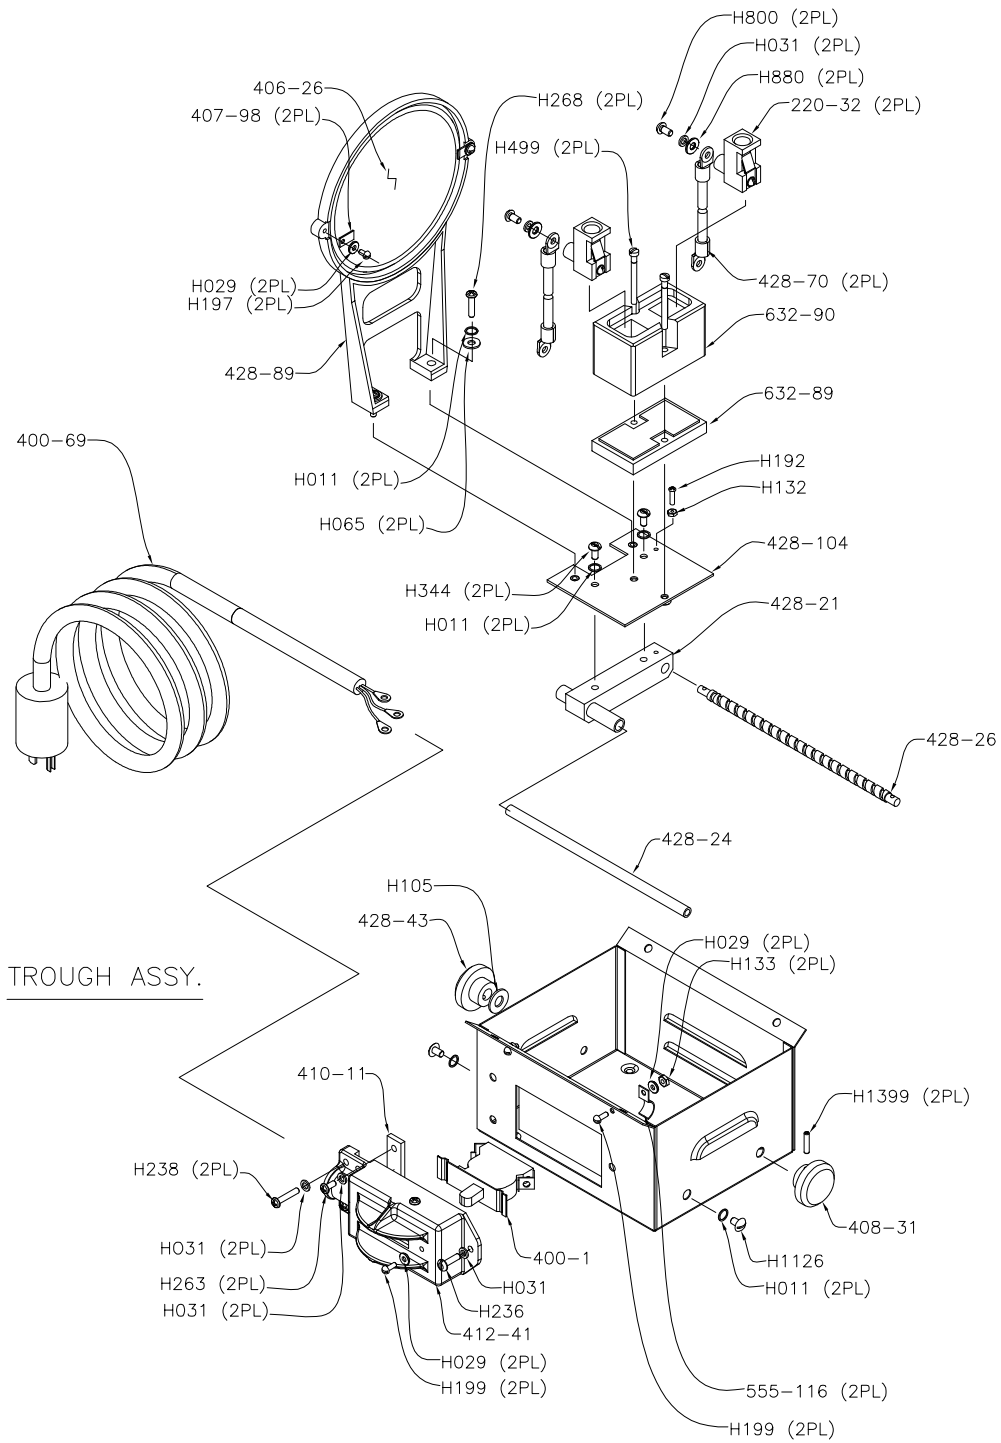

PARTS FOR 5291
8" JUNIOR COOL REDHEAD®

ORDER PART NUMBER AND QUANTITY DESIRED

MOLE-RICHARDSON

937 North Sycamore Ave.
Hollywood, CA. 90038

Tel: (323) 851-0111 Fax: (323) 851-5593

E-mail: INFO@MOLE.COM

WWW.MOLE.COM

Manufacturing • Sales • Rentals • Studio Depot • Moletown