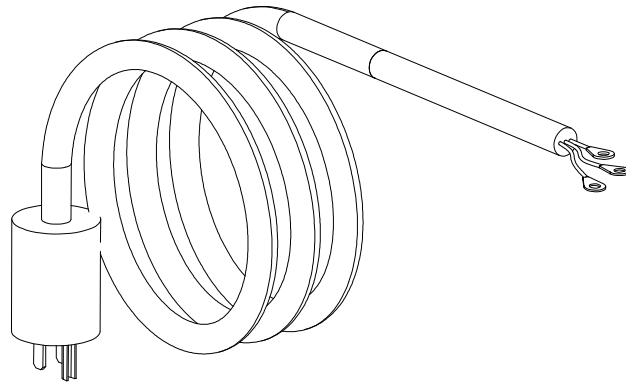

Tel: (323) 851-0111 Fax: (323) 851-5593

E-mail: INFO@MOLE.COM

WWW.MOLE.COM

Manufacturing • Sales • Rentals • Studio Depot • Moletown

PARTS FOR 5291
8" JUNIOR COOL REDHEAD®

ORDER PART NUMBER AND QUANTITY DESIRED

CARRIAGE ASSY.

428-103

MIRROR ASSY.

428-88

CABLE ASSY.

400-69

MOLE-RICHARDSON

937 North Sycamore Ave.
Hollywood, CA. 90038