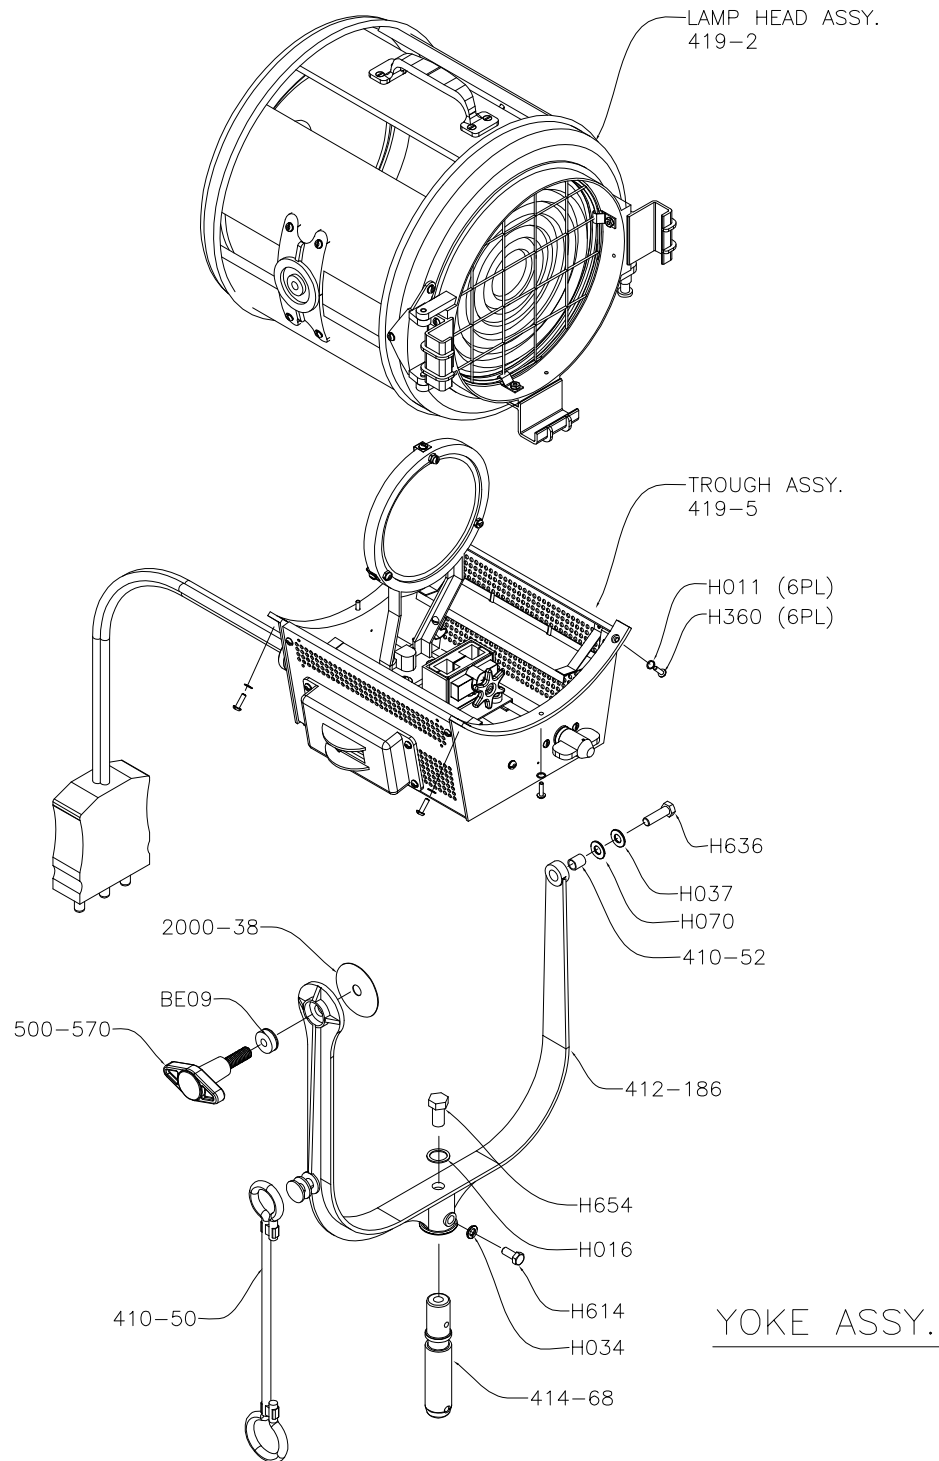

PARTS FOR 4191
BABY SENIOR SOLAR SPOT ®

ORDER PART NUMBER AND QUANTITY DESIRED

419
BABY SENIOR SOLAR SPOT

MOLE—RICHARDSON

937 North Sycamore Ave.
Hollywood, CA. 90038

Tel: (323) 851-0111 Fax: (323) 851-5593

E-mail: INFO@MOLE.COM

WWW.MOLE.COM

Manufacturing · Sales · Rentals · Studio Depot · Moletown

PARTS FOR 4191
BABY SENIOR SOLAR SPOT ®

ORDER PART NUMBER AND QUANTITY DESIRED

MOLE-RICHARDSON

937 North Sycamore Ave.
Hollywood, CA. 90038

PARTS FOR 4191
BABY SENIOR SOLAR SPOT ®

ORDER PART NUMBER AND QUANTITY DESIRED

419-6 ASSY.

413-53 ASSY.

419-78 ASSY.

419-7 ASSY.

400-80 ASSY.

MOLE-RICHARDSON