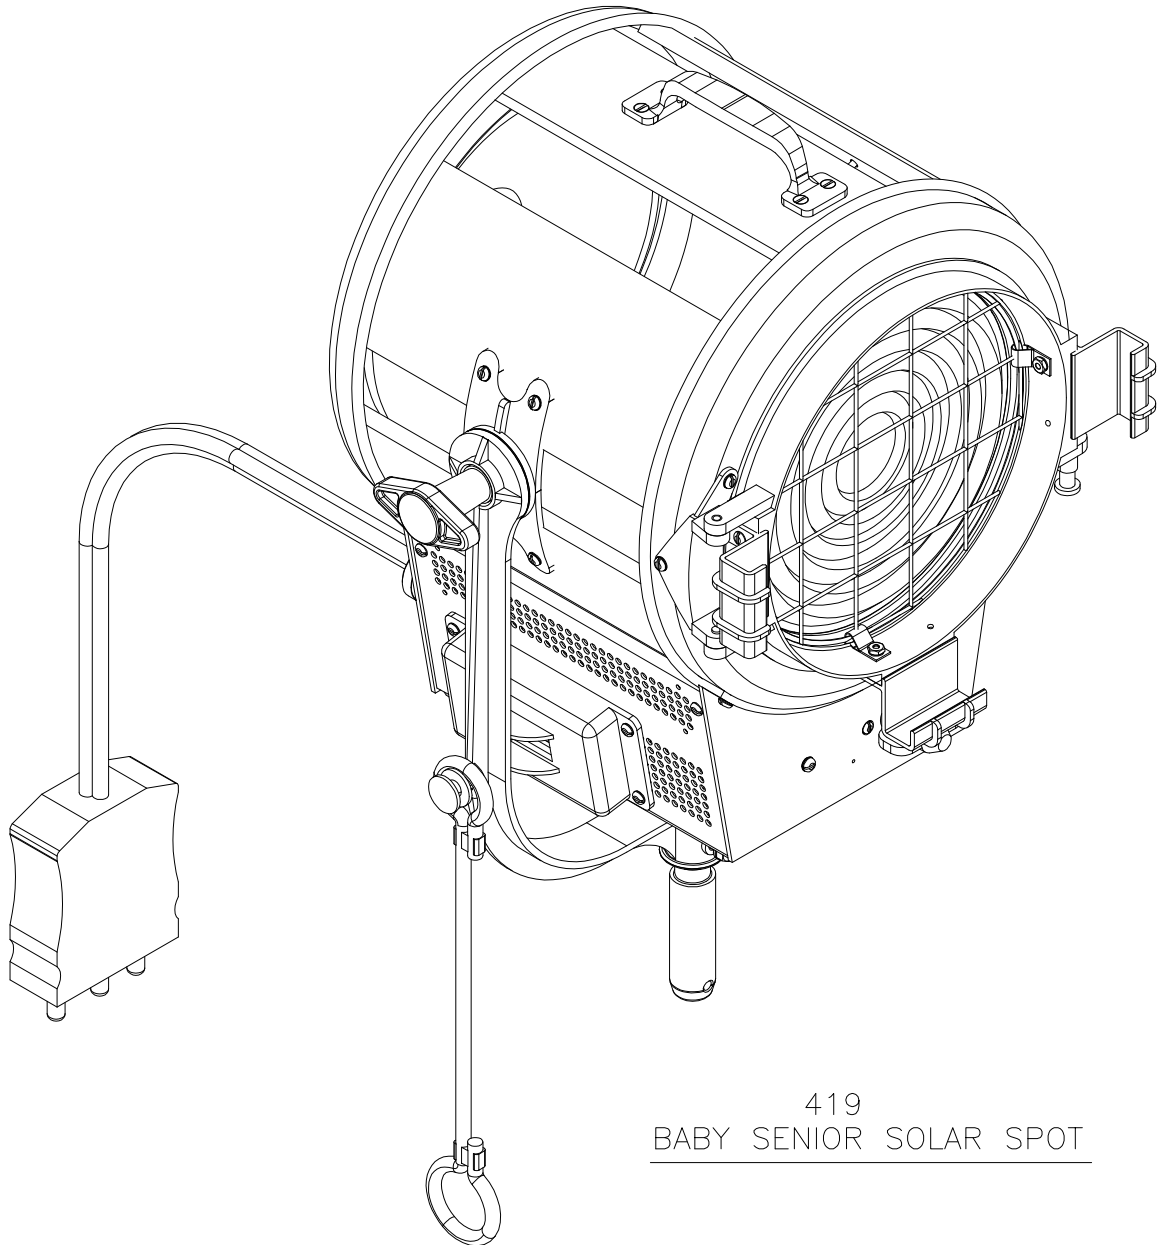

PARTS FOR 4191
BABY SENIOR SOLAR SPOT ®

ORDER PART NUMBER AND QUANTITY DESIRED

419
BABY SENIOR SOLAR SPOT

MOLE—RICHARDSON

937 North Sycamore Ave.
Hollywood, CA. 90038

Tel: (323) 851-0111 Fax: (323) 851-5593

E-mail: INFO@MOLE.COM

WWW.MOLE.COM

Manufacturing · Sales · Rentals · Studio Depot · Moletown

PARTS FOR 4191
BABY SENIOR SOLAR SPOT ®

ORDER PART NUMBER AND QUANTITY DESIRED

MOLE-RICHARDSON

937 North Sycamore Ave.
Hollywood, CA. 90038

PARTS FOR 4191
BABY SENIOR SOLAR SPOT ®

ORDER PART NUMBER AND QUANTITY DESIRED

419-6 ASSY.

413-53 ASSY.

419-78 ASSY.

419-7 ASSY.

400-80 ASSY.

MOLE-RICHARDSON