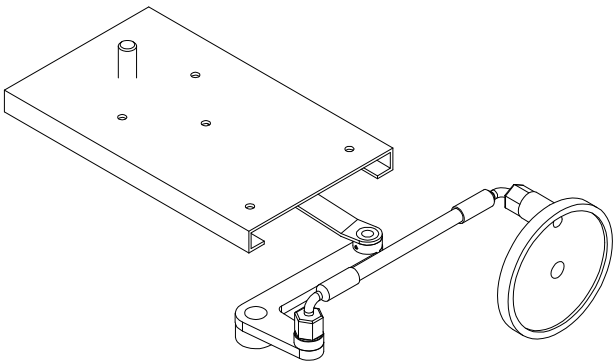

ORDER PART NUMBER AND QUANTITY DESIRED

TROUGH ASSY.

MOLE-RICHARDSON

937 North Sycamore Ave.
 Hollywood, CA. 90038
 Tel: (323) 851-0111 Fax: (323) 851-5593

E-mail: INFO@MOLE.COM

WWW.MOLE.COM

Manufacturing · Sales · Rentals · Studio Depot · Moletown

PARTS FOR 4191
BABY SENIOR SOLAR SPOT ®

ORDER PART NUMBER AND QUANTITY DESIRED

419-6 ASSY.

413-53 ASSY.

419-78 ASSY.

419-7 ASSY.

400-80 ASSY.

MOLE-RICHARDSON