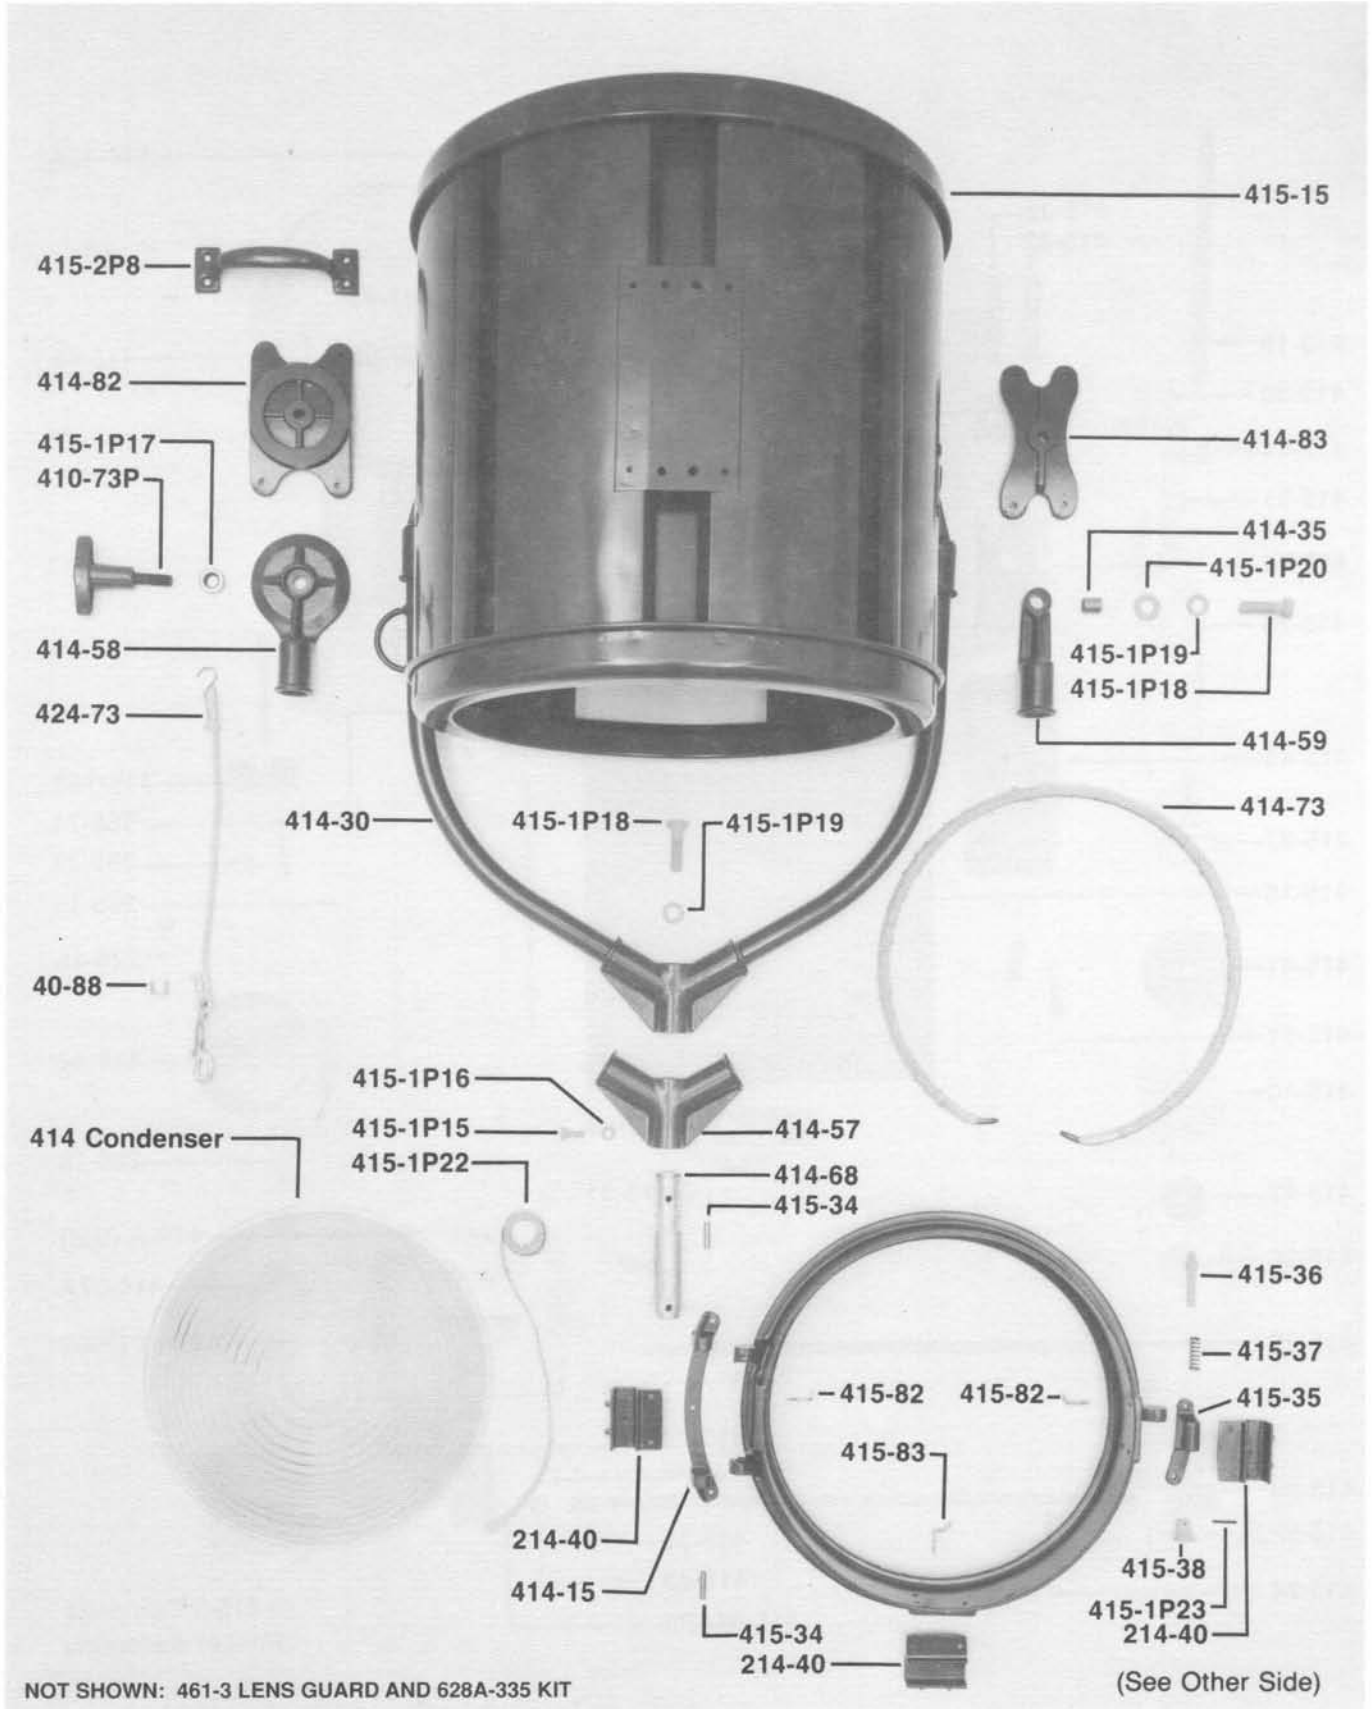

PARTS FOR TYPE 415 5,000 WATT SENIOR SOLARSPOT®

415A941

Mole-Richardson Co.

Tel. (323) 851-0111 Fax. (323) 851-5593 E-mail: info@mole.com Internet: http://www.mole.com 937 N. Sycamore Ave., Hollywood, California 90038-2384 U.S.A.

©Mole-Richardson Co., Hollywood, California U.S.A.

PARTS FOR TYPE 415 5,000 WATT SENIOR SOLARSPOT®

415B941

Mole-Richardson Co.