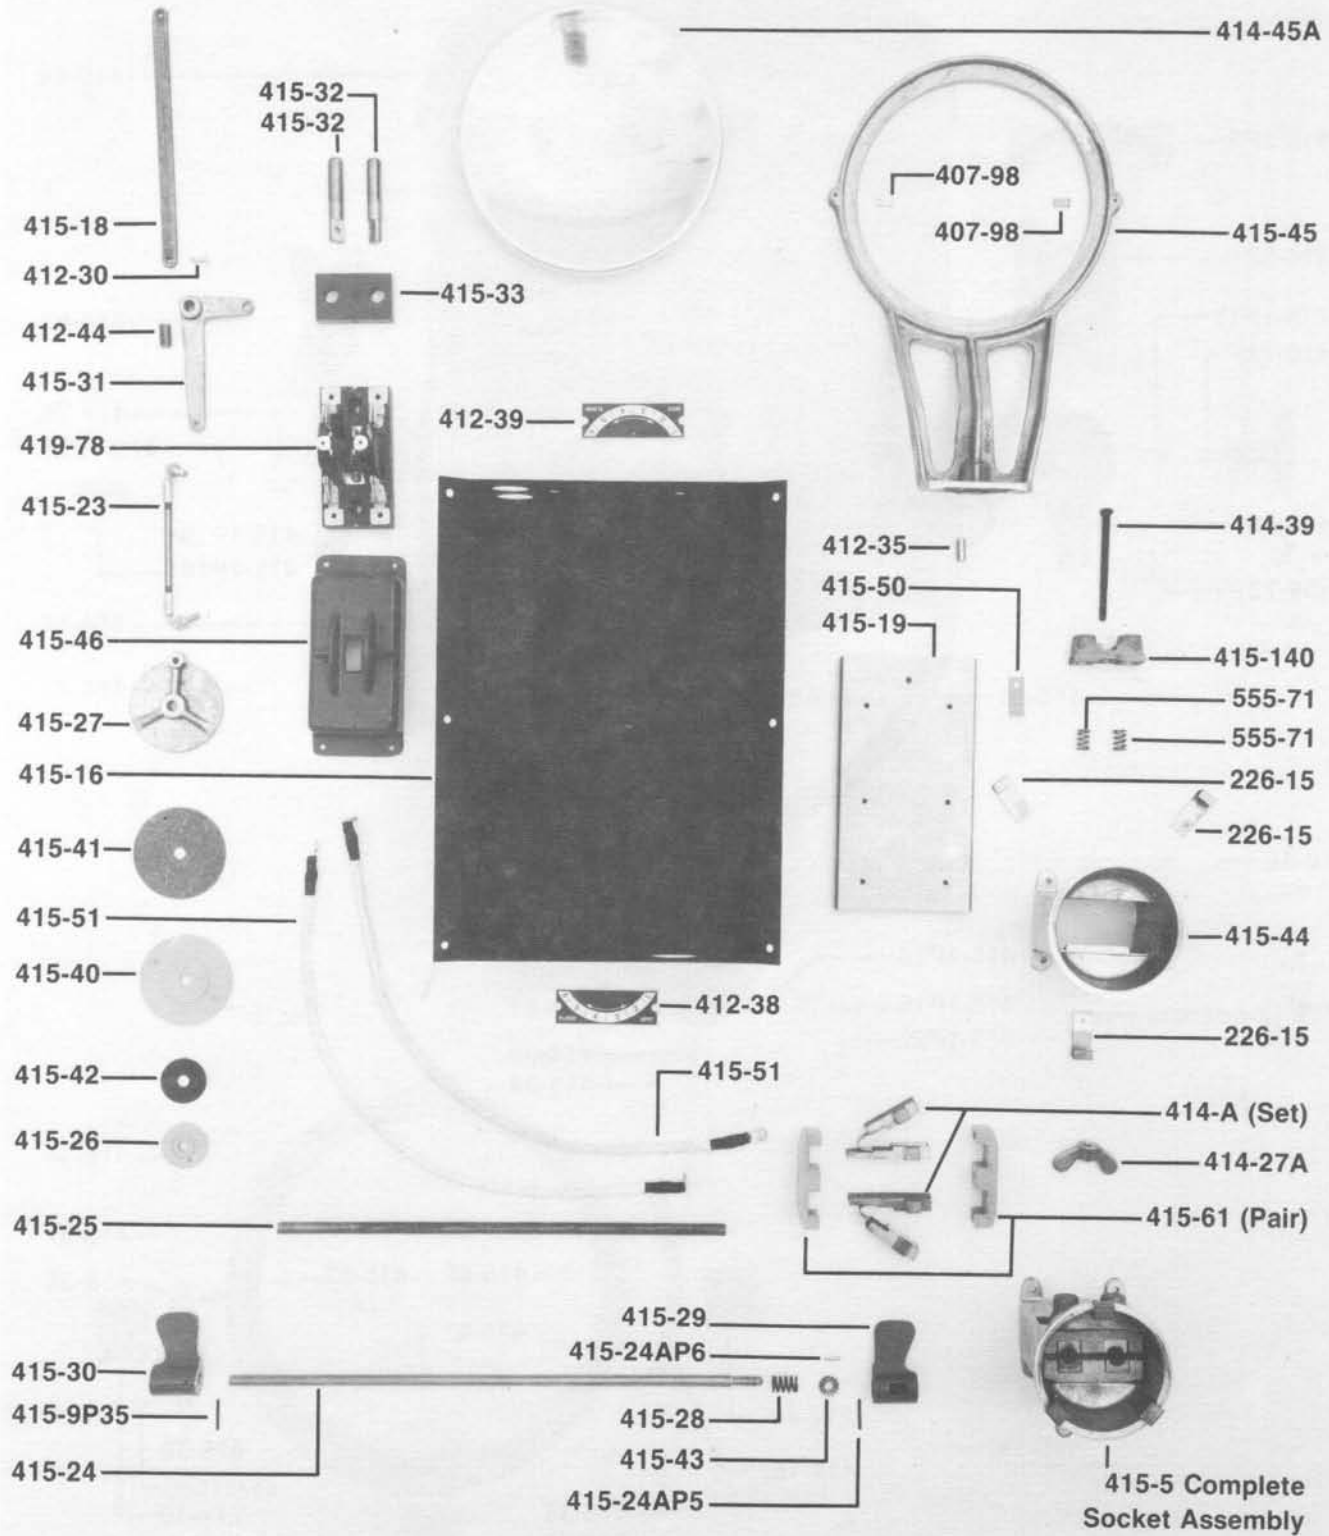

PARTS FOR TYPE 415 5,000 WATT SENIOR SOLARSPOT®

415A941

Mole-Richardson Co.

Tel. (323) 851-0111 Fax. (323) 851-5593 E-mail: info@mole.com Internet: http://www.mole.com 937 N. Sycamore Ave., Hollywood, California 90038-2384 U.S.A.

©Mole-Richardson Co., Hollywood, California U.S.A.

PARTS FOR TYPE 415 5,000 WATT SENIOR SOLARSPOT®

415B941

Mole-Richardson Co.