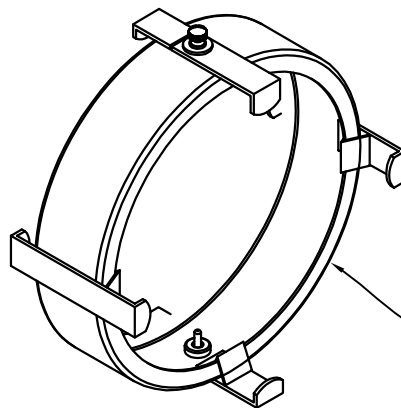

E-mail: INFO@MOLE.COM

WWW.MOLE.COM

Manufacturing · Sales · Rentals · Studio Depot · Moletown

PARTS FOR 4051
TEENIE-MOLE®

ORDER PART NUMBER AND QUANTITY DESIRED

REFLECTOR ASSY.
(405-26)

LAMP HEAD ASSY.

MOLE-RICHARDSON

ORDER PART NUMBER AND QUANTITY DESIRED

ACCESSORY HOLDER ASSY.

COMPLETE ACCESSORY HOLDER
ASSY. (405-5)

MOLE-RICHARDSON

937 North Sycamore Ave.
Hollywood, CA. 90038

Tel: (323) 851-0111 Fax: (323) 851-5593

E-mail: INFO@MOLE.COM