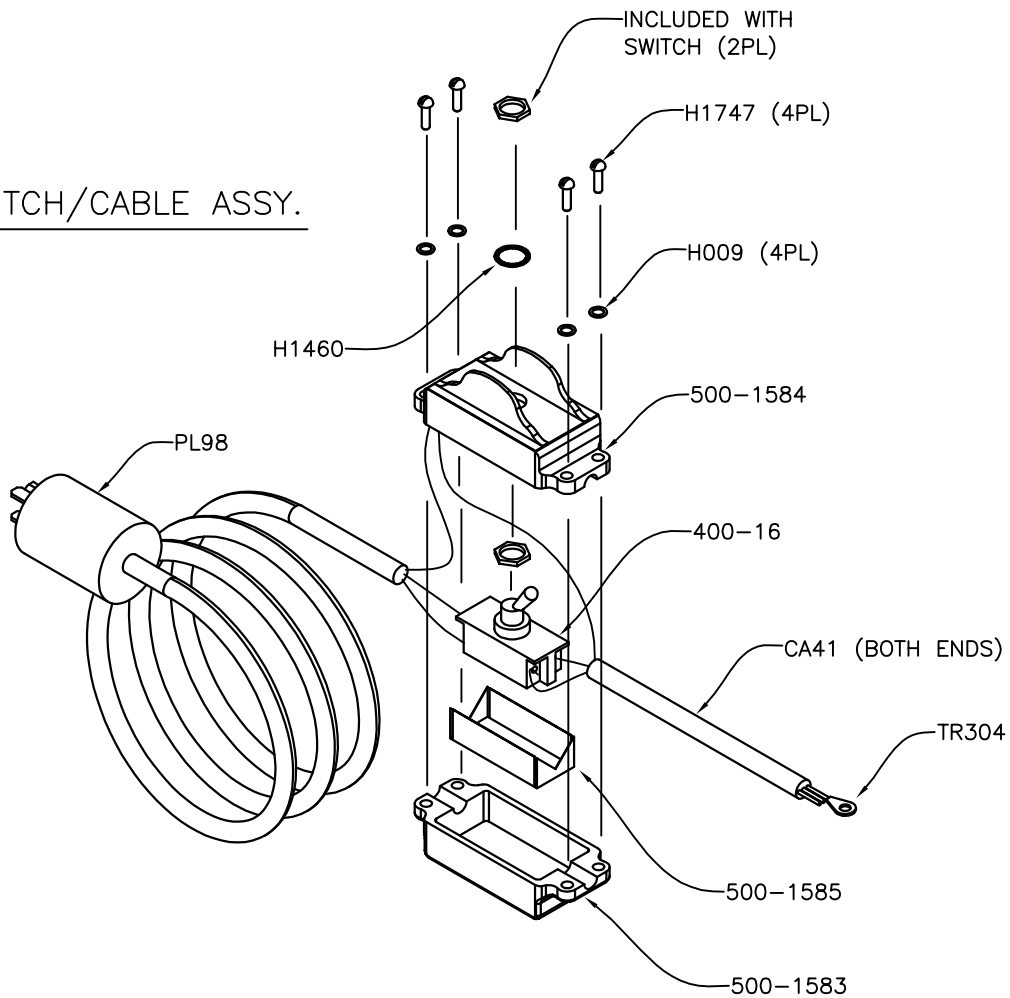

ORDER PART NUMBER AND QUANTITY DESIRED

ACCESSORY HOLDER ASSY.

COMPLETE ACCESSORY HOLDER
ASSY. (405-5)

MOLE-RICHARDSON

937 North Sycamore Ave.
Hollywood, CA. 90038

Tel: (323) 851-0111 Fax: (323) 851-5593

E-mail: INFO@MOLE.COM

WWW.MOLE.COM

Manufacturing · Sales · Rentals · Studio Depot · Moletown

PARTS FOR 4051
TEENIE-MOLE®

ORDER PART NUMBER AND QUANTITY DESIRED

COMPLETE SWITCH BOX ASSY.
(500-1582)

SWITCH/CABLE ASSY.

MOLE-RICHARDSON