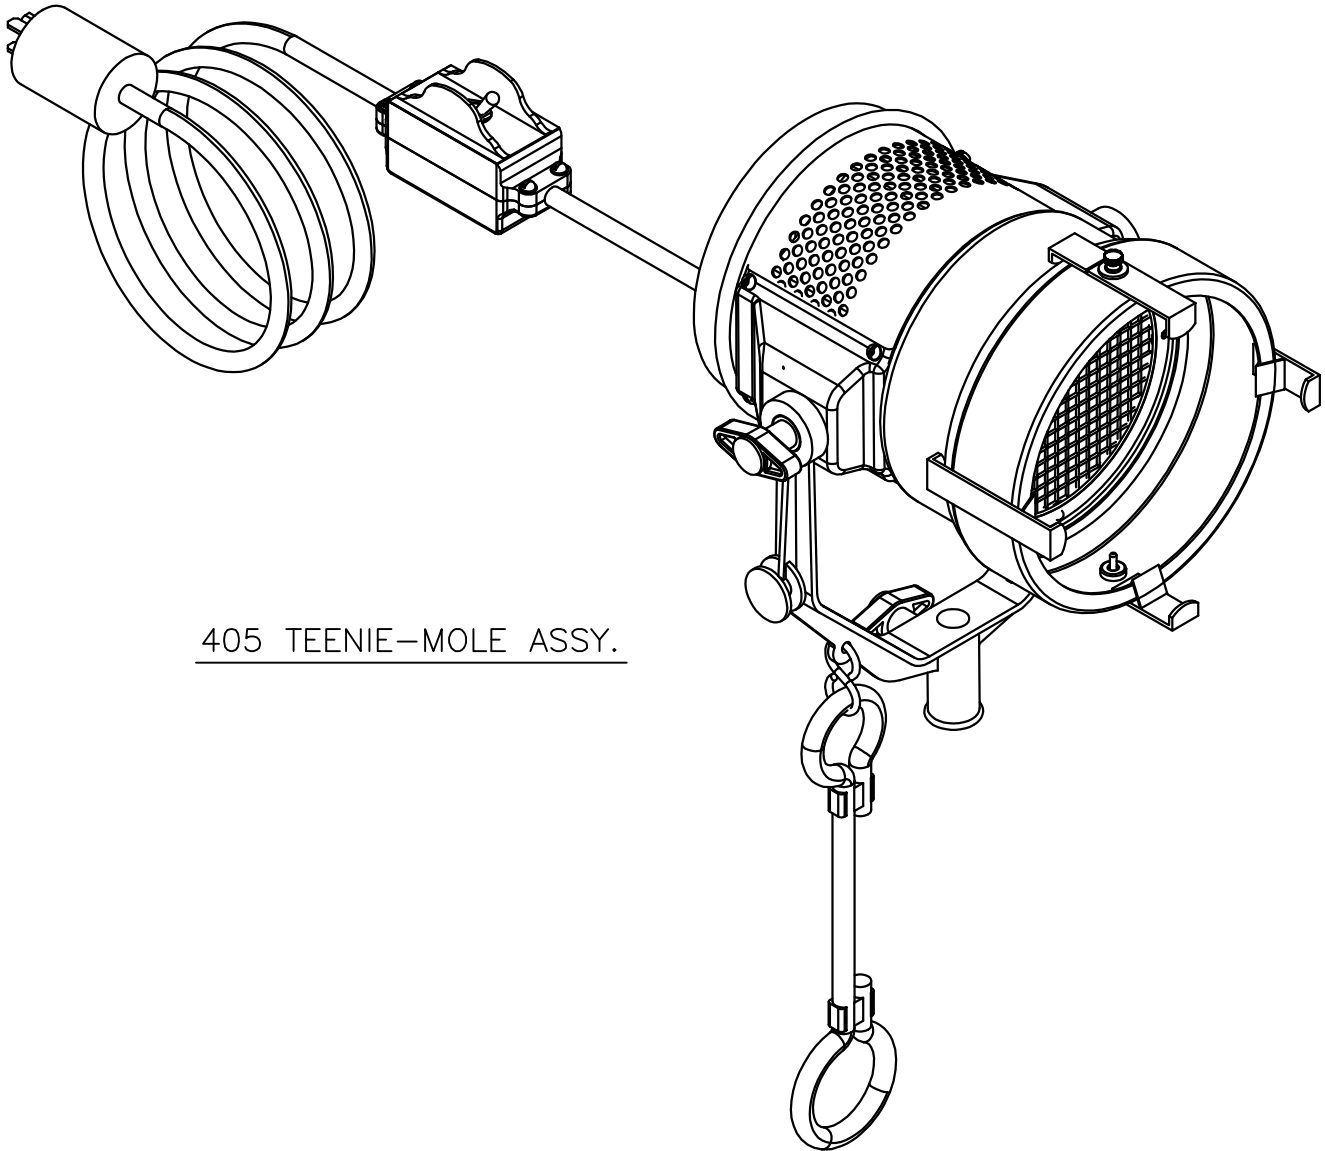

PARTS FOR 4051
TEENIE-MOLE®

ORDER PART NUMBER AND QUANTITY DESIRED

405 TEENIE-MOLE ASSY.

MOLE-RICHARDSON

937 North Sycamore Ave.
Hollywood, CA. 90038
Tel: (323) 851-0111 Fax: (323) 851-5593

E-mail: INFO@MOLE.COM

WWW.MOLE.COM

Manufacturing • Sales • Rentals • Studio Depot • Moletown