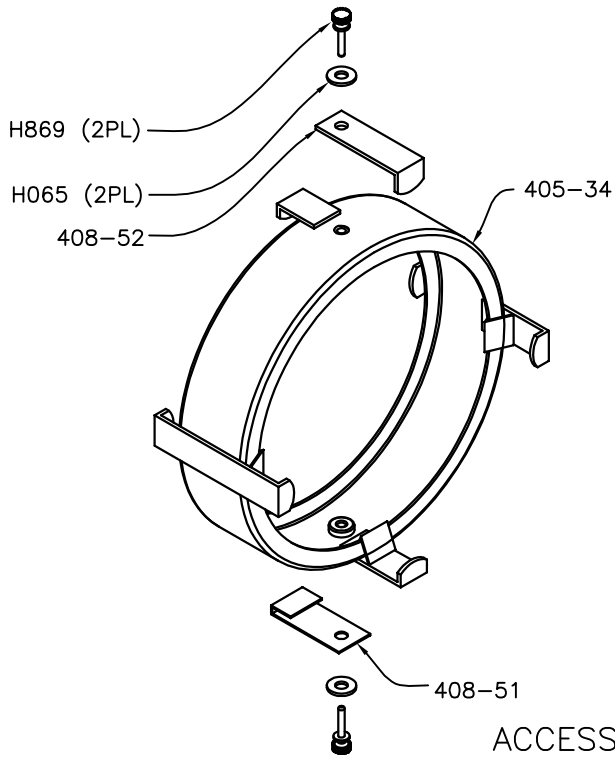

E-mail: INFO@MOLE.COM

WWW.MOLE.COM

Manufacturing · Sales · Rentals · Studio Depot · Moletown

PARTS FOR 4051
TEENIE-MOLE®

ORDER PART NUMBER AND QUANTITY DESIRED

REFLECTOR ASSY.
(405-26)

LAMP HEAD ASSY.

MOLE-RICHARDSON

ORDER PART NUMBER AND QUANTITY DESIRED

ACCESSORY HOLDER ASSY.

COMPLETE ACCESSORY HOLDER
ASSY. (405-5)

MOLE-RICHARDSON

937 North Sycamore Ave.
Hollywood, CA. 90038

Tel: (323) 851-0111 Fax: (323) 851-5593

E-mail: INFO@MOLE.COM