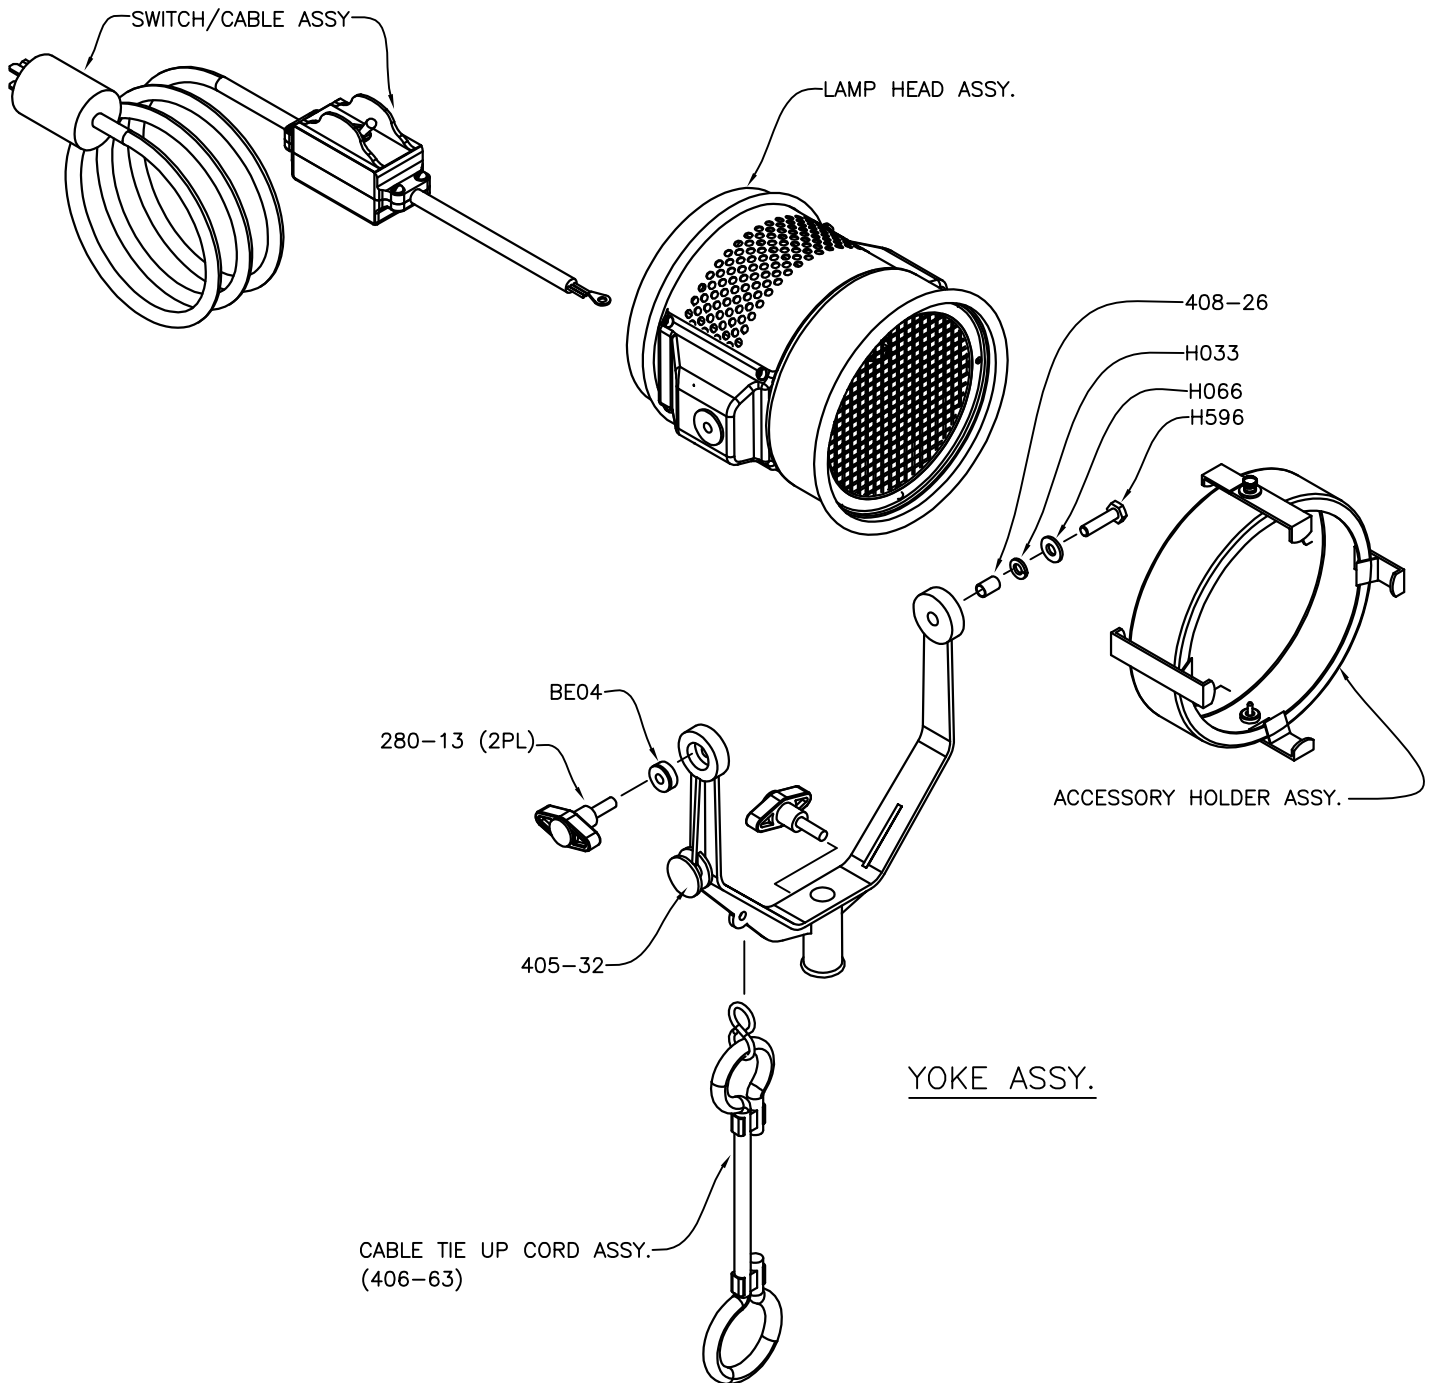

PARTS FOR 4051
TEENIE-MOLE®

ORDER PART NUMBER AND QUANTITY DESIRED

MOLE-RICHARDSON

937 North Sycamore Ave.
Hollywood, CA. 90038

Tel: (323) 851-0111 Fax: (323) 851-5593

E-mail: INFO@MOLE.COM

WWW.MOLE.COM

Manufacturing · Sales · Rentals · Studio Depot · Moletown