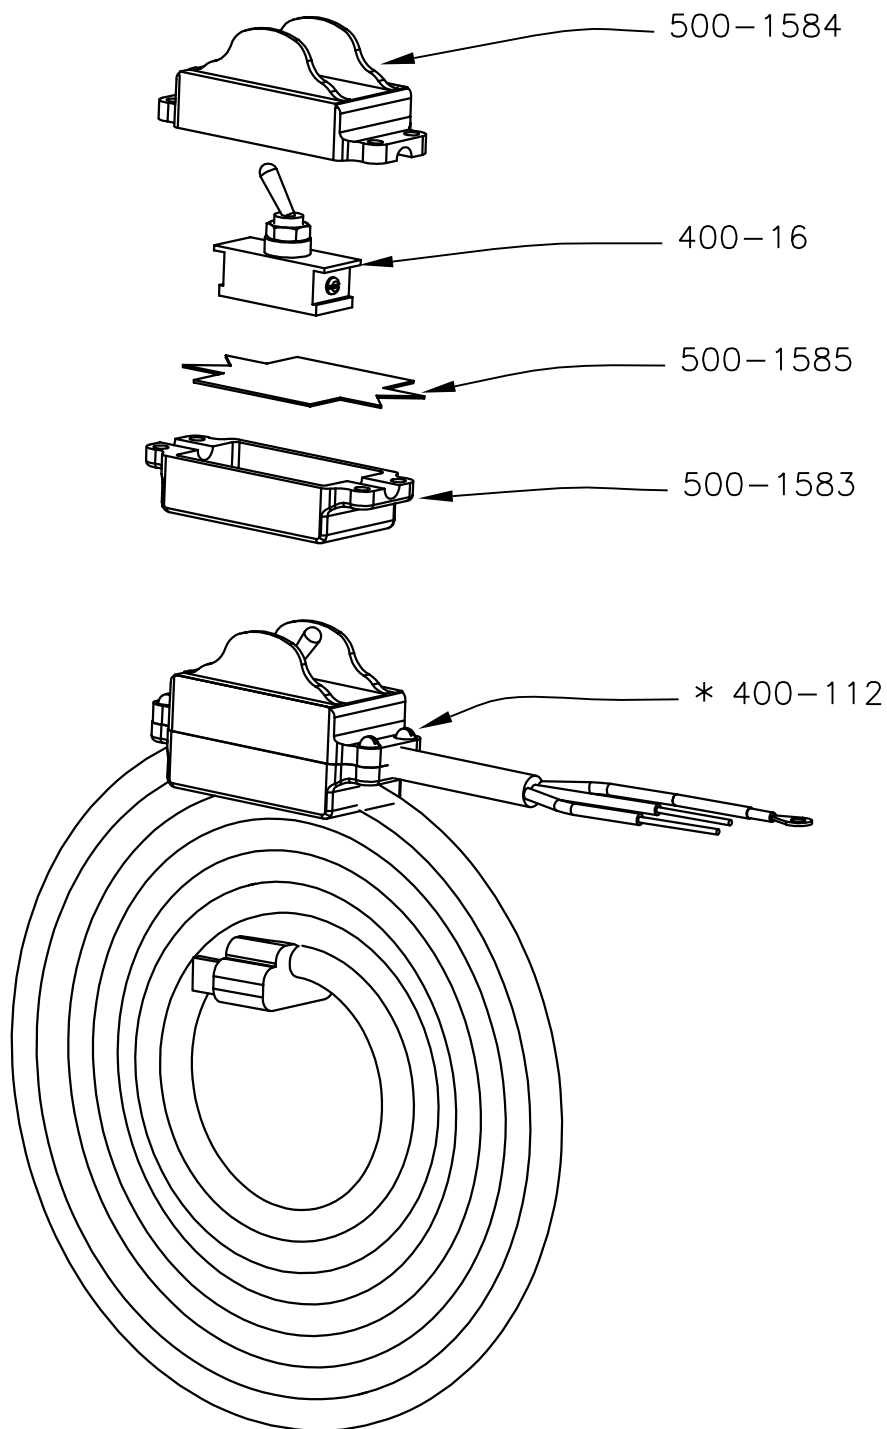

parts for type 4031
600 watt molequartz[®] teenie-weenie

order part number and quantity desired

* complete switch & cable assembly

mole-richardson

937 north sycamore ave.

hollywood, ca. 90038

tel:(323) 851-0111 fax:(323) 851-5593