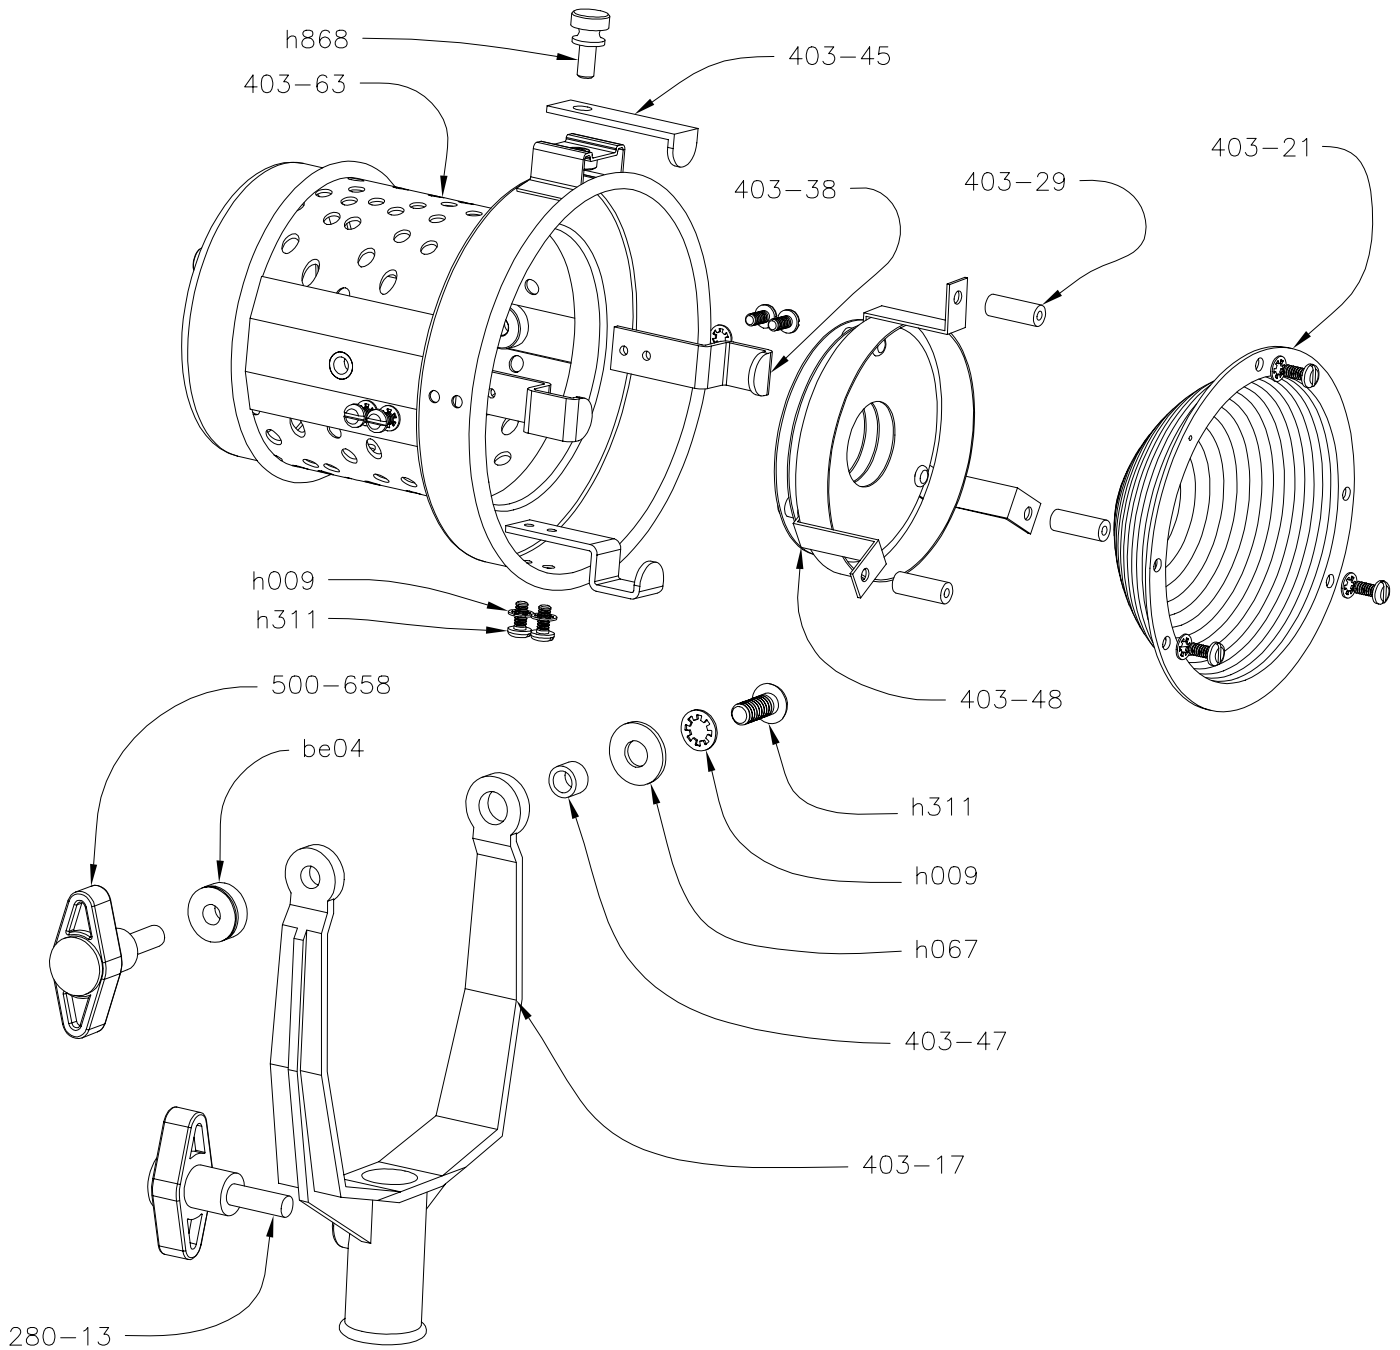

---

parts for type 4031
600 watt molequartz®teenie-weenie

---

order part number and quantity desired

mole-richardson

937 north sycamore ave.
hollywood, ca. 90038

tel:(323) 851-0111 fax:(323) 851-5593

e-mail: info@mole.com

www.mole.com

---

manufacturing • sales • rentals • studio depot • moletown