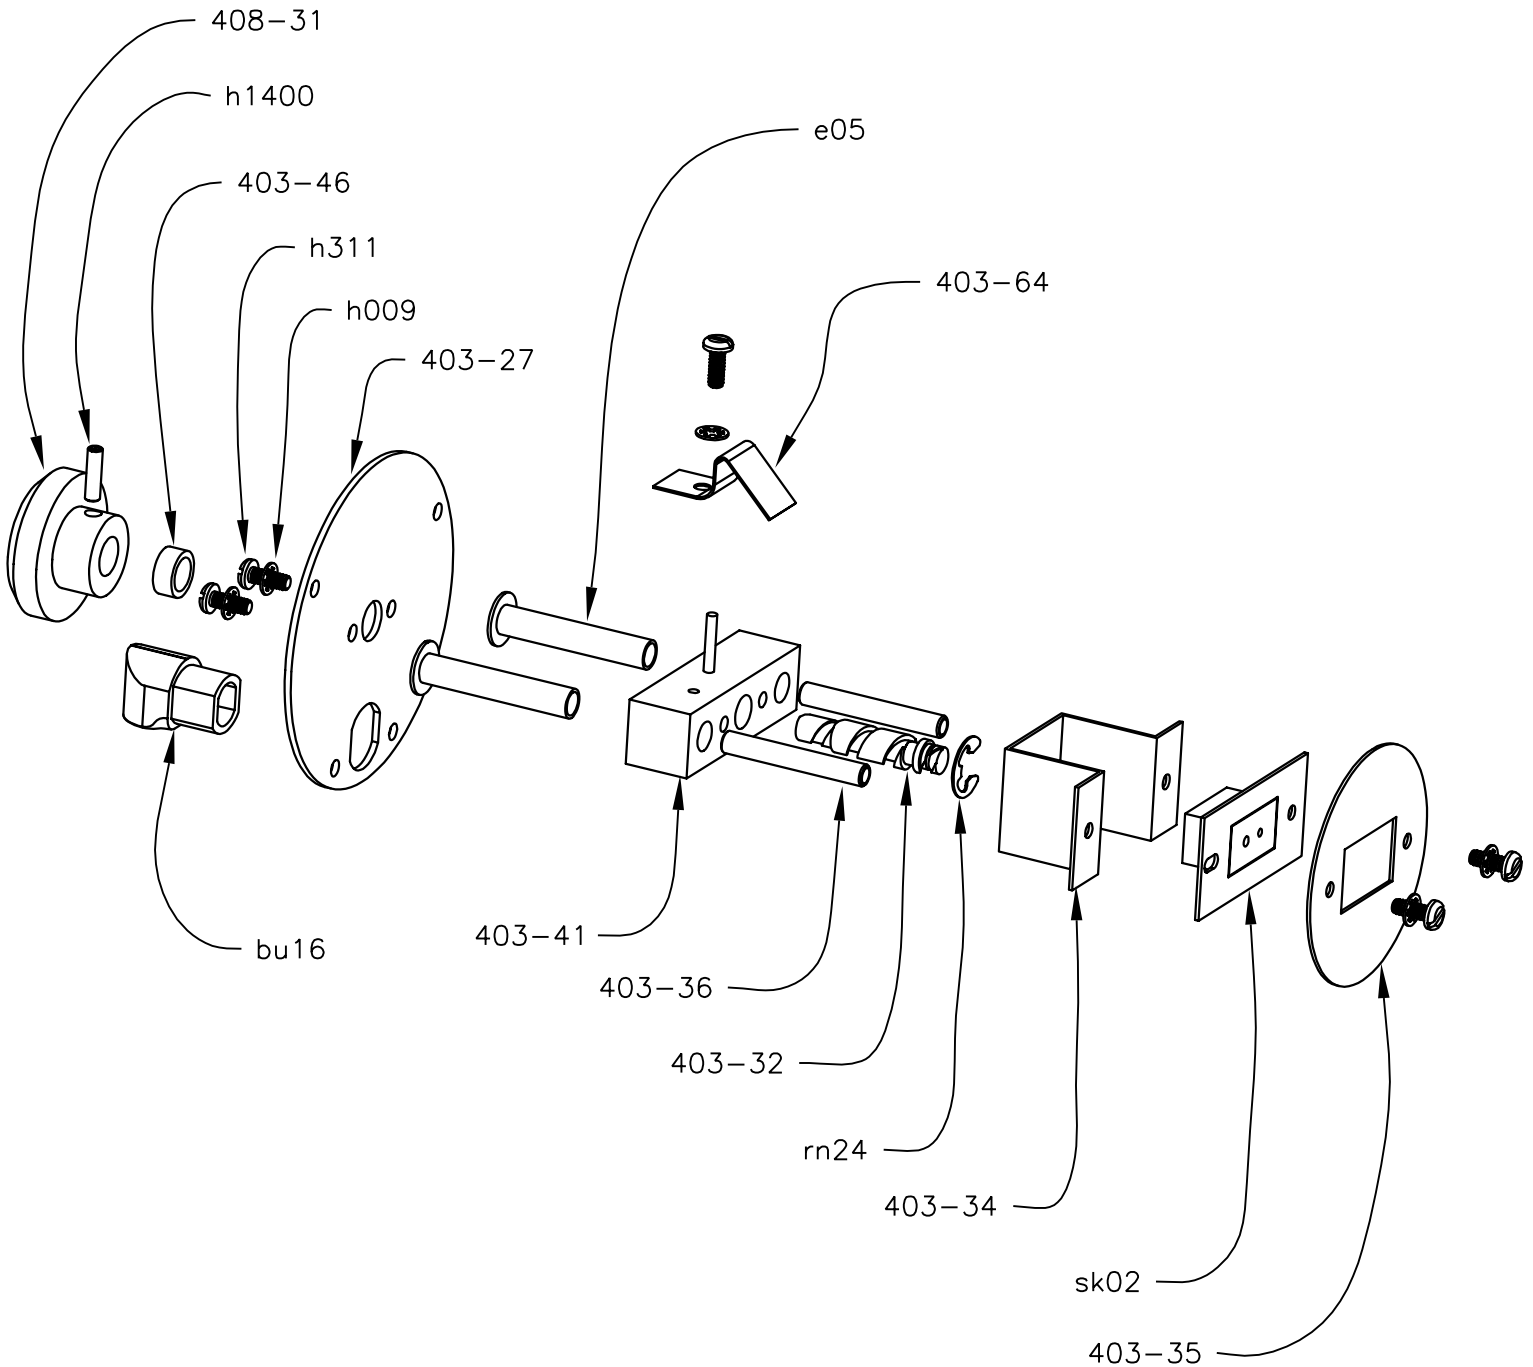

---

parts for type 4031
600 watt molequartz® teenie-weenie

---

order part number and quantity desired

mole-richardson

937 north sycamore ave.
hollywood, ca. 90038

tel:(323) 851-0111 fax:(323) 851-5593

e-mail: info@mole.com

www.mole.com

---

manufacturing • sales • rentals • studio depot • moletown