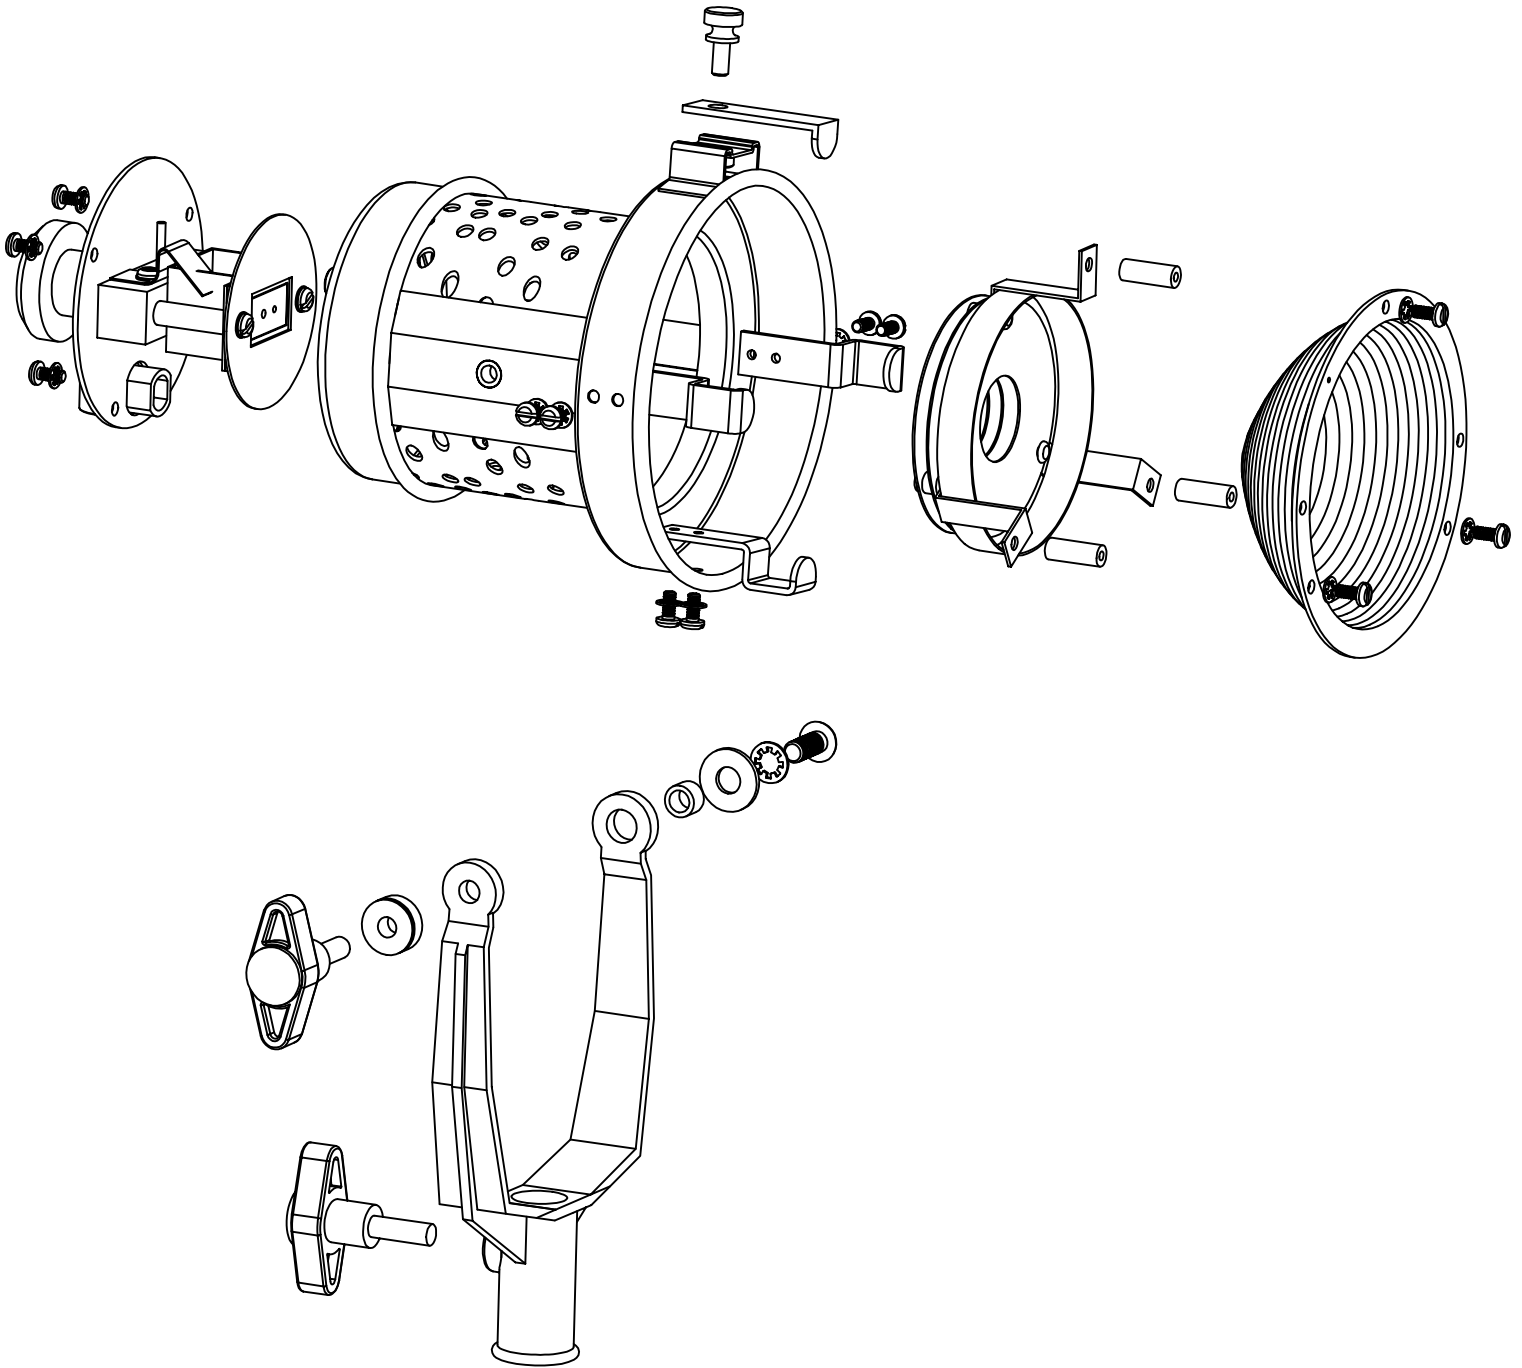

parts for type 4031
600 watt molequartz® teenie-weenie

order part number and quantity desired

mole-richardson

937 north sycamore ave.
hollywood, ca. 90038

tel:(323) 851-0111 fax:(323) 851-5593

e-mail: info@mole.com

www.mole.com

manufacturing · sales · rentals · studio depot · moletown

parts for type 4031
600 watt molequartz®teenie-weenie

order part number and quantity desired

mole-richardson

937 north sycamore ave.
hollywood, ca. 90038

parts for type 4031
600 watt molequartz[®] teenie-weenie

order part number and quantity desired

* complete switch & cable assembly

mole-richardson

937 north sycamore ave.

hollywood, ca. 90038

tel:(323) 851-0111 fax:(323) 851-5593