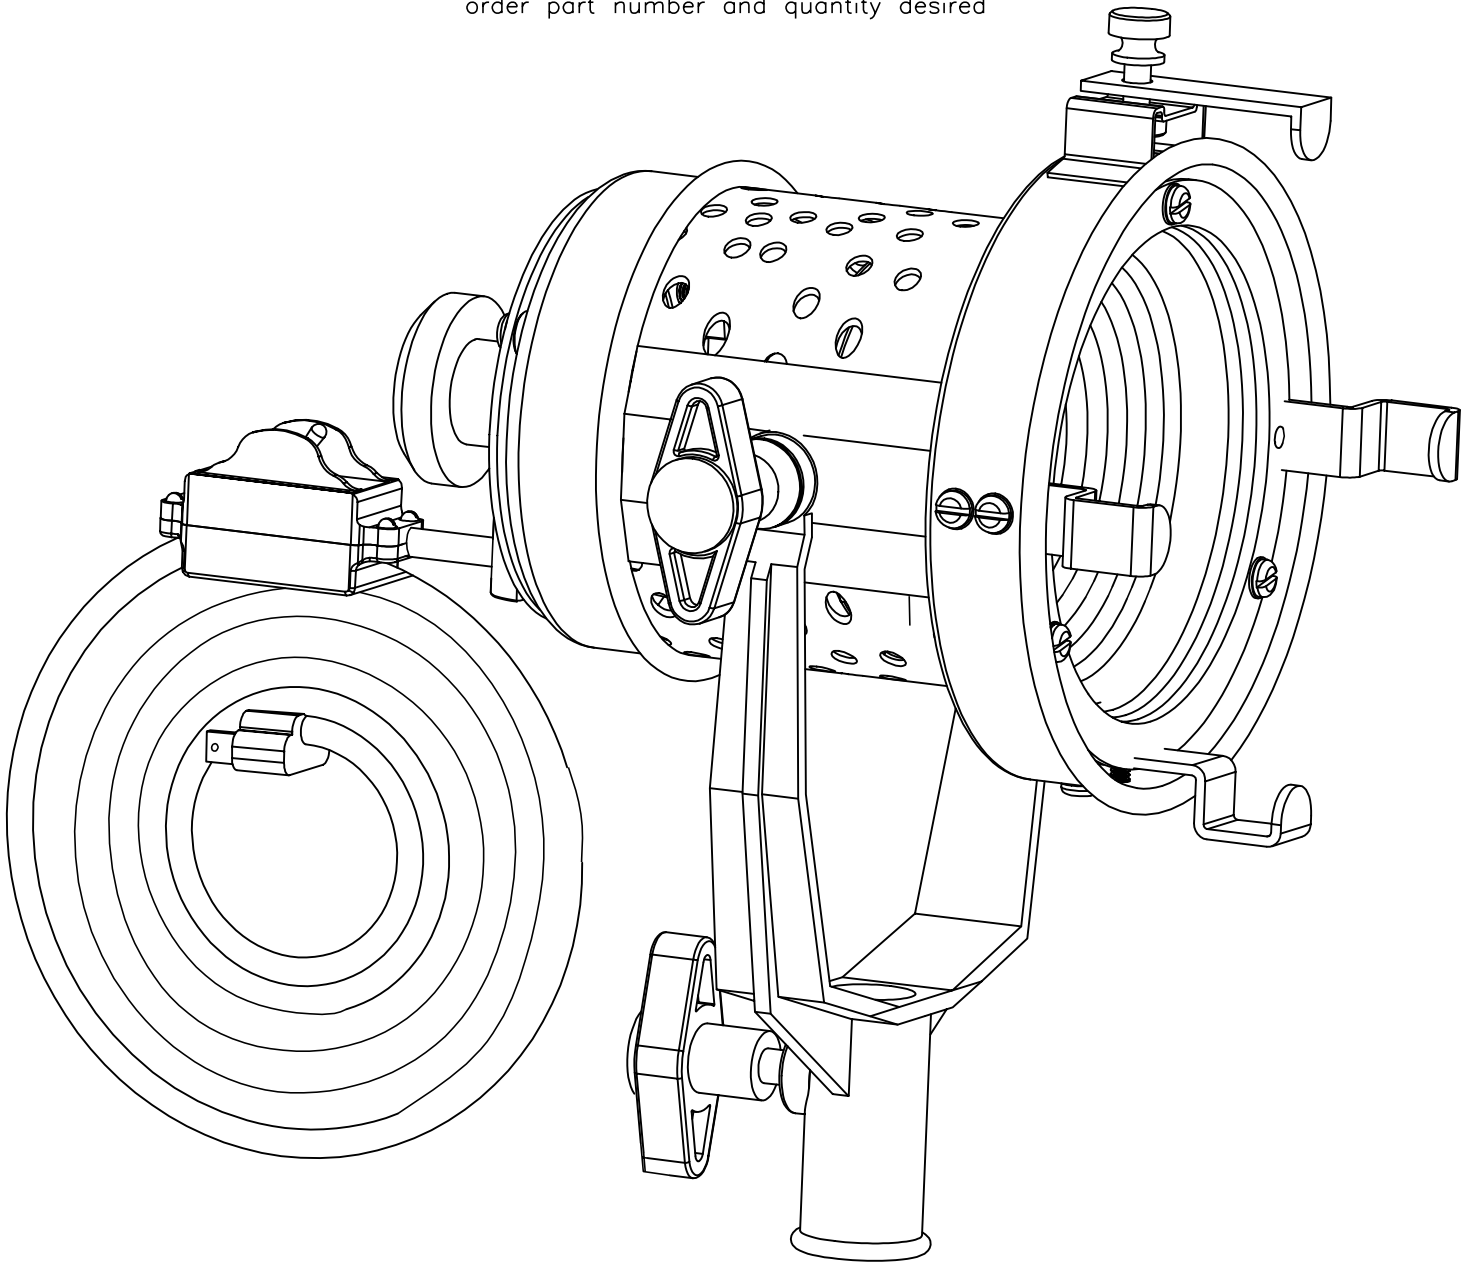

---

parts for type 4031
600 watt molequartz® teenie-weenie

---

order part number and quantity desired

mole-richardson

937 north sycamore ave.
hollywood, ca. 90038

tel:(323) 851-0111 fax:(323) 851-5593

e-mail: info@mole.com

www.mole.com

---

manufacturing · sales · rentals · studio depot · moletown