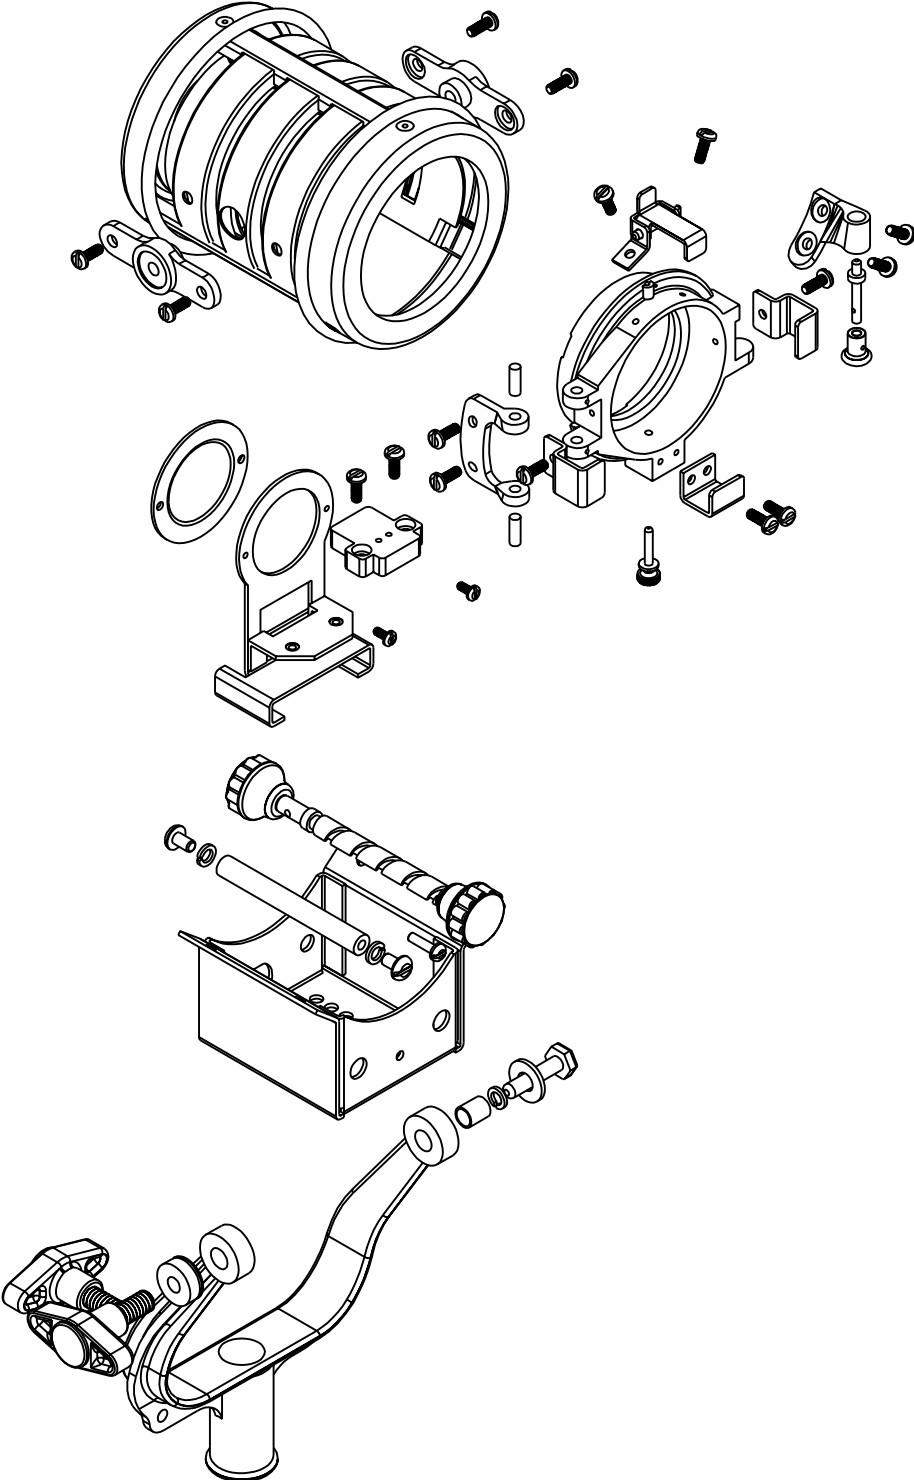

---

parts for type 3101
inbetweenie solarspot®

---

order part number and quantity desired

mole—richardson

937 north sycamore ave.
hollywood, ca. 90038

tel:(323) 851-0111 fax:(323) 851-5593

e-mail: info@mole.com

www.mole.com

---

manufacturing • sales • rentals • studio depot • moletown