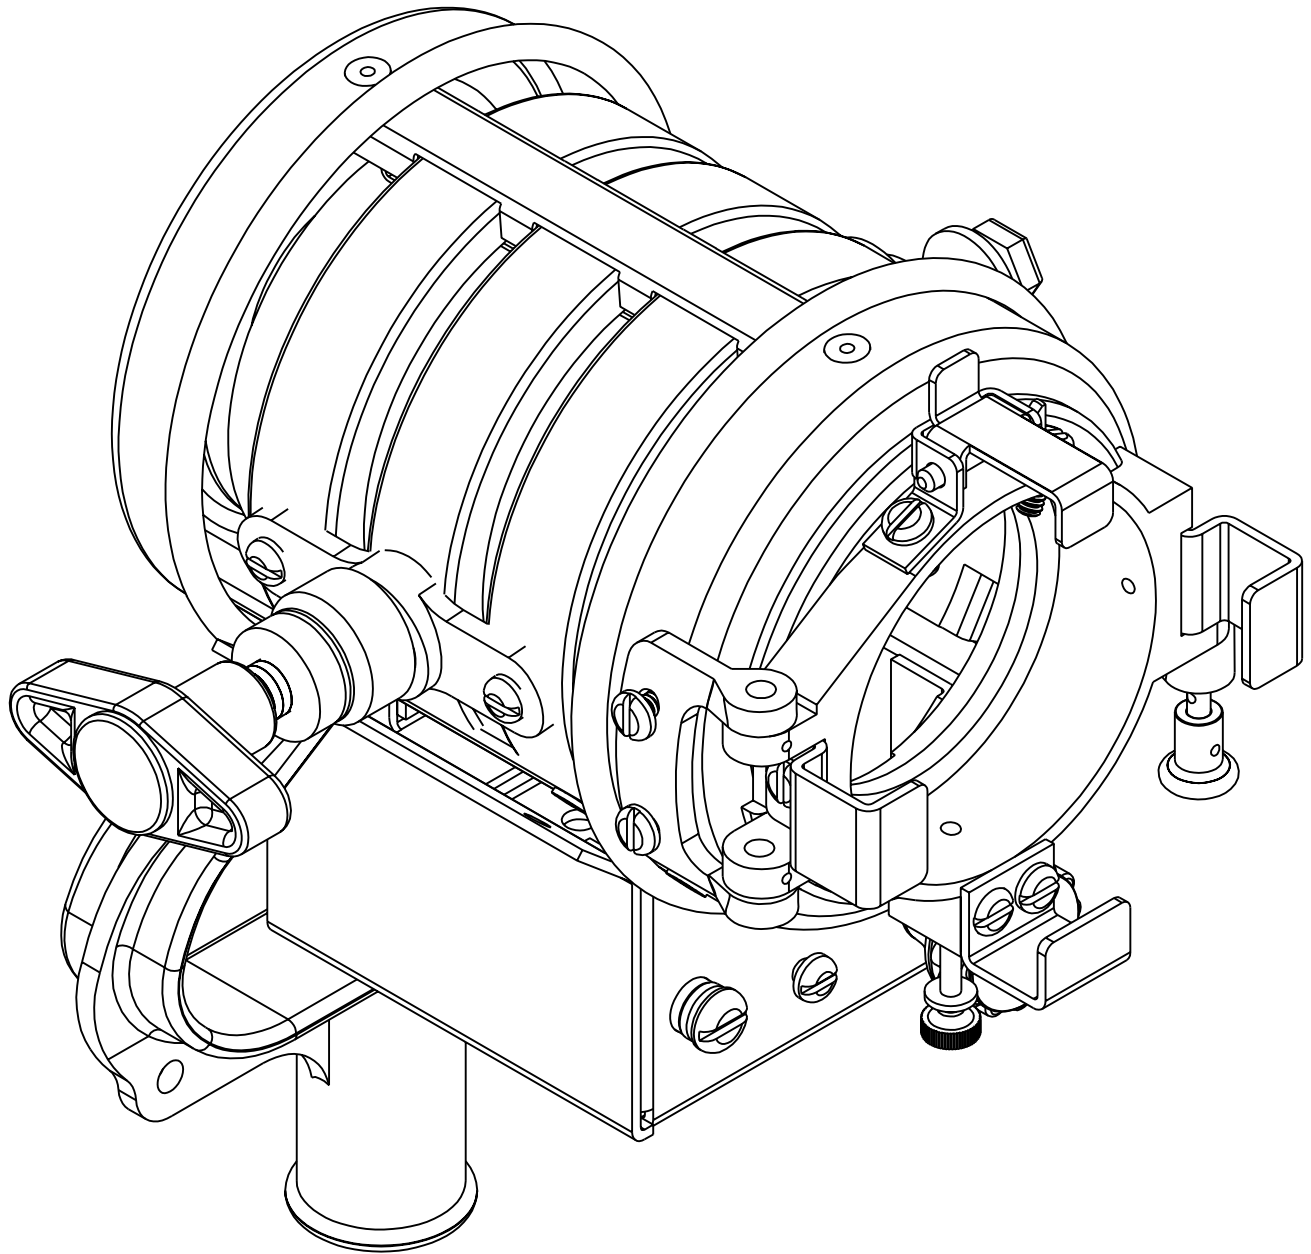

---

parts for type 3101  
inbetweenie solarspot®

---

order part number and quantity desired

mole—richardson

937 north sycamore ave.  
hollywood, ca. 90038

tel:(323) 851-0111 fax:(323) 851-5593

e-mail: info@mole.com