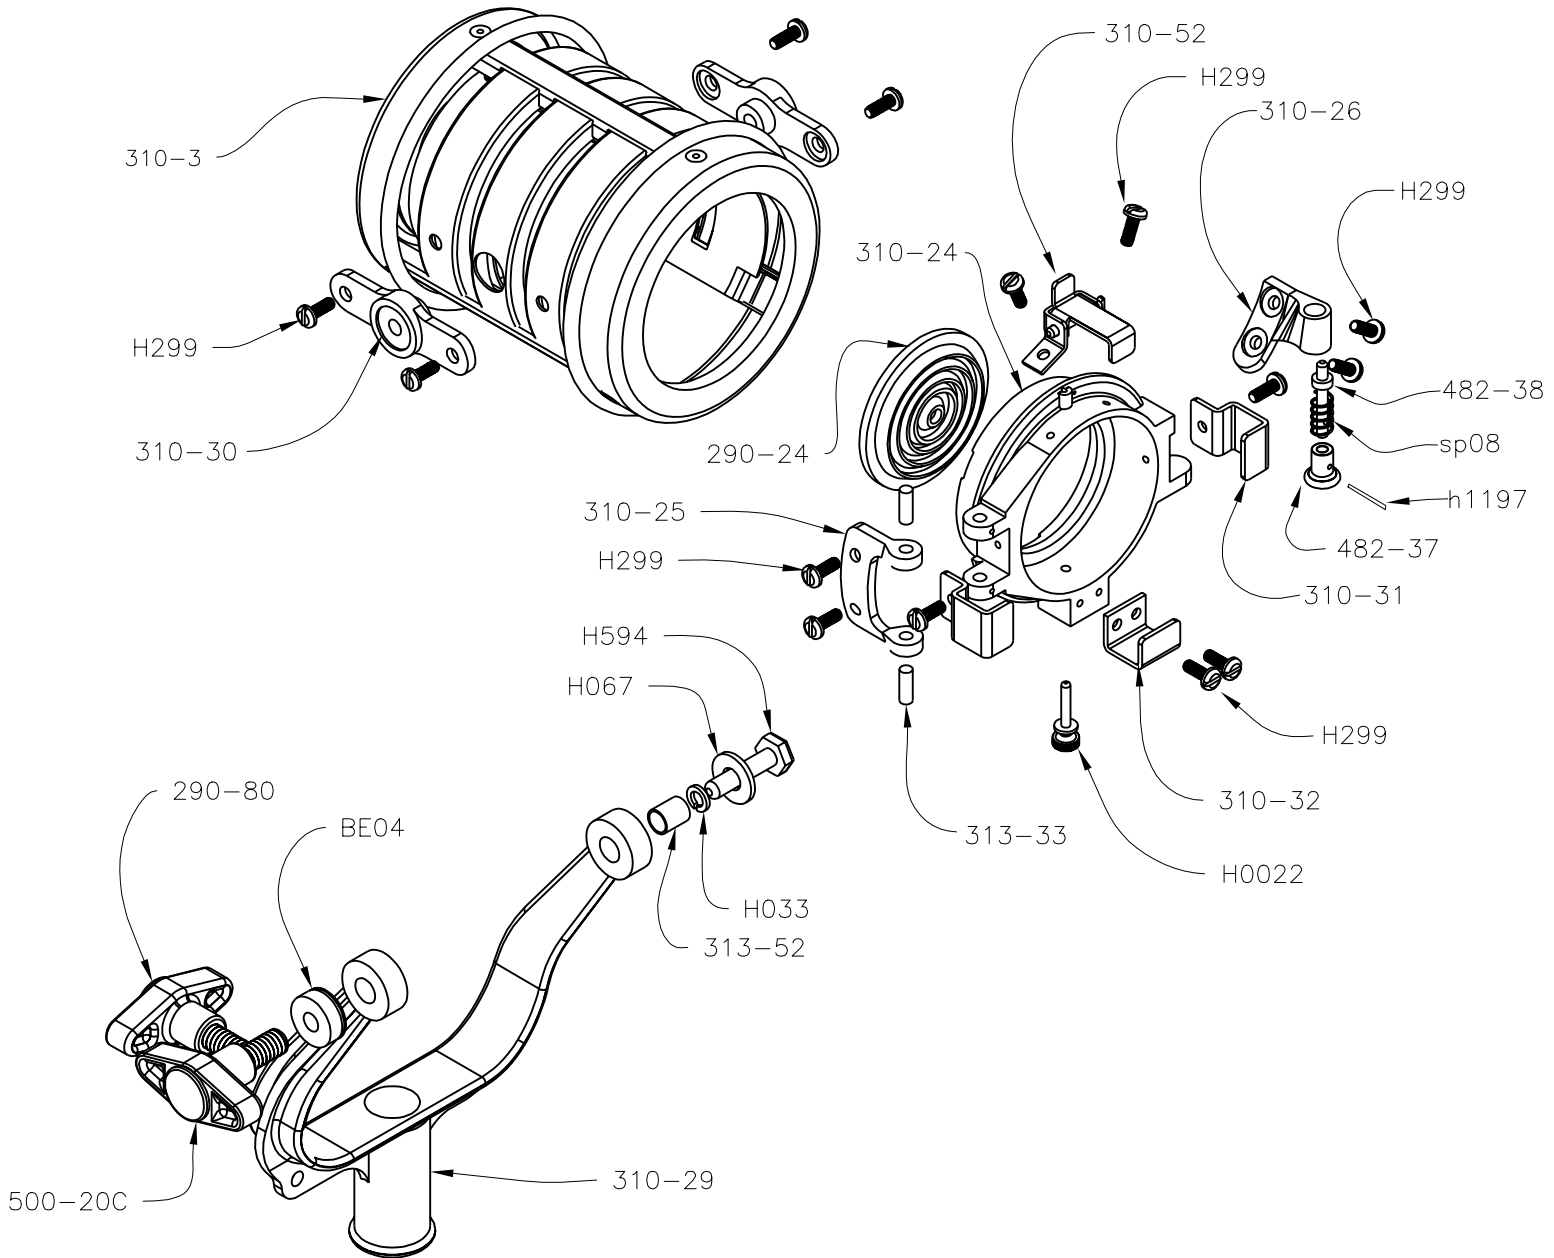

parts for type 3101  
inbetweenie solarspot®

order part number and quantity desired

mole-richardson

937 north sycamore ave.  
hollywood, ca. 90038

tel:(323) 851-0111 fax:(323) 851-5593

e-mail: info@mole.com