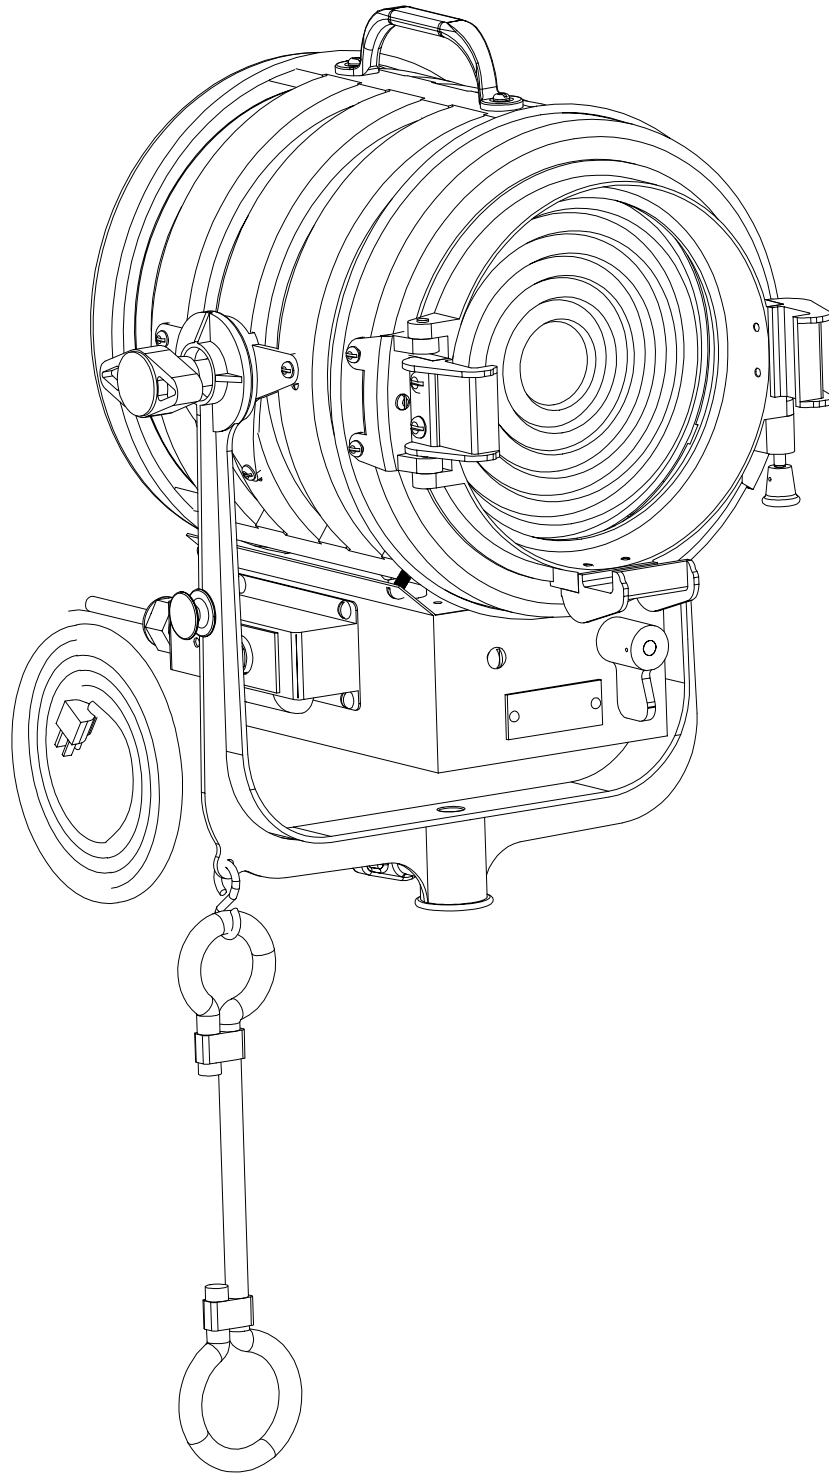

---

parts for type 3081  
6" baby cool redhead®

---

order part number and quantity desired

mole—richardson

937 north sycamore ave.  
hollywood, ca. 90038

tel:(323) 851-0111 fax:(323) 851-5593

e-mail: info@mole.com