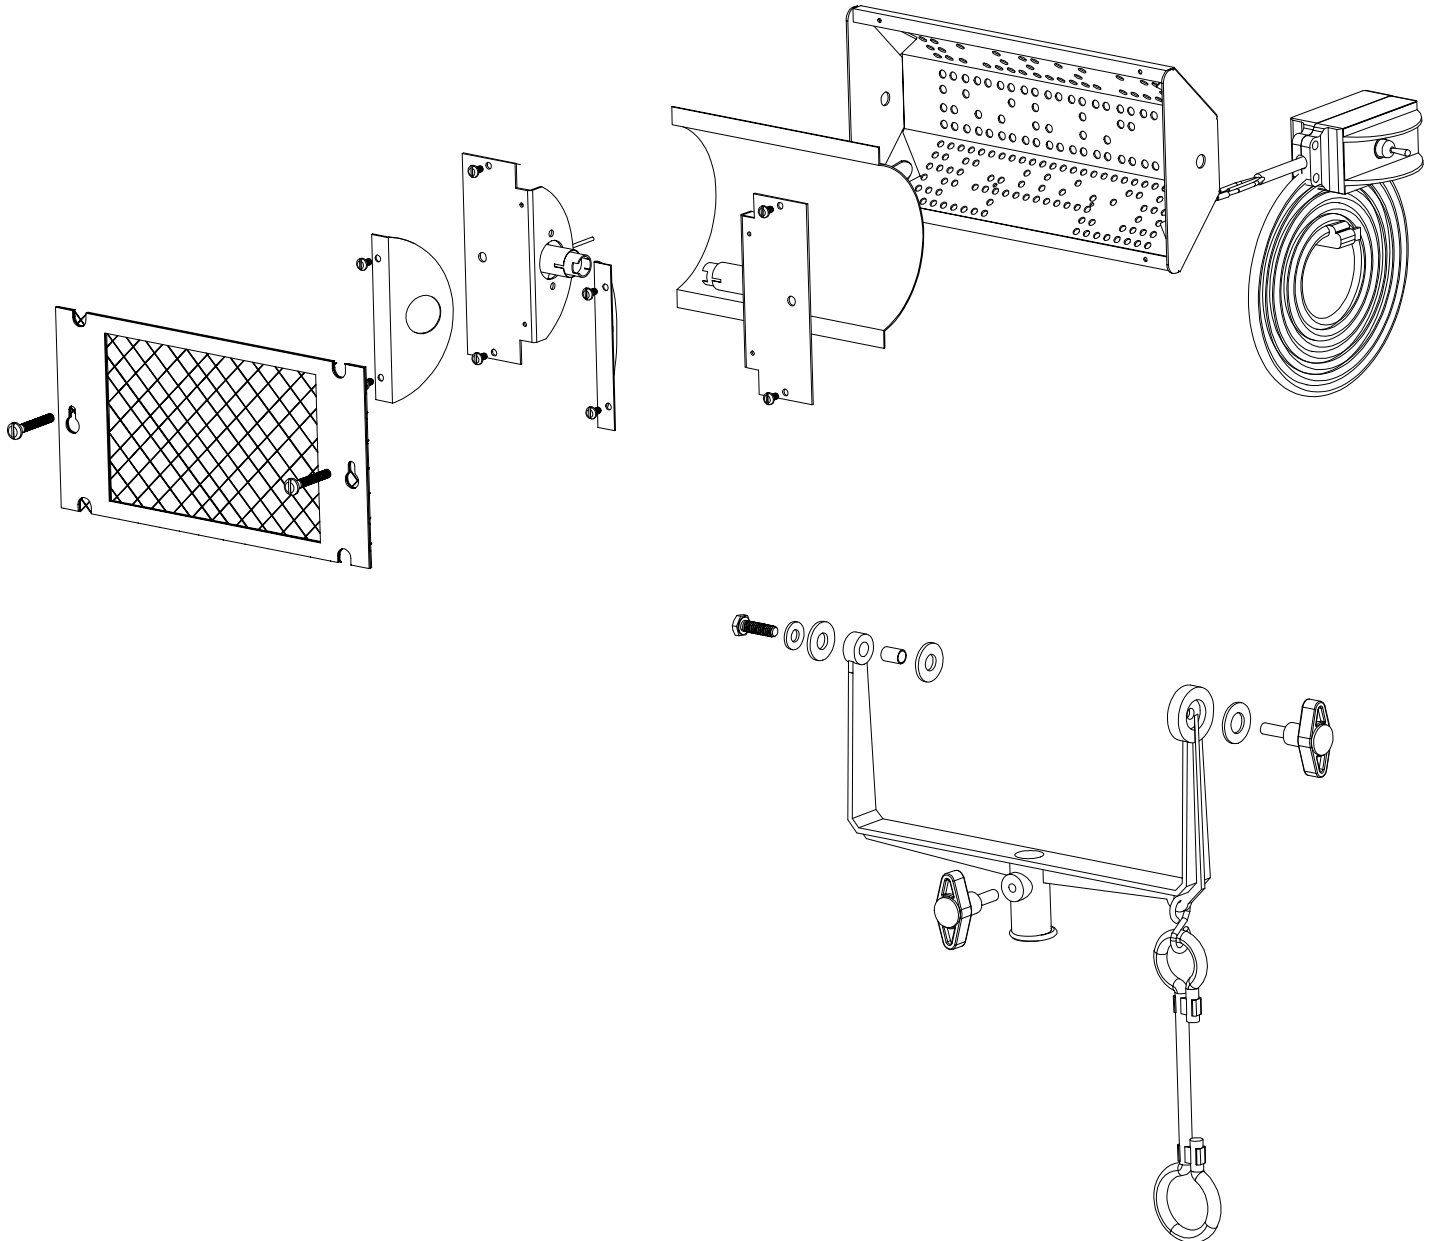

parts for type 2921
1k nooklite

order part number and quantity desired

mole—richardson

937 north sycamore ave.

hollywood, ca. 90038

tel:(323) 851-0111 fax:(323) 851-5593

e-mail: info@mole.com

www.mole.com

manufacturing · sales · rentals

studio depot · moletown

parts for type 2921
1k nooklite

order part number and quantity desired

mole-richardson

937 north sycamore ave.

hollywood, ca. 90038

tel:(323) 851-0111 fax:(323) 851-5593