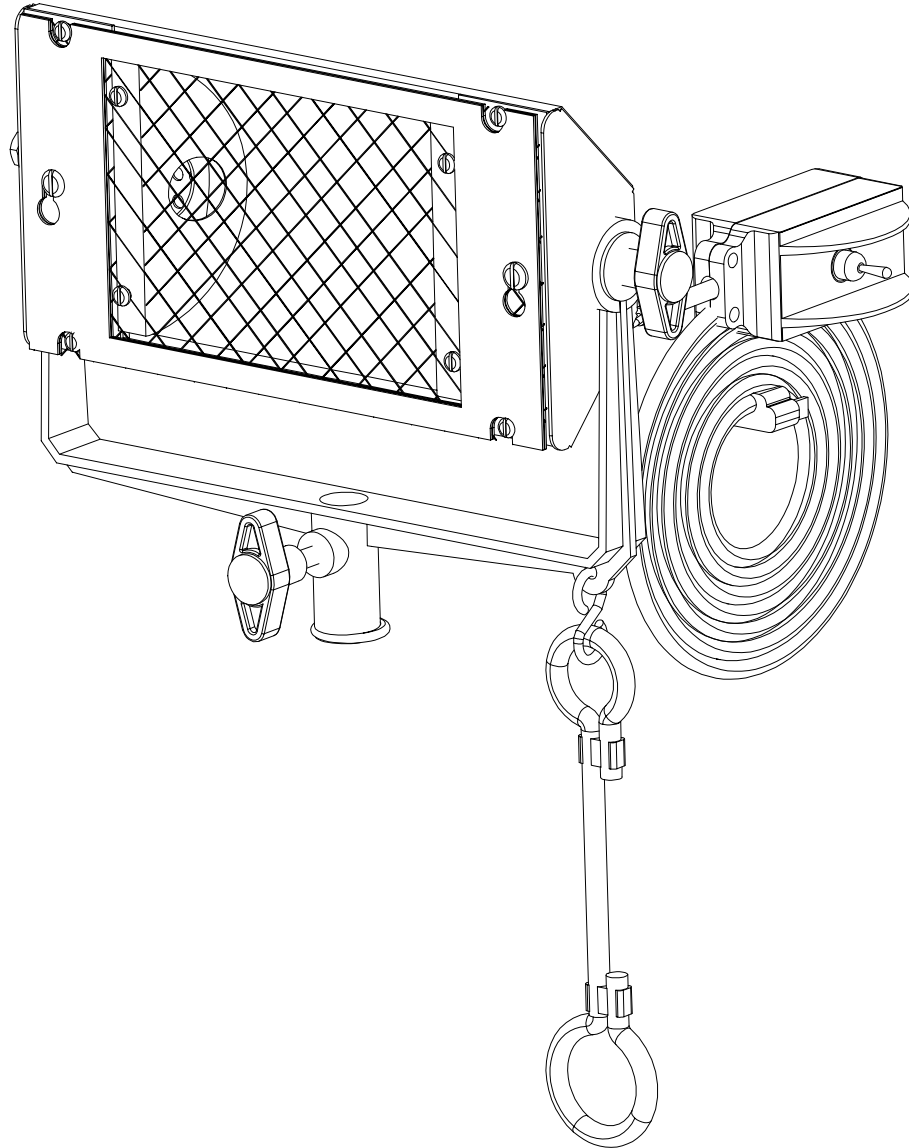

parts for type 2921
1k nooklite

order part number and quantity desired

mole—richardson

937 north sycamore ave.

hollywood, ca. 90038

tel:(323) 851-0111 fax:(323) 851-5593

e-mail: info@mole.com

www.mole.com

manufacturing · sales · rentals

studio depot · moletown

parts for type 2921
1k nooklite

order part number and quantity desired

mole-richardson

937 north sycamore ave.

hollywood, ca. 90038

tel:(323) 851-0111 fax:(323) 851-5593