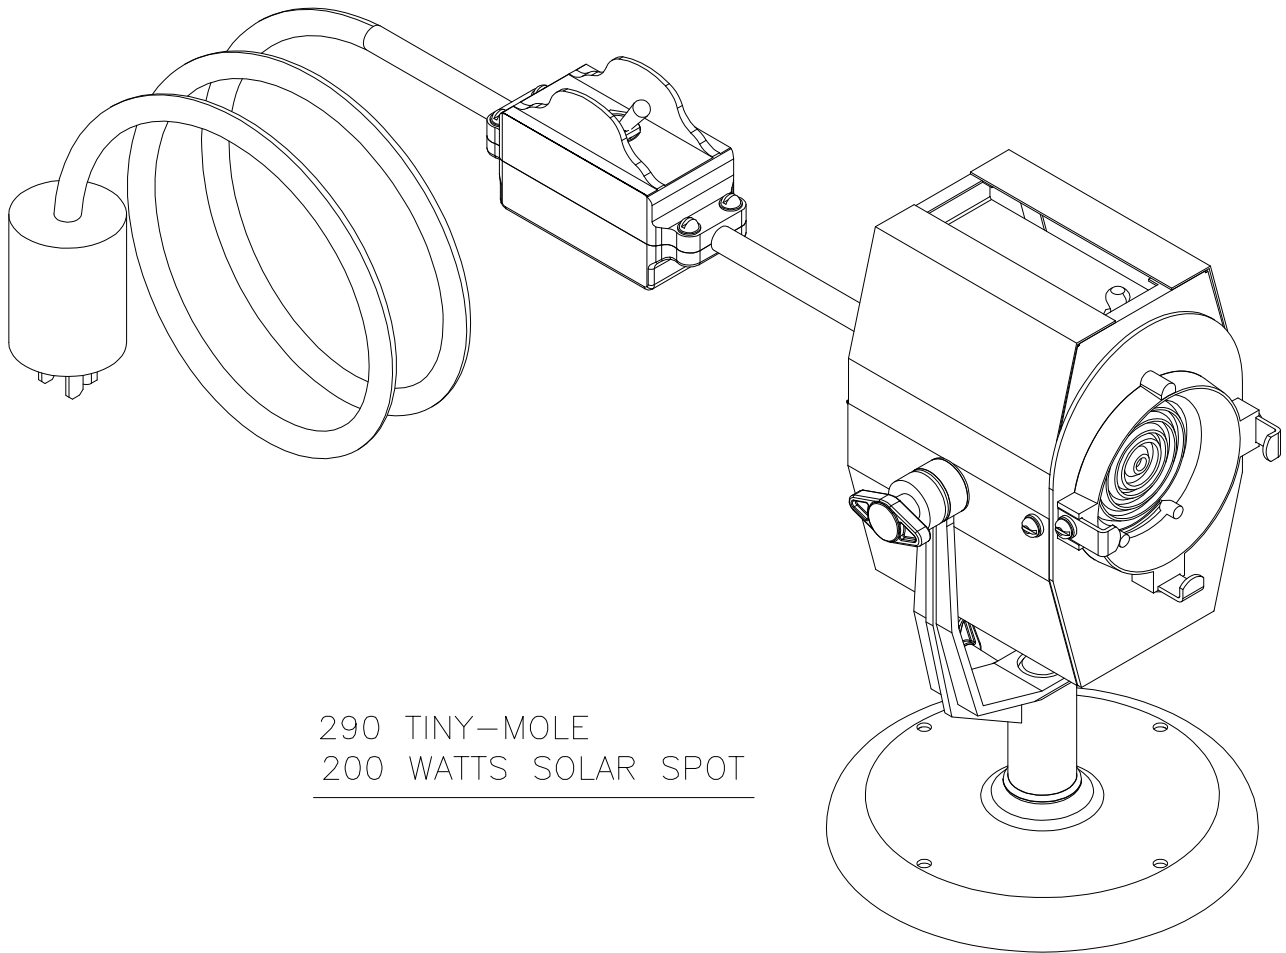

PARTS FOR 2901
TINY – MOLE®

ORDER PART NUMBER AND QUANTITY DESIRED

290 TINY-MOLE
200 WATTS SOLAR SPOT

MOLE – RICHARDSON

937 North Sycamore Ave.

Hollywood, CA. 90038

Tel: (323) 851-0111 Fax: (323) 851-5593

E-mail: INFO@MOLE.COM