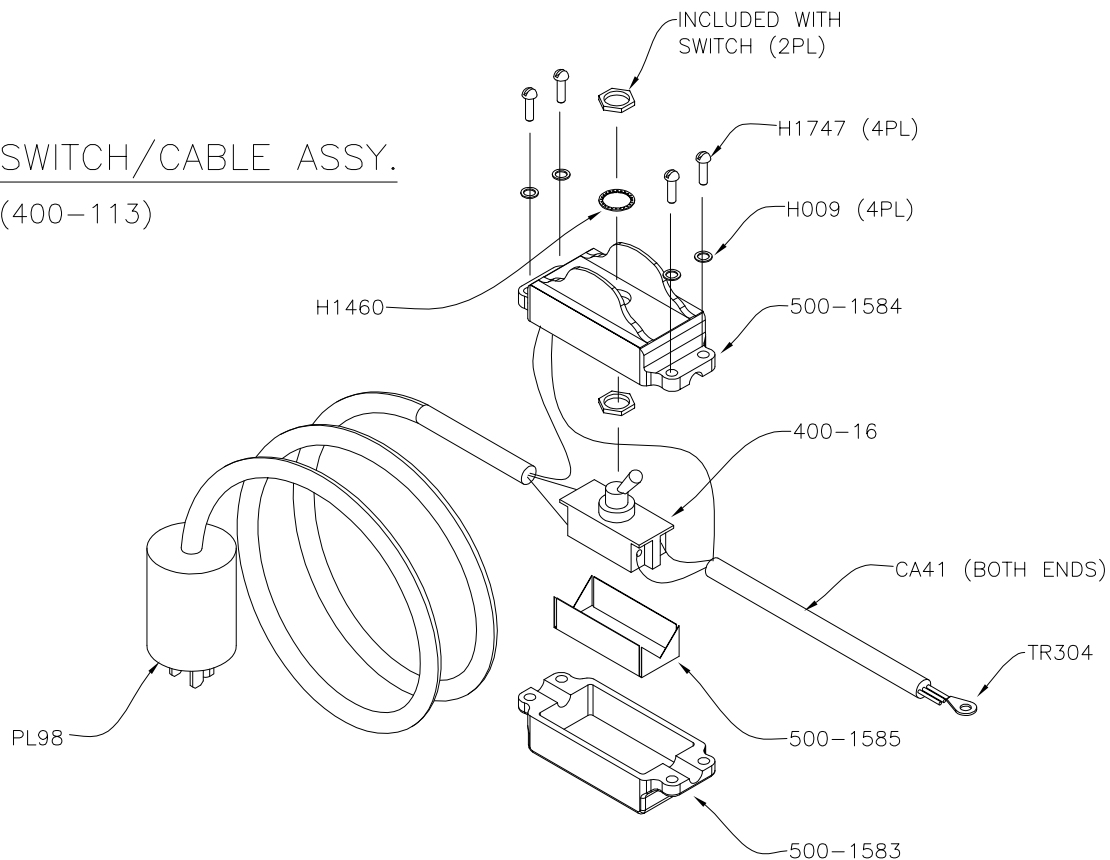

PARTS FOR 2901
TINY – MOLE®

ORDER PART NUMBER AND QUANTITY DESIRED

SWITCH/CABLE ASSY.
(400-113)

MOLE-RICHARDSON

937 North Sycamore Ave.
Hollywood, CA. 90038
Tel: (323) 851-0111 Fax: (323) 851-5593

E-mail: INFO@MOLE.COM

WWW.MOLE.COM

Manufacturing • Sales • Rentals • Studio Depot • Moletown