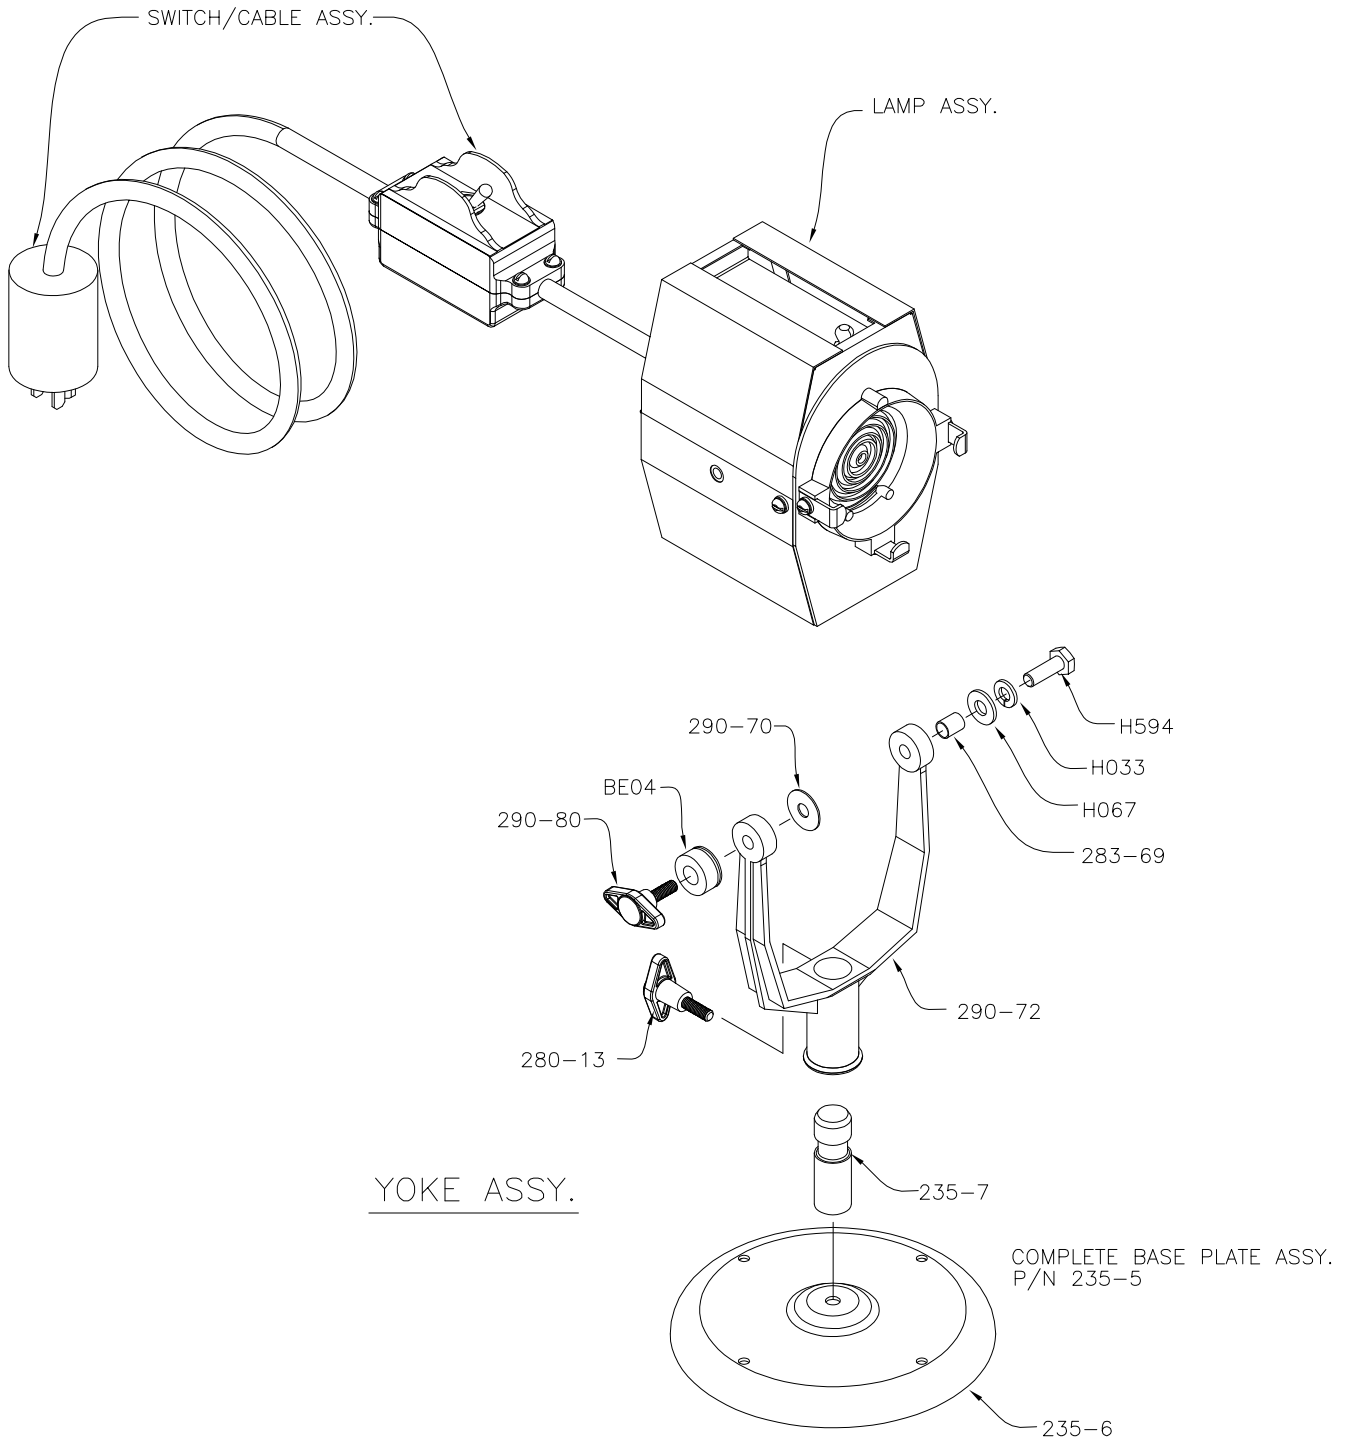

PARTS FOR 2901
TINY – MOLE®

ORDER PART NUMBER AND QUANTITY DESIRED

MOLE-RICHARDSON

937 North Sycamore Ave.
Hollywood, CA. 90038

Tel: (323) 851-0111 Fax: (323) 851-5593

E-mail: INFO@MOLE.COM

WWW.MOLE.COM

Manufacturing • Sales • Rentals • Studio Depot • Moletown