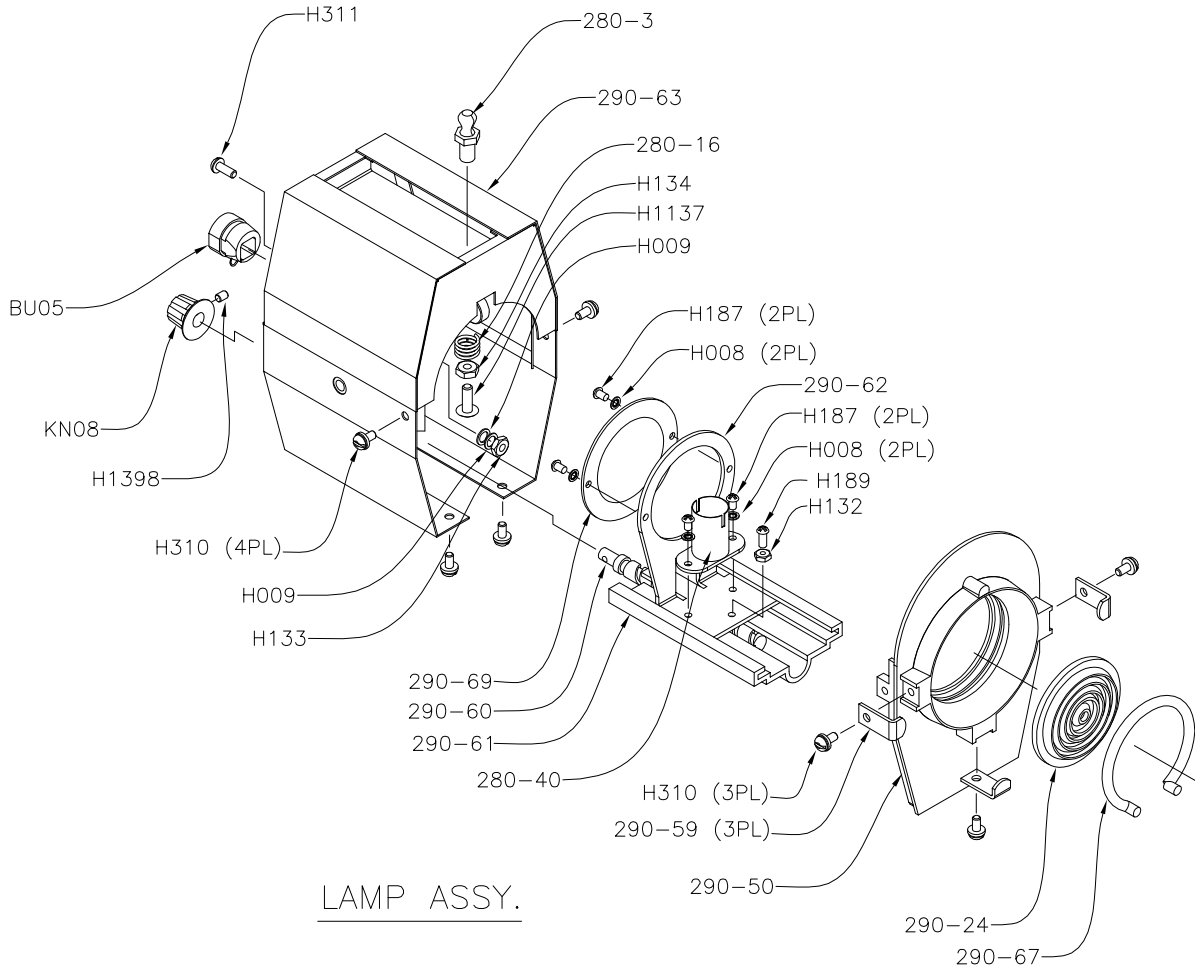

PARTS FOR 2901
TINY – MOLE®

ORDER PART NUMBER AND QUANTITY DESIRED

MOLE-RICHARDSON

937 North Sycamore Ave.
Hollywood, CA. 90038

Tel: (323) 851-0111 Fax: (323) 851-5593

E-mail: INFO@MOLE.COM

WWW.MOLE.COM

Manufacturing • Sales • Rentals • Studio Depot • Moletown