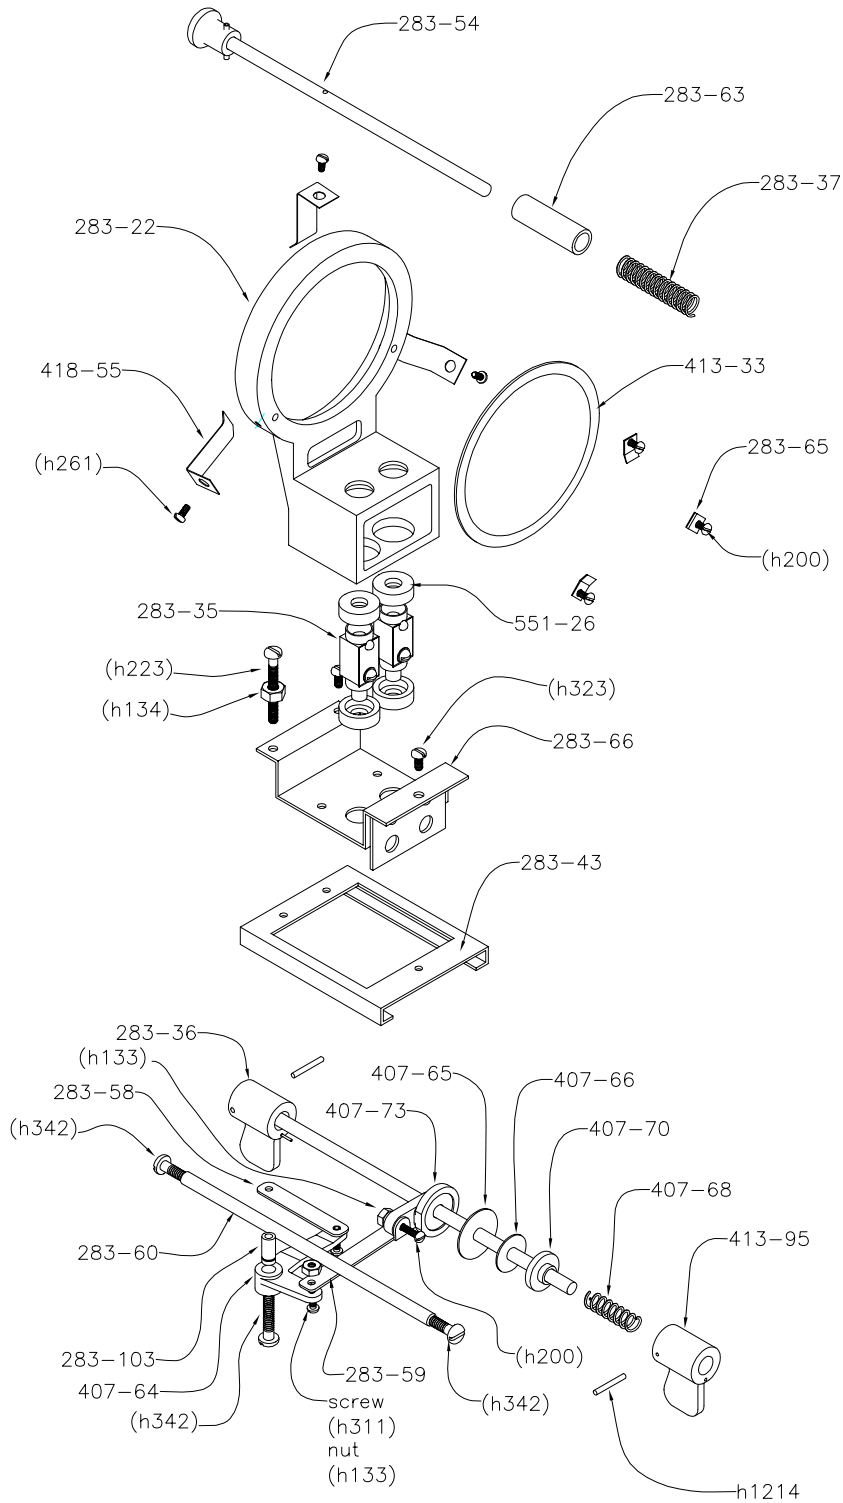

parts for type 2831
baby-baby solarspot®

order part number and quantity desired

mole-richardson

937 north sycamore ave.
hollywood, ca. 90038

tel:(323) 851-0111 fax:(323) 851-5593

e-mail: info@mole.com

www.mole.com

manufacturing · sales · rentals · studio depot · moletown

parts for type 2831
baby-baby solarspot

order part number and quantity desired

mole-richardson

937 north sycamore ave.
hollywood, ca. 90038
tel:(323) 851-0111 fax:(323) 851-5593

e-mail: info@mole.com

www.mole.com

manufacturing • sales • rentals • studio depot • moletown

parts for type 2831
baby-baby solarspot

order part number and quantity desired

mole-richardson

937 north sycamore ave.
hollywood, ca. 90038
tel:(323) 851-0111 fax:(323) 851-5593