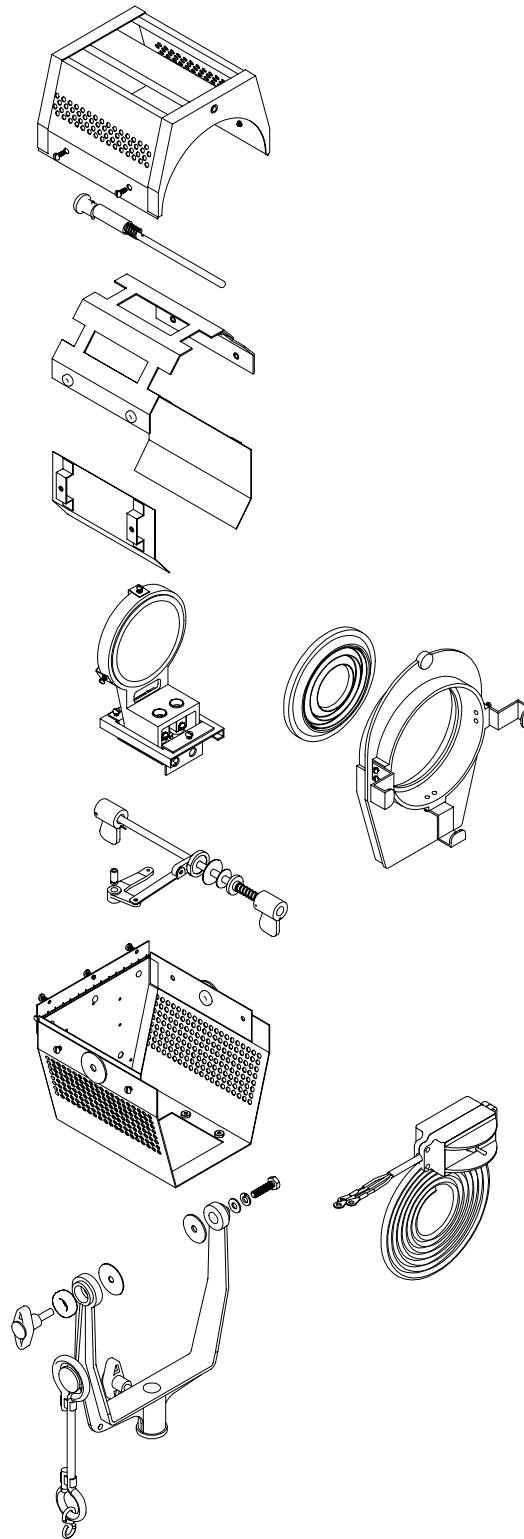

parts for type 2831
baby-baby solarspot®

order part number and quantity desired

mole-richardson

937 north sycamore ave.
hollywood, ca. 90038

tel:(323) 851-0111 fax:(323) 851-5593

e-mail: info@mole.com

www.mole.com

manufacturing · sales · rentals · studio depot · moletown

parts for type 2831
baby-baby solarspot

order part number and quantity desired

mole-richardson

937 north sycamore ave.
hollywood, ca. 90038
tel:(323) 851-0111 fax:(323) 851-5593

e-mail: info@mole.com

www.mole.com

manufacturing • sales • rentals • studio depot • moletown

parts for type 2831
baby-baby solarspot

order part number and quantity desired

mole-richardson

937 north sycamore ave.
hollywood, ca. 90038
tel:(323) 851-0111 fax:(323) 851-5593