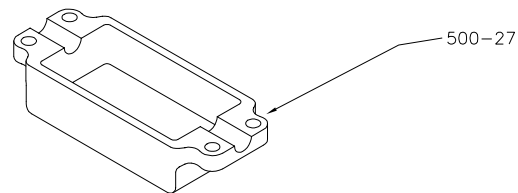

---

parts for type 2831
baby-baby solarspot

---

order part number and quantity desired

* complete switch & cable assembly

mole-richardson

937 north sycamore ave.
hollywood, ca. 90038

tel:(323) 851-0111 fax:(323) 851-5593

e-mail: info@mole.com

www.mole.com

---

manufacturing • sales • rentals   studio depot • moletown