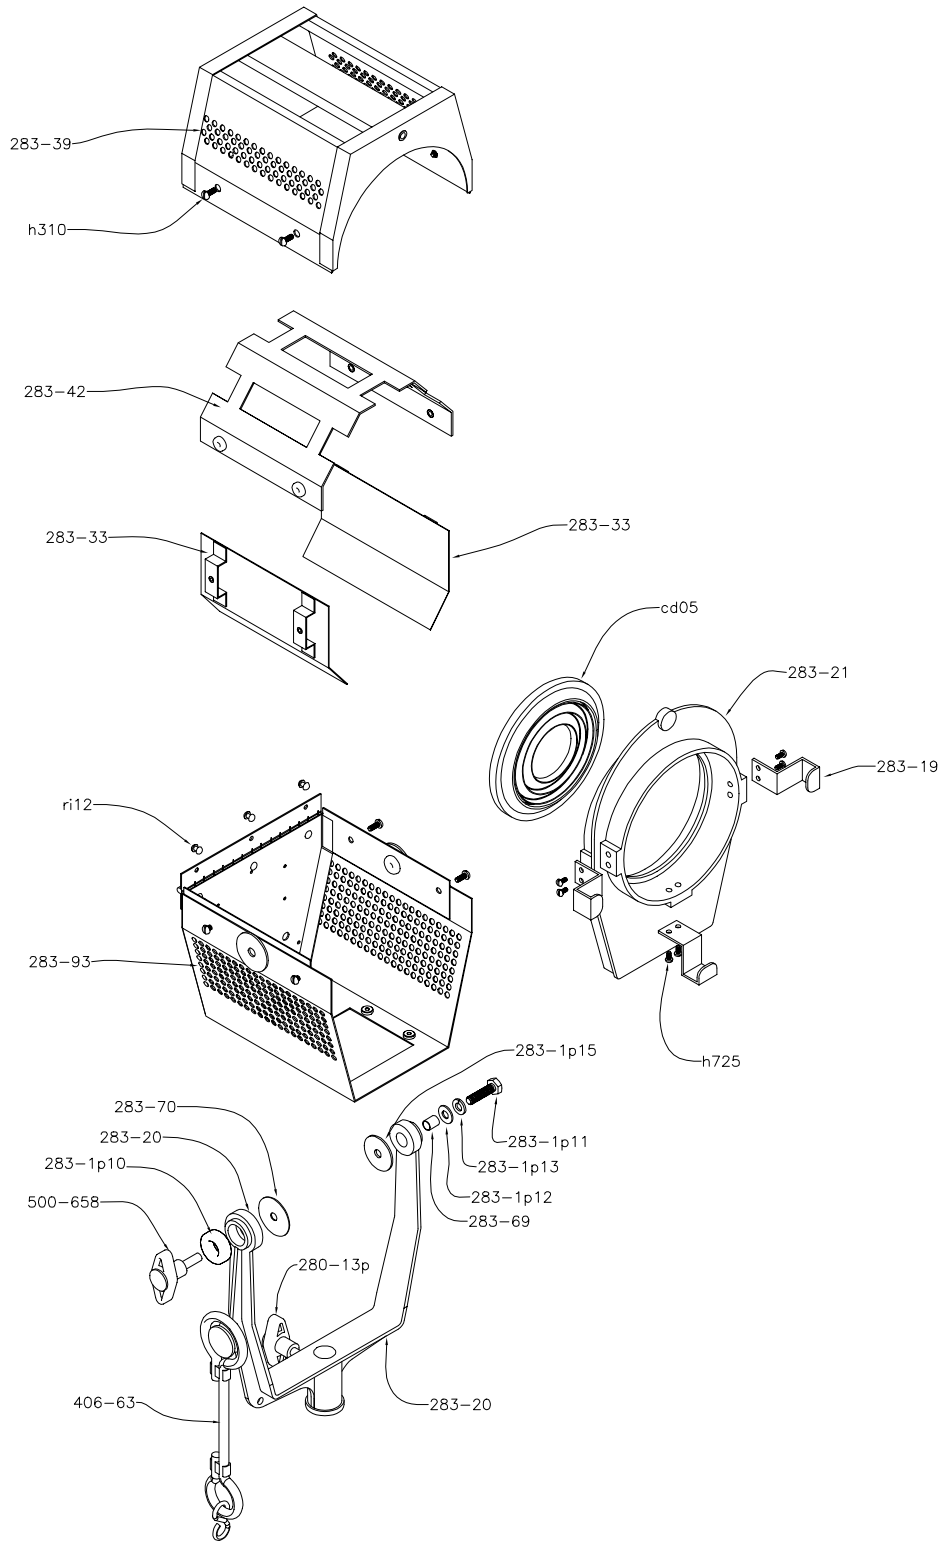

---

parts for type 2831
baby-baby solarspot

---

order part number and quantity desired

mole-richardson

937 north sycamore ave.
hollywood, ca. 90038
tel:(323) 851-0111 fax:(323) 851-5593

e-mail: info@mole.com

www.mole.com

---

manufacturing • sales • rentals   studio depot • moletown