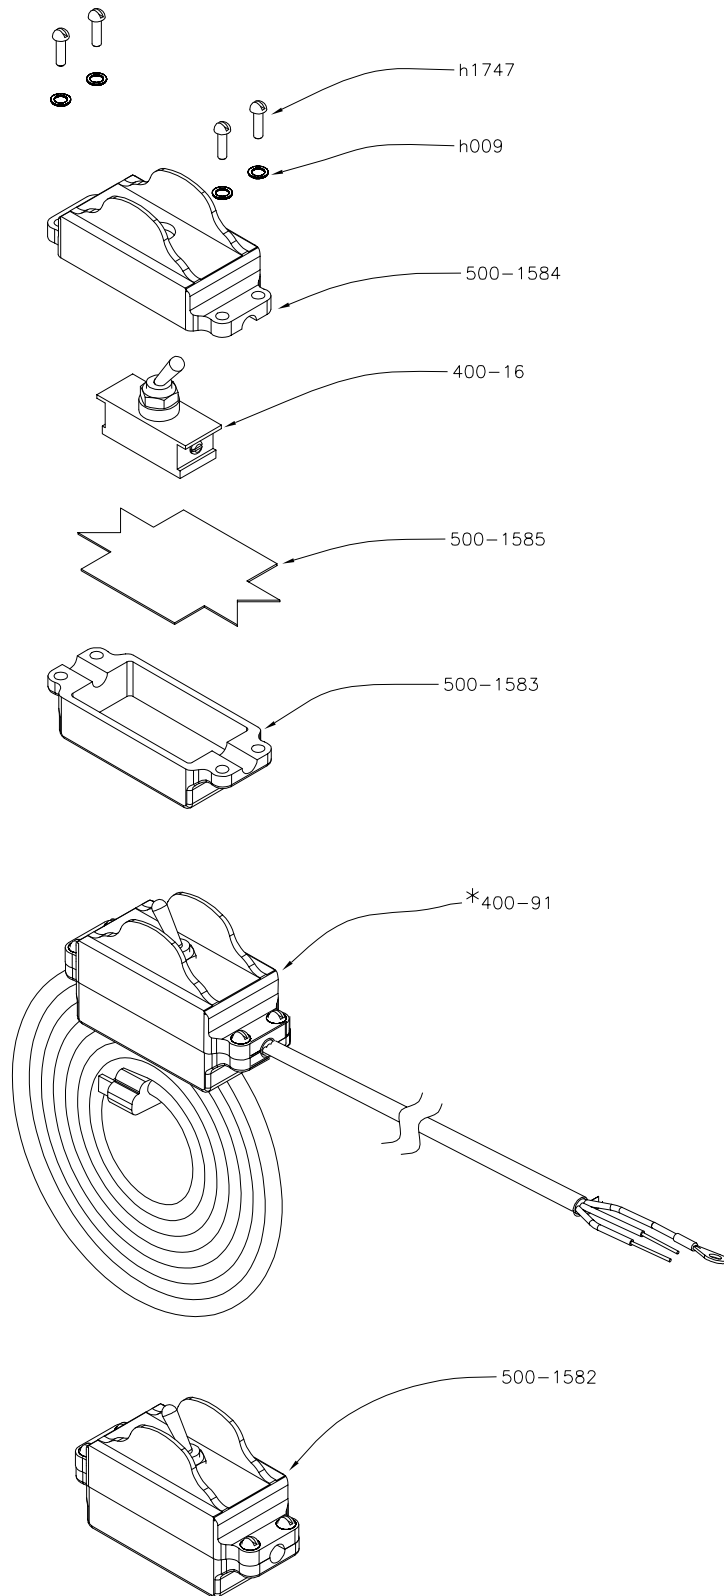

---

parts for type 2351
midget solarspot®

---

order part number and quantity desired

* complete switch & cable

mole-richardson

937 north sycamore ave.
hollywood, ca. 90038
tel:(323) 851-0111 fax:(323) 851-5593

e-mail: info@mole.com

www.mole.com

---

manufacturing • sales • rentals • studio depot • moletown