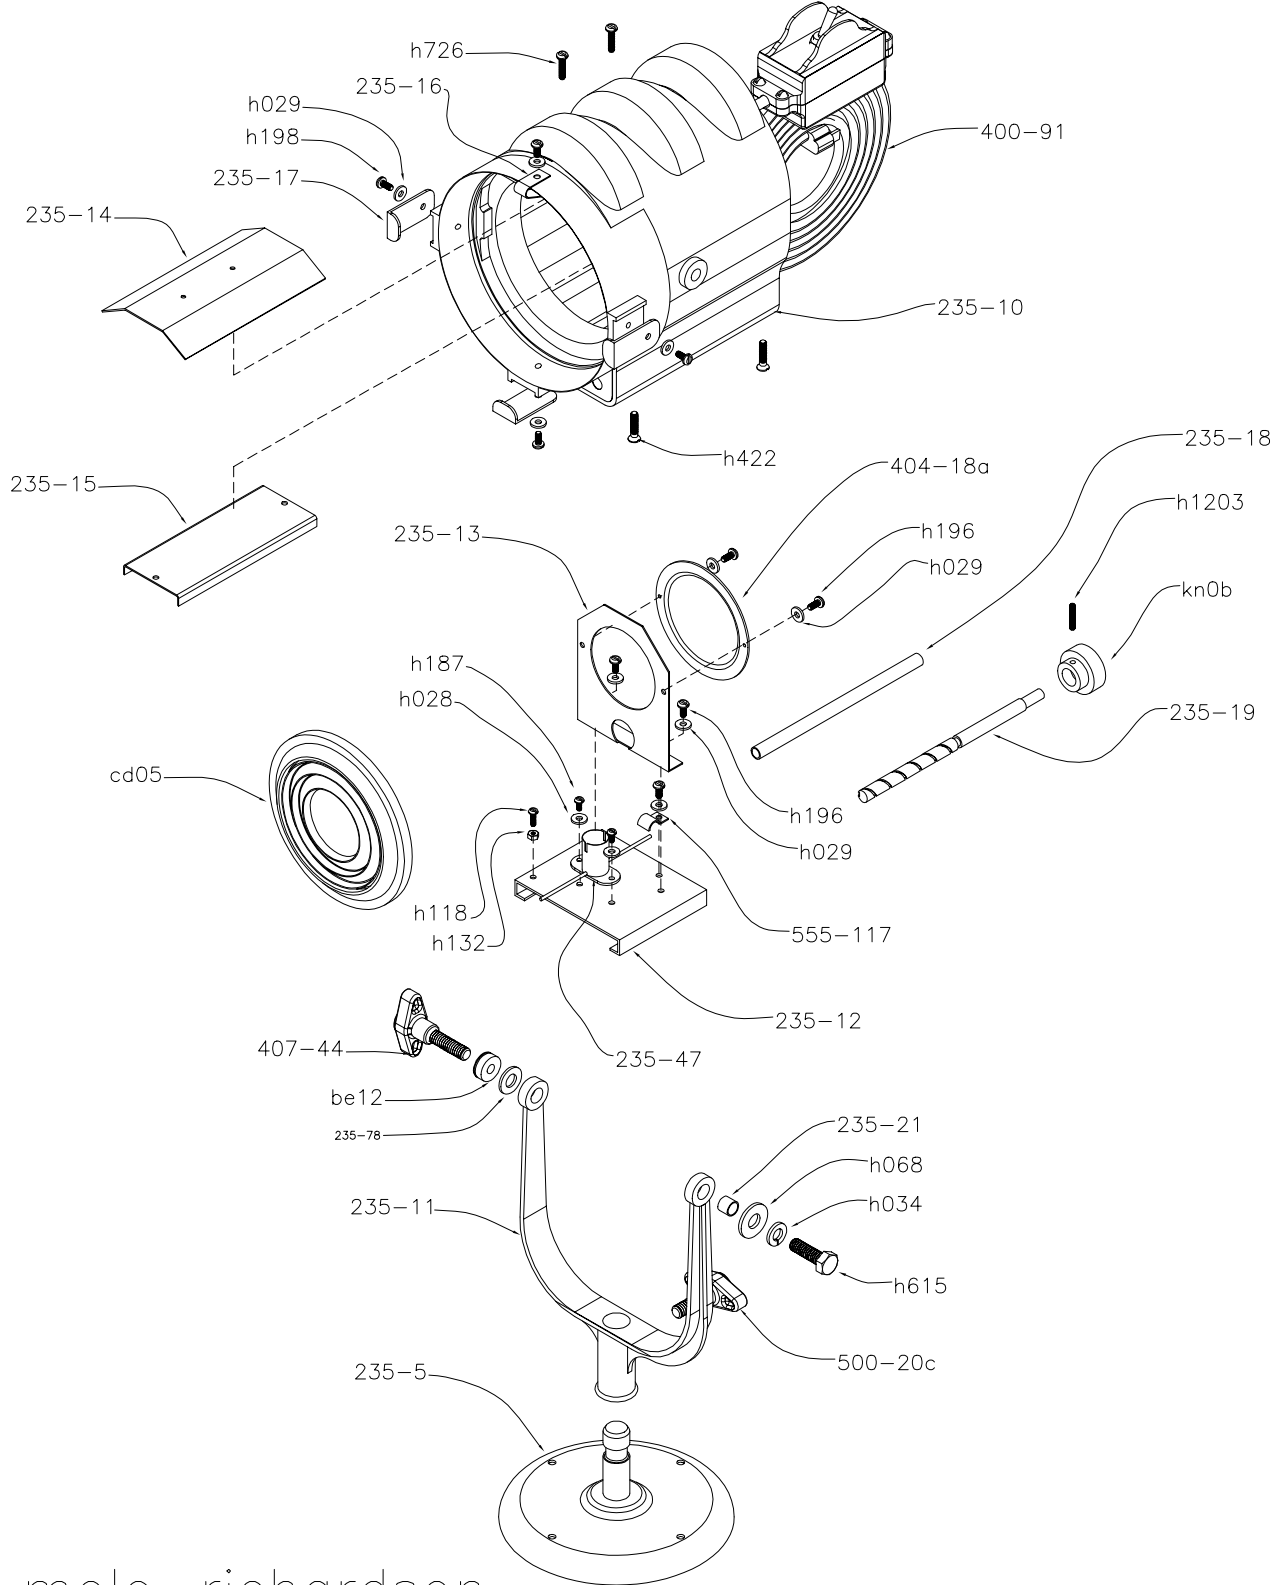

parts for type 2351
midget solarspot

order part number and quantity desired

mole-richardson

937 north sycamore ave.

hollywood, ca. 90038

tel:(323) 851-0111 fax:(323) 851-5593

e-mail: info@mole.com

www.mole.com

manufacturing • sales • rentals

studio depot • moletown

parts for type 2351
midget solarspot

order part number and quantity desired

mole-richardson

937 north sycamore ave.
hollywood, ca. 90038
tel:(323) 851-0111 fax:(323) 851-5593

e-mail: info@mole.com

www.mole.com

manufacturing • sales • rentals studio depot • moletown

parts for type 2351
midget solarspot®

order part number and quantity desired

* complete switch & cable

mole-richardson