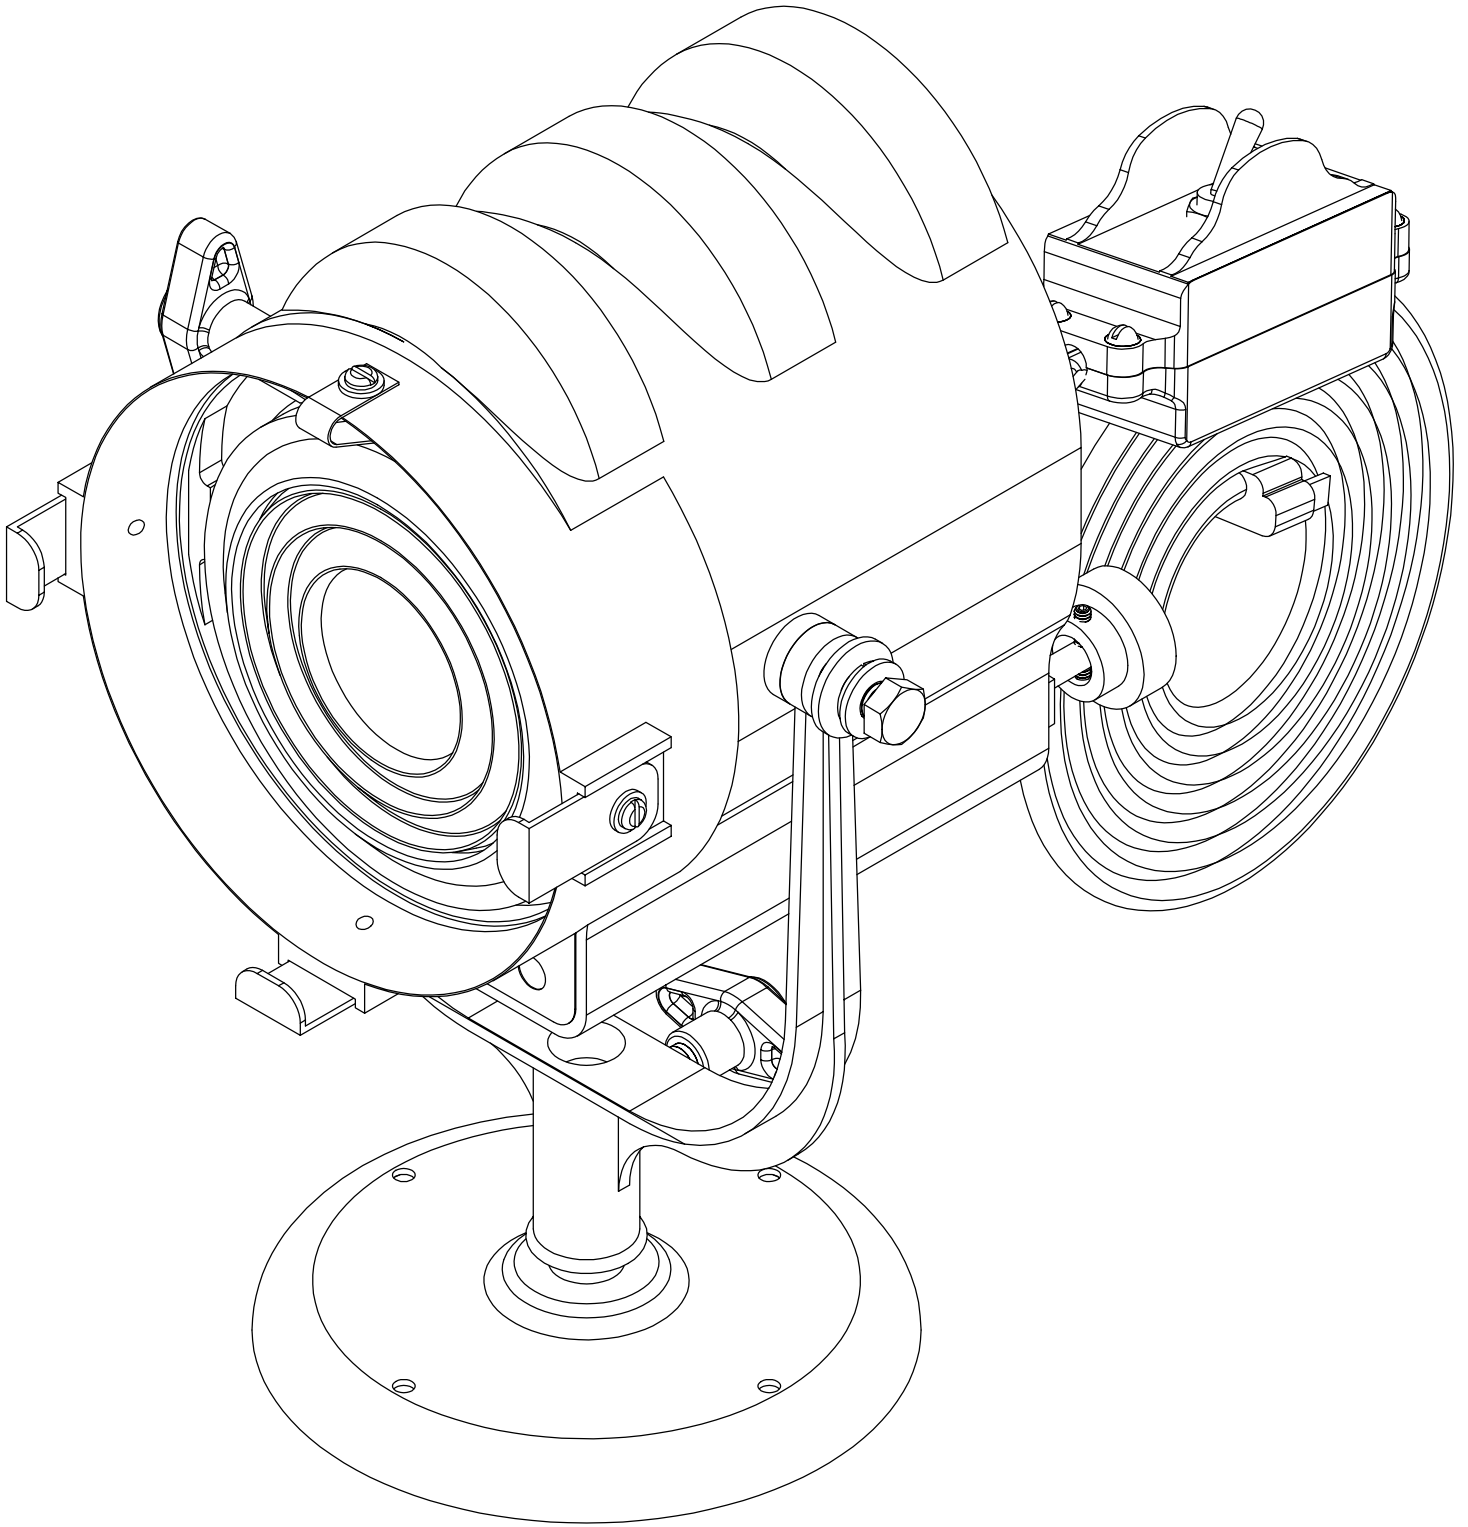

parts for type 2351
midget solarspot

order part number and quantity desired

mole-richardson

937 north sycamore ave.

hollywood, ca. 90038

tel:(323) 851-0111 fax:(323) 851-5593

e-mail: info@mole.com

www.mole.com

manufacturing • sales • rentals

studio depot • moletown

parts for type 2351
midget solarspot

order part number and quantity desired

mole-richardson

937 north sycamore ave.
hollywood, ca. 90038
tel:(323) 851-0111 fax:(323) 851-5593