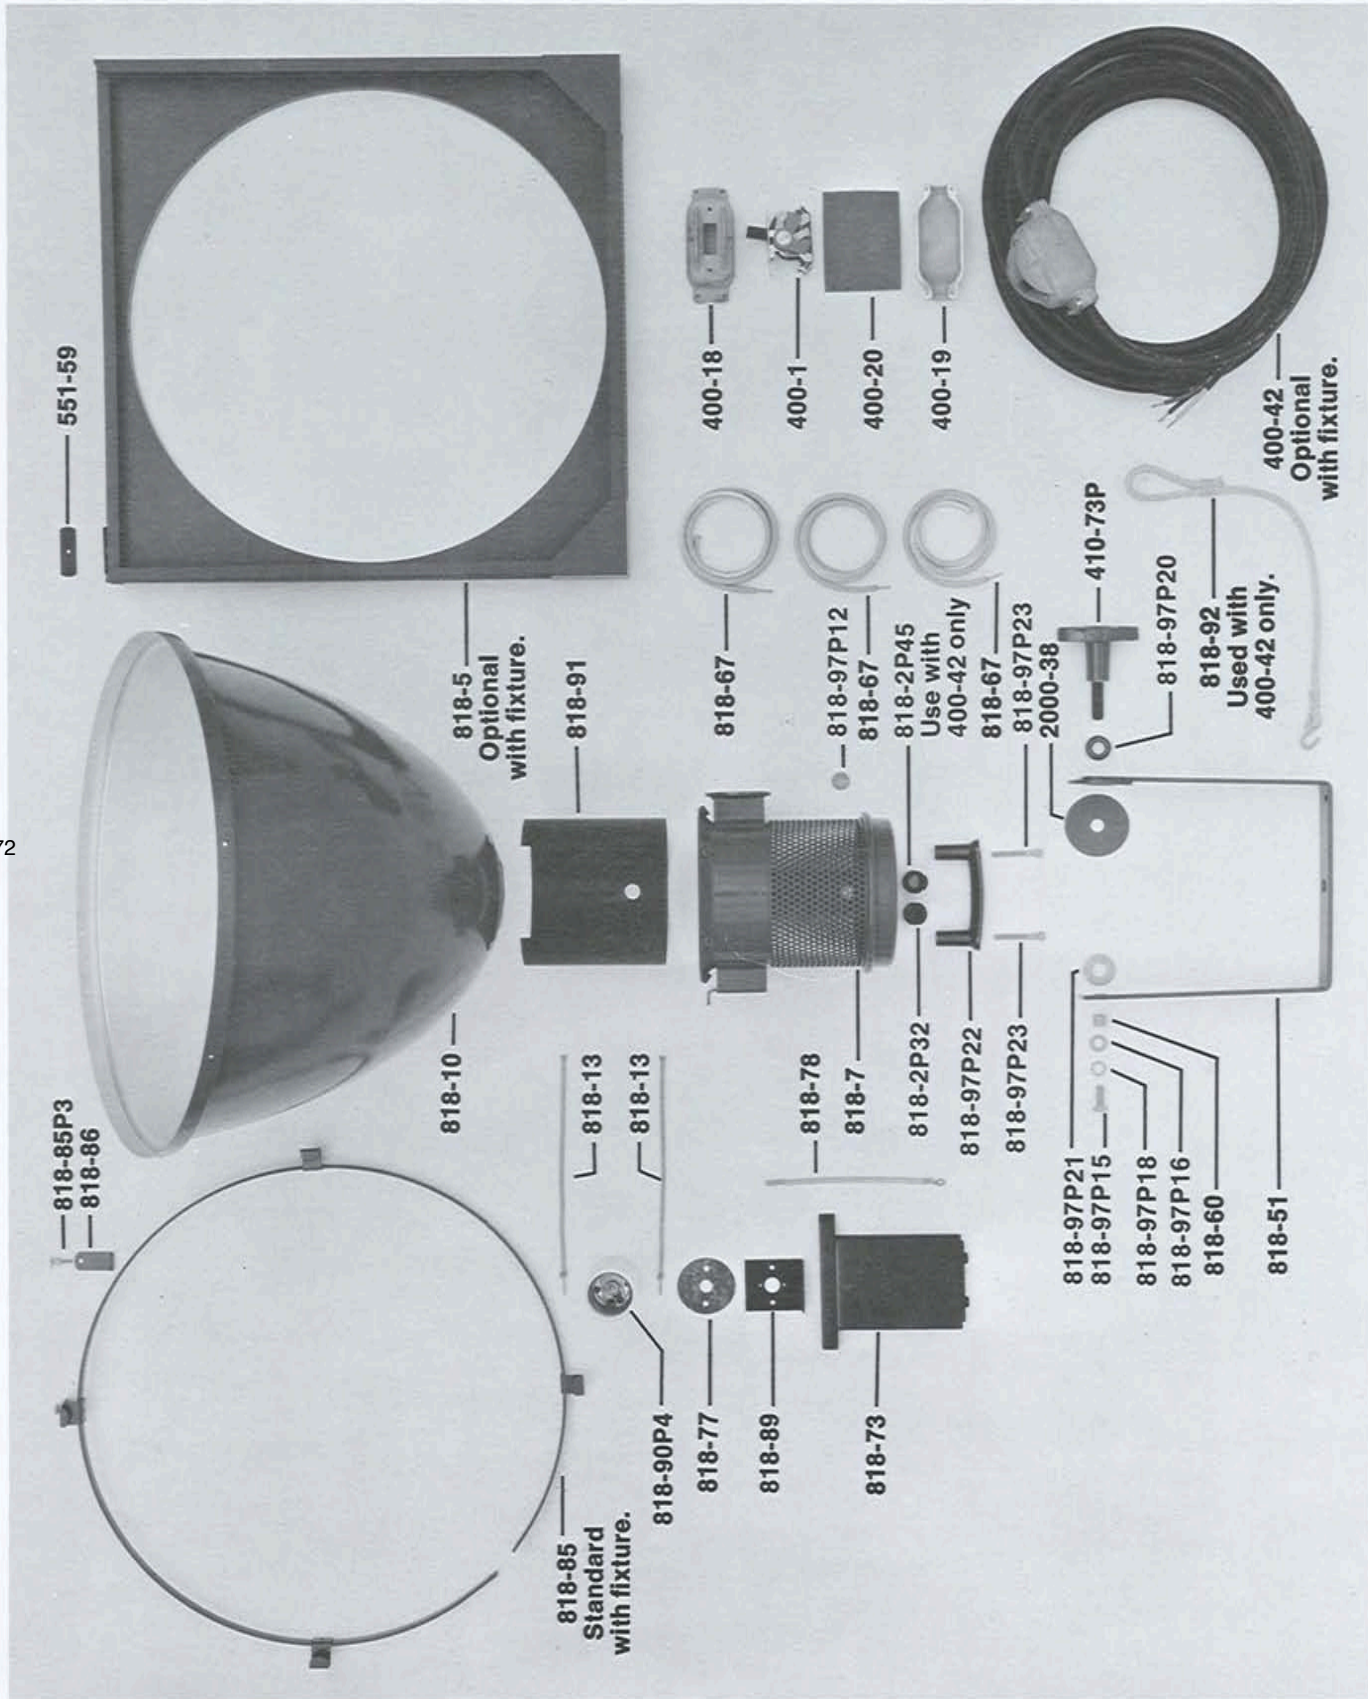

# PARTS FOR TYPE 8182 2,000 WATT MOLEQUARTZ® 18" FIXED FOCUS SCOOP

8182A953

172

*Mole-Richardson Co.*