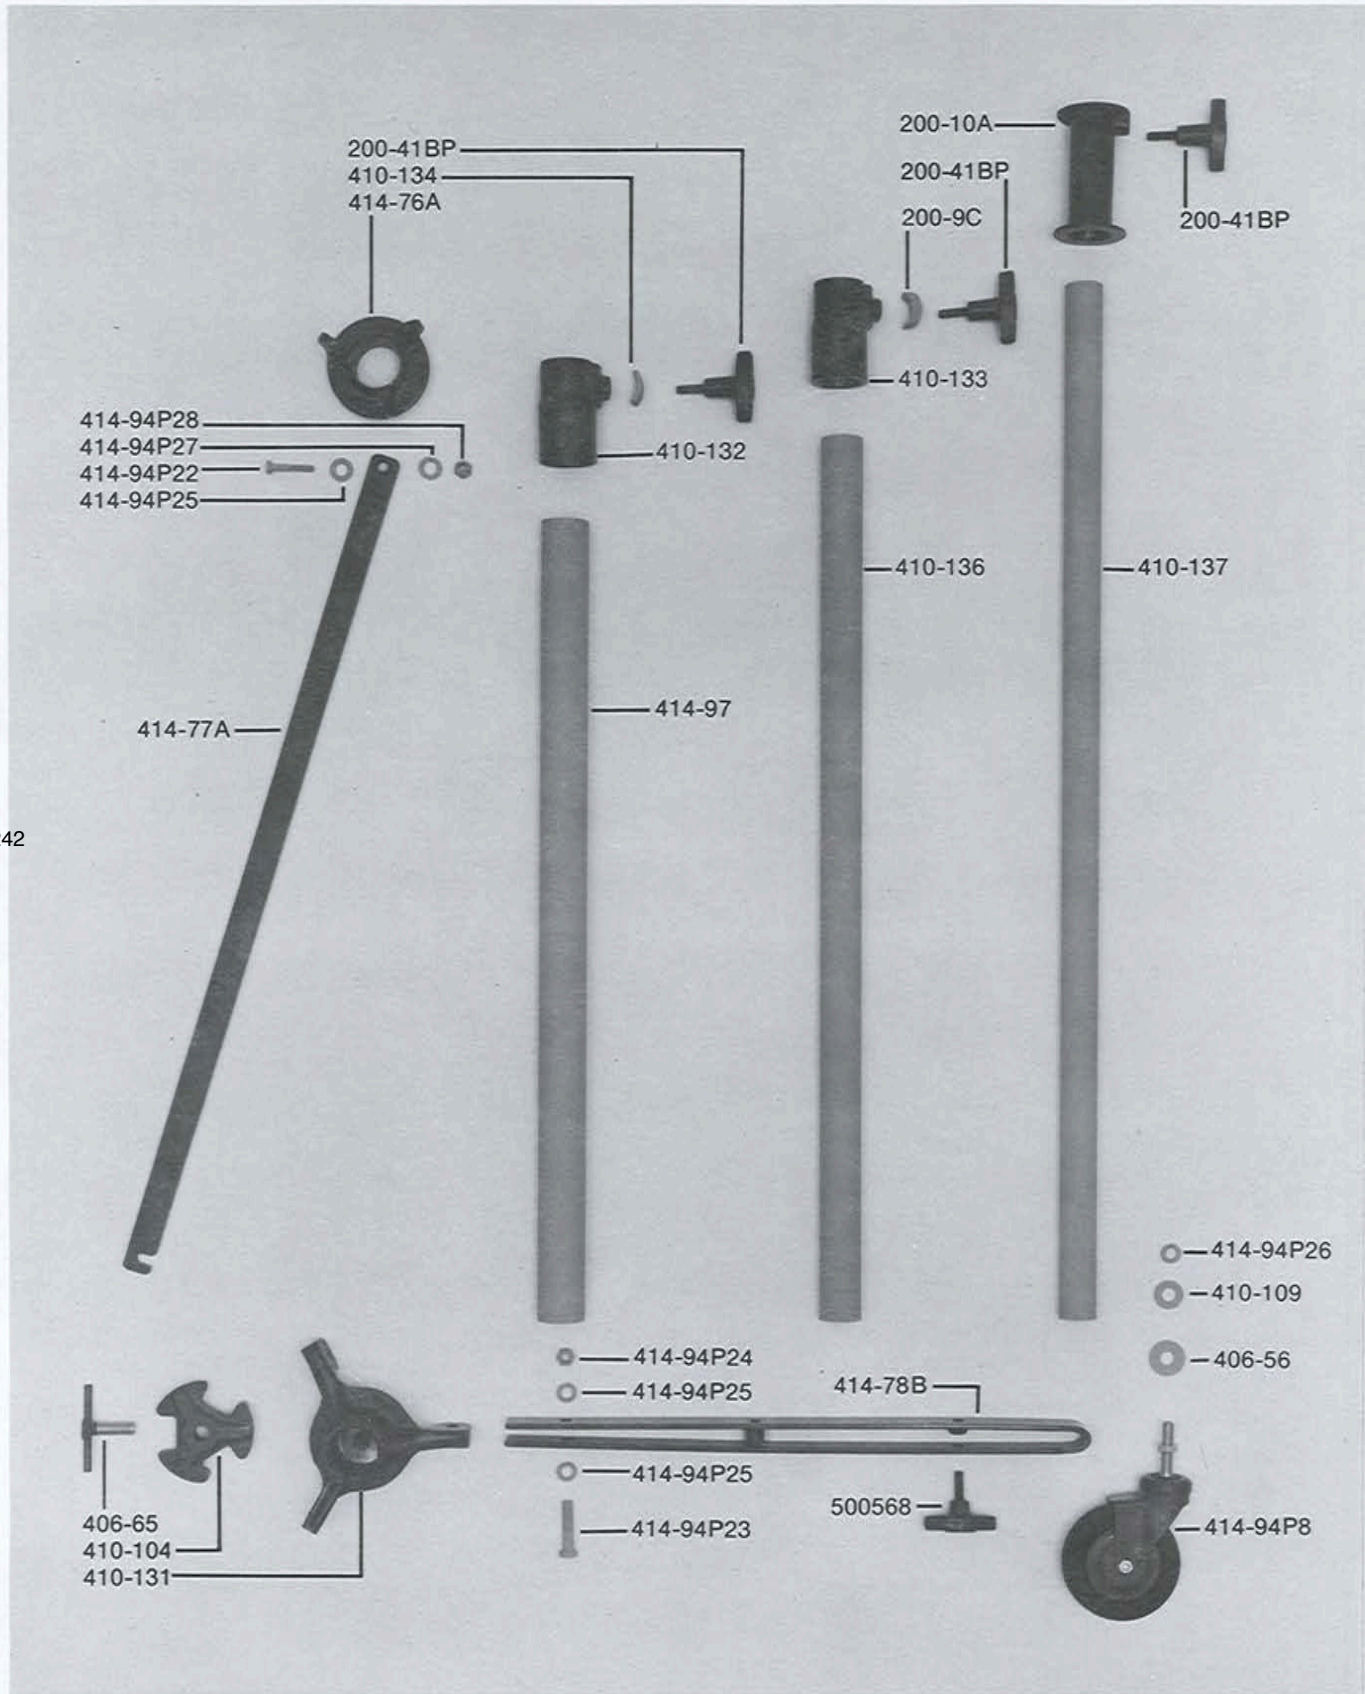

# PARTS FOR TYPE 41494 (DOUBLE LIFT) SENIOR SIZE STAND (STANDARD)

41494A811

*Mole-Richardson Co.*

Tel. (323) 851-0111 Fax. (323) 851-5593 E-mail: info@mole.com Internet: http://www.mole.com 937 N. Sycamore Ave., Hollywood, California 90038-2384 U.S.A.