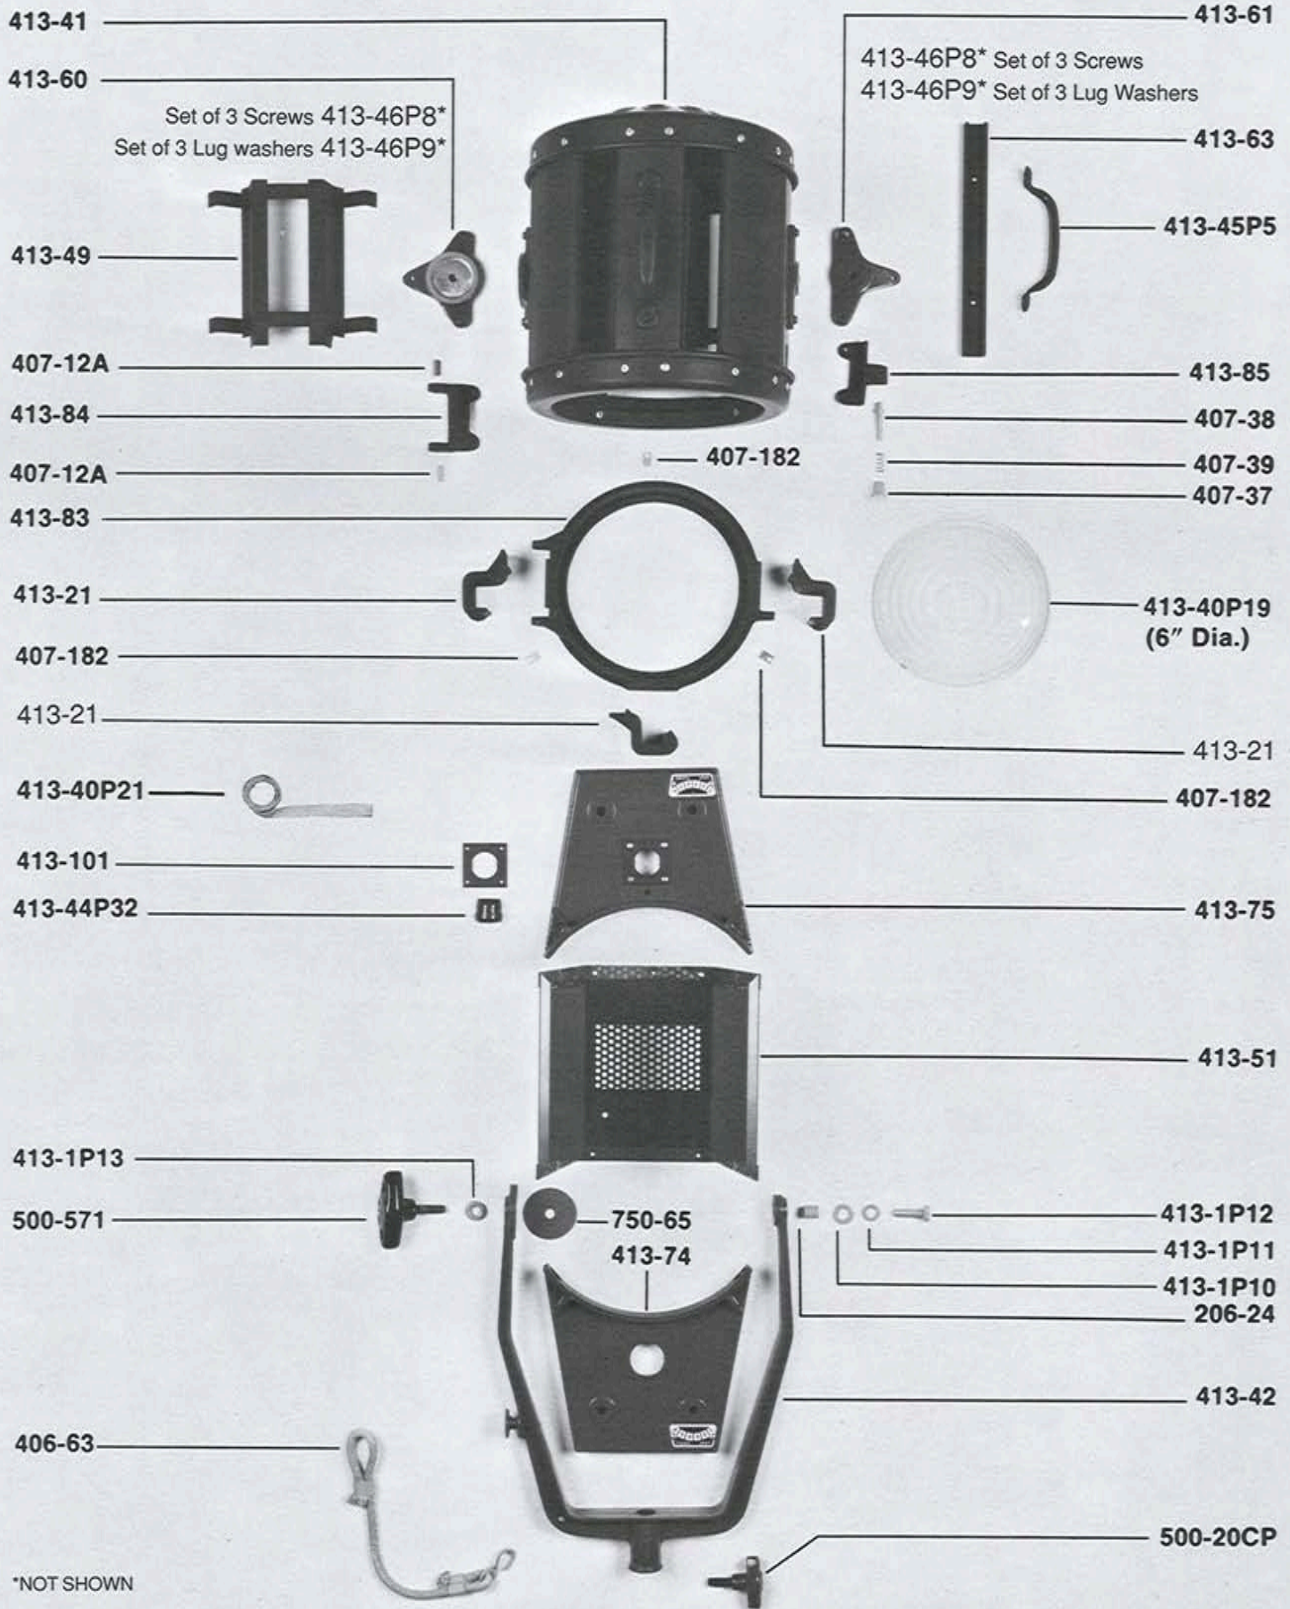

PARTS FOR TYPE 4131 2,000 WATT MOLEQUARTZ® BABY JUNIOR SOLARSPOT®

4131A953

NOT SHOWN: 413-196 LENS GUARD AND 308-26 KIT

(See Other Side)

Mole-Richardson Co.

Tel. (323) 851-0111 Fax. (323) 851-5593 E-mail: info@mole.com Internet: http://www.mole.com 937 N. Sycamore Ave., Hollywood, California 90038-2384 U.S.A.

©Mole-Richardson Co., Hollywood, California U.S.A.

PARTS FOR TYPE 4131 2,000 WATT MOLEQUARTZ® BABY JUNIOR SOLARSPOT®

4131B953

106

Mole-Richardson Co.