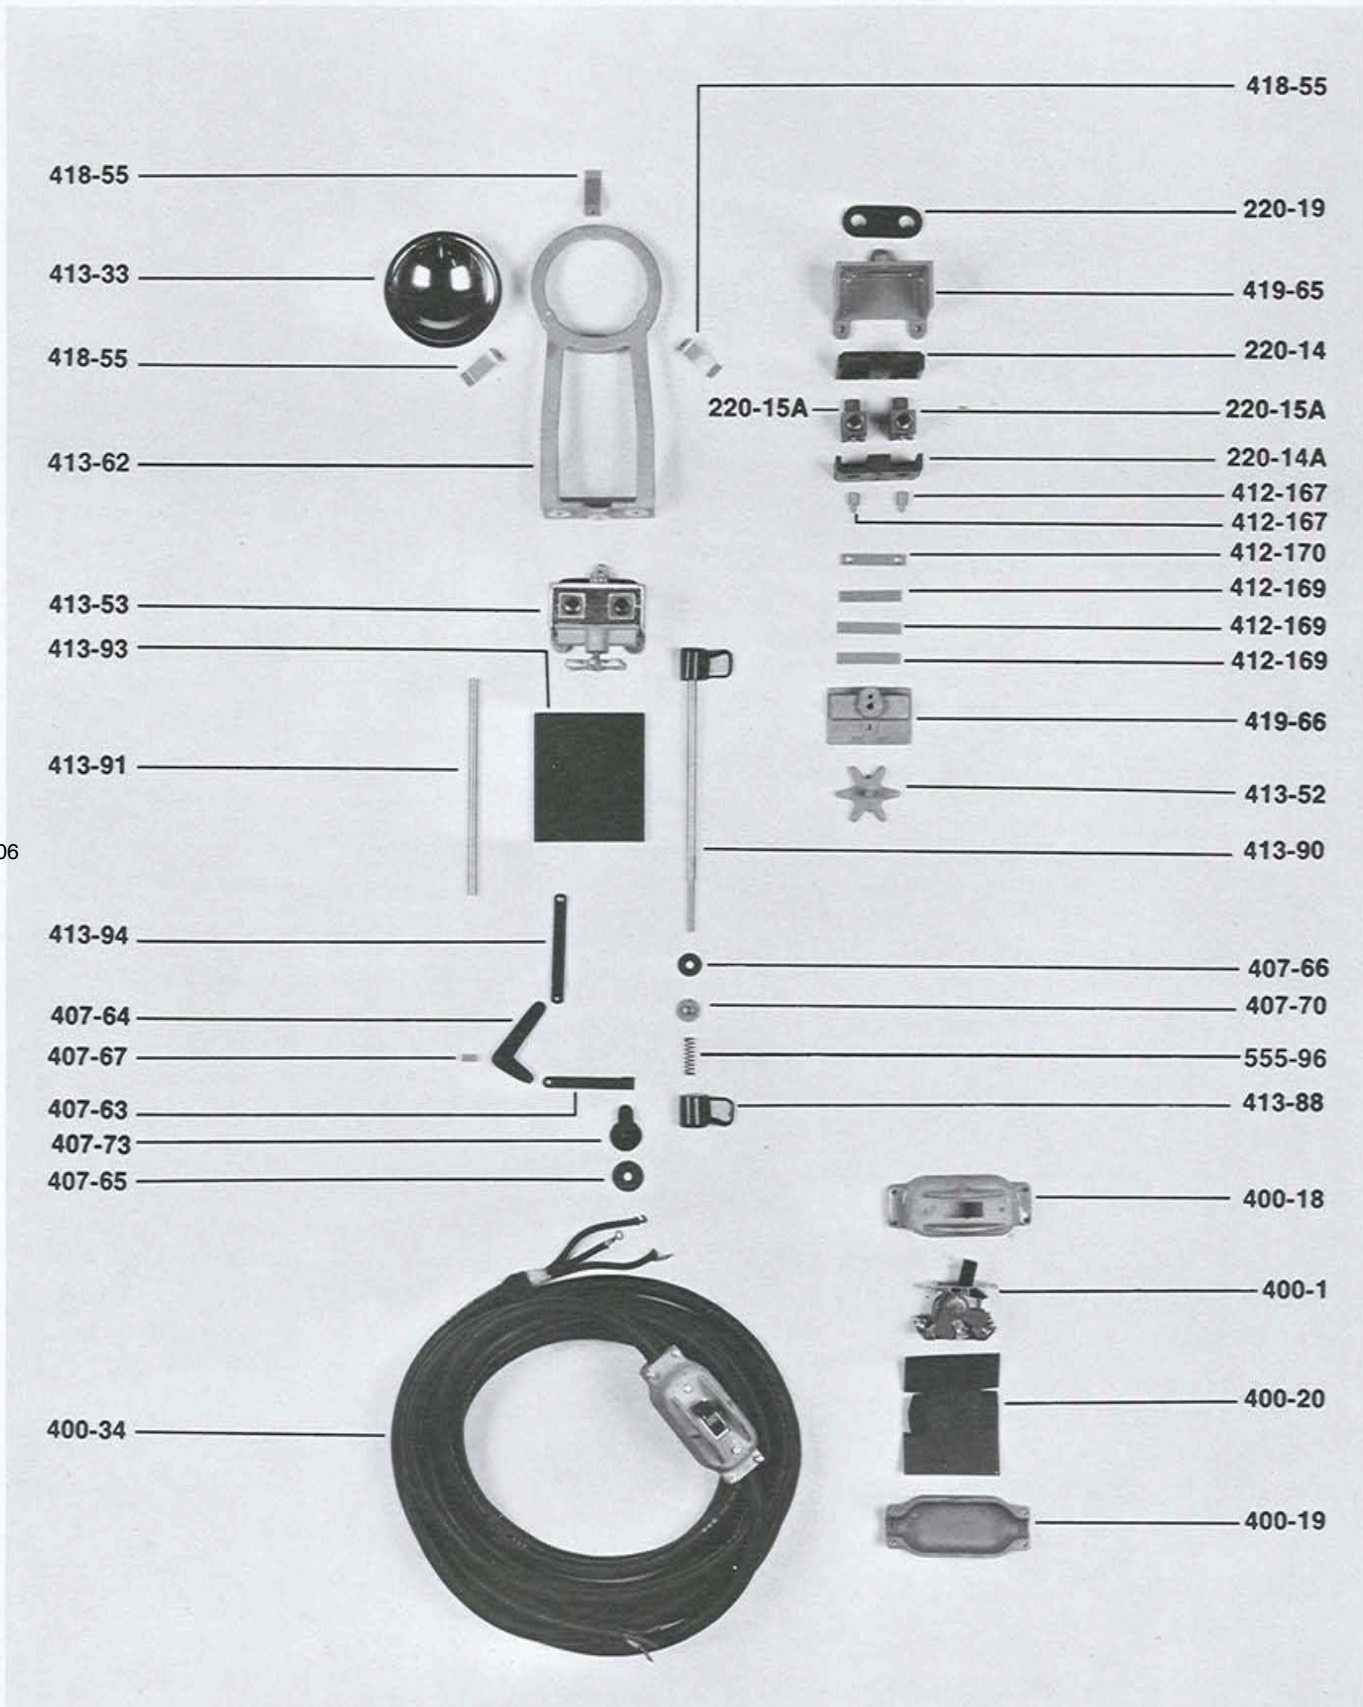

PARTS FOR TYPE 4131 2,000 WATT MOLEQUARTZ® BABY JUNIOR SOLARSPOT®

4131A953

NOT SHOWN: 413-196 LENS GUARD AND 308-26 KIT

(See Other Side)

Mole-Richardson Co.

Tel. (323) 851-0111 Fax. (323) 851-5593 E-mail: info@mole.com Internet: http://www.mole.com 937 N. Sycamore Ave., Hollywood, California 90038-2384 U.S.A.

©Mole-Richardson Co., Hollywood, California U.S.A.

PARTS FOR TYPE 4131 2,000 WATT MOLEQUARTZ® BABY JUNIOR SOLARSPOT®

4131B953

106

Mole-Richardson Co.