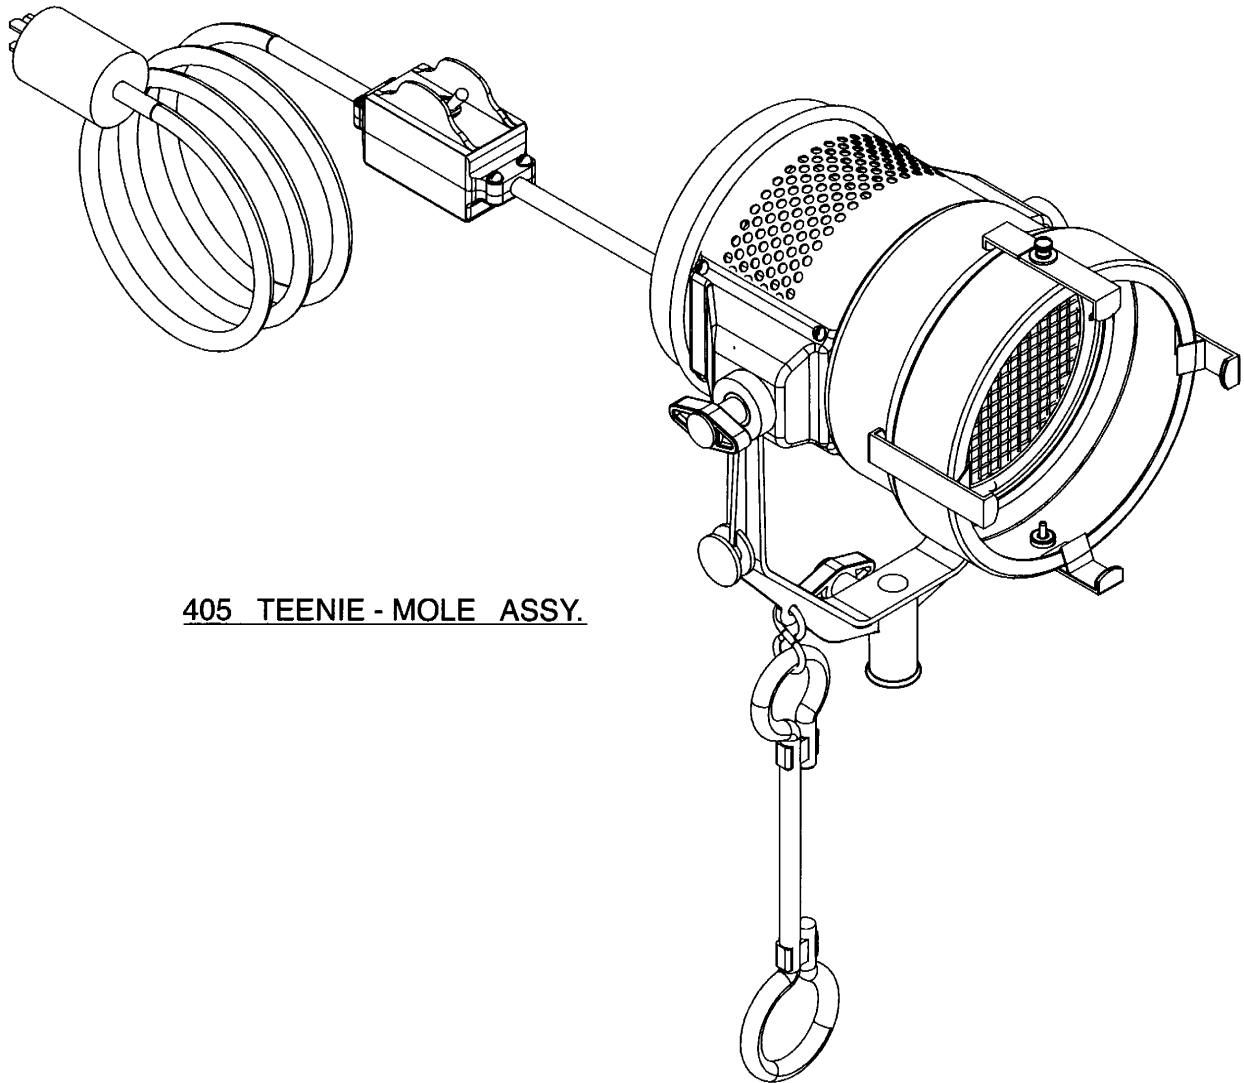

PARTS FOR TYPE 4051 TEENIE-MOLE®

405 TEENIE - MOLE ASSY.

45

Mole-Richardson Co.

PARTS FOR TYPE 4051 TEENIE-MOLE®

46

Mole-Richardson Co.

PARTS FOR TYPE 4051 TEENIE-MOLE®

REFLECTOR ASSY.
(405-26)

47

Mole-Richardson Co.

PARTS FOR TYPE 4051 TEENIE-MOLE®

ACCESSORY HOLDER ASSY.

PARTS FOR TYPE 4051 TEENIE MOLE®

COMPLETE SWITCH BOX ASSY.
(500-1582)

SWITCH / CABLE ASSY.