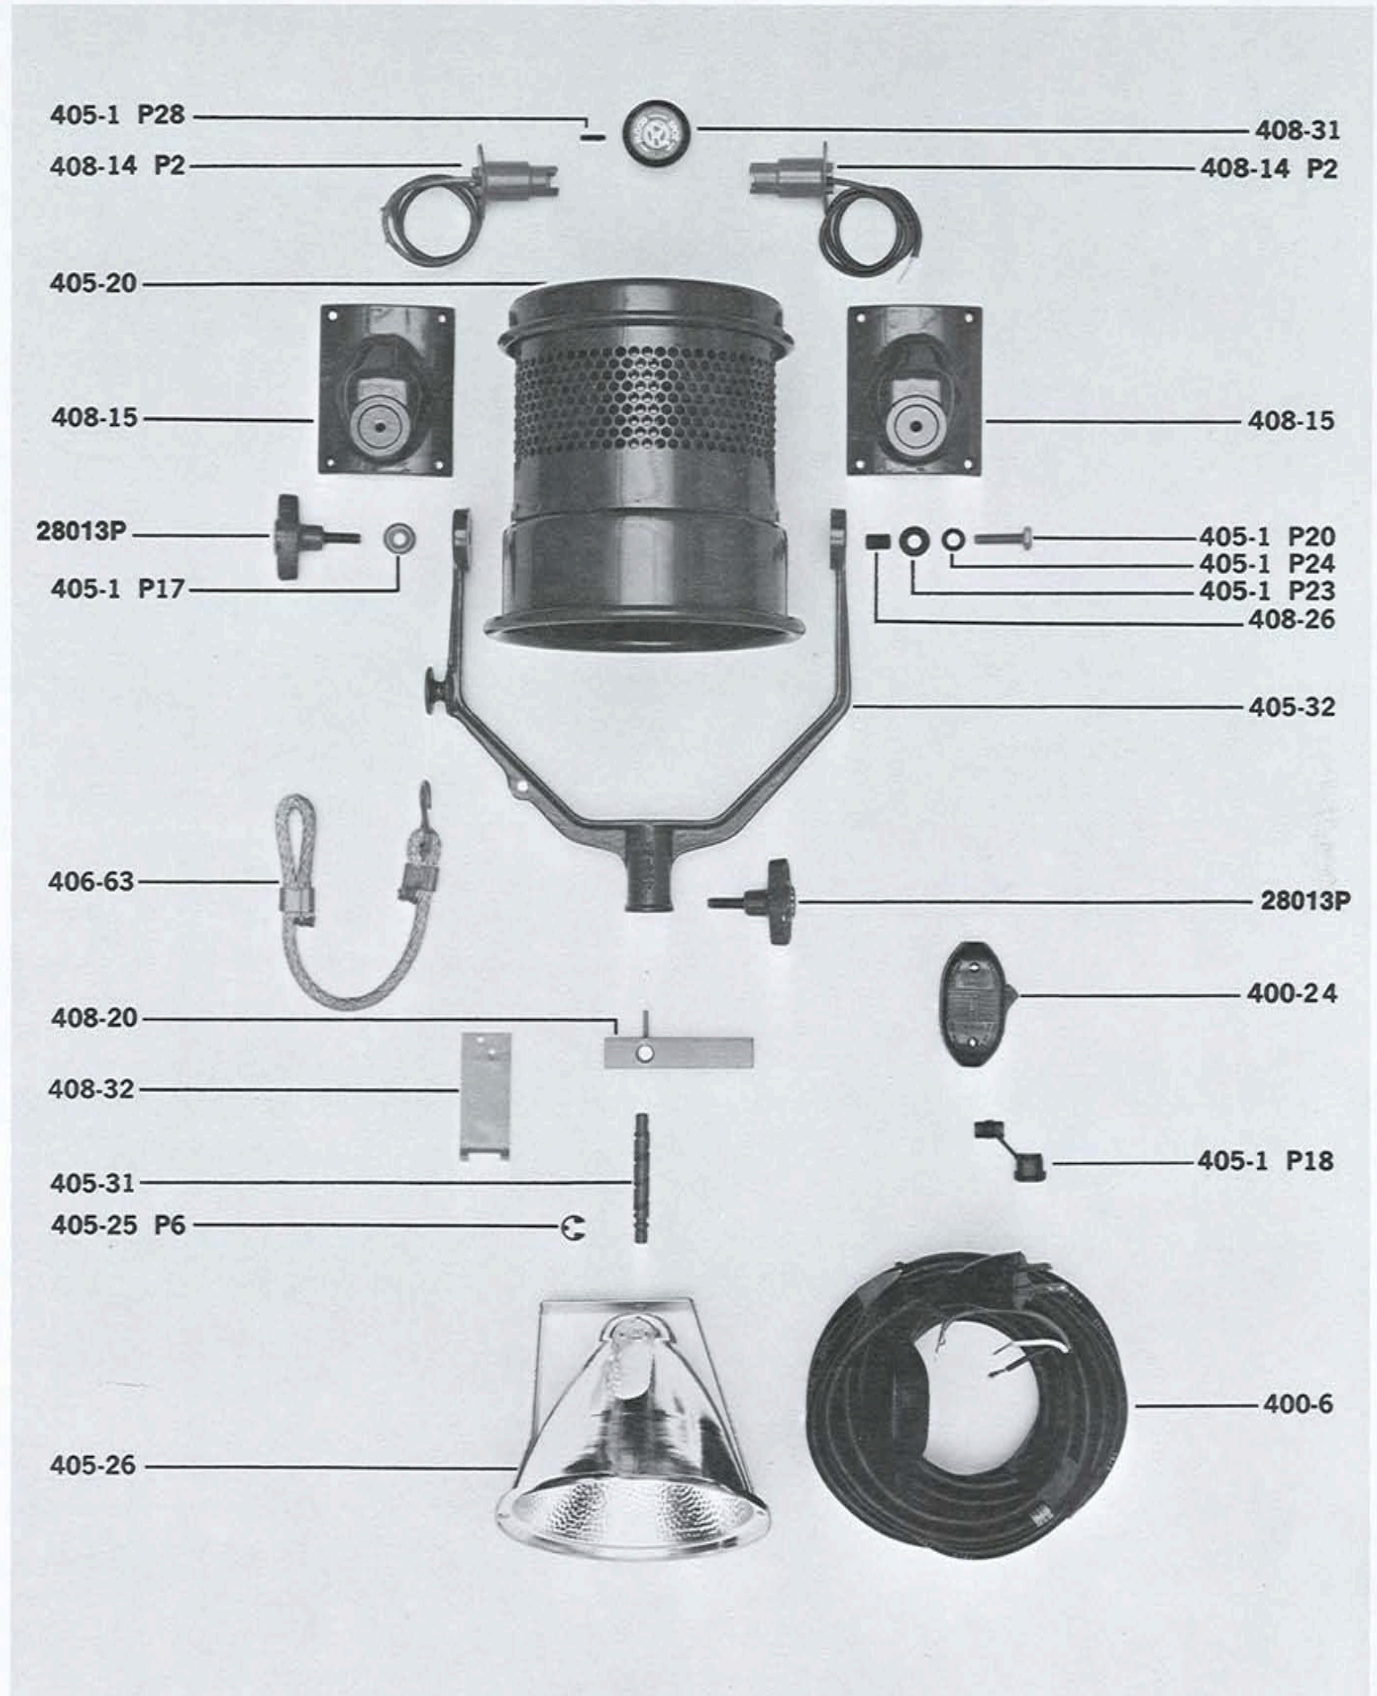

PARTS FOR TYPE 4051 650 WATT MOLEQUARTZ® TEENIE-MOLE

4051A941

137

Mole-Richardson Co.

Tel. (323) 851-0111 Fax. (323) 851-5593 E-mail: info@mole.com Internet: http://www.mole.com 937 N. Sycamore Ave., Hollywood, California 90038-2384 U.S.A.

©Mole-Richardson Co., Hollywood, California U.S.A.