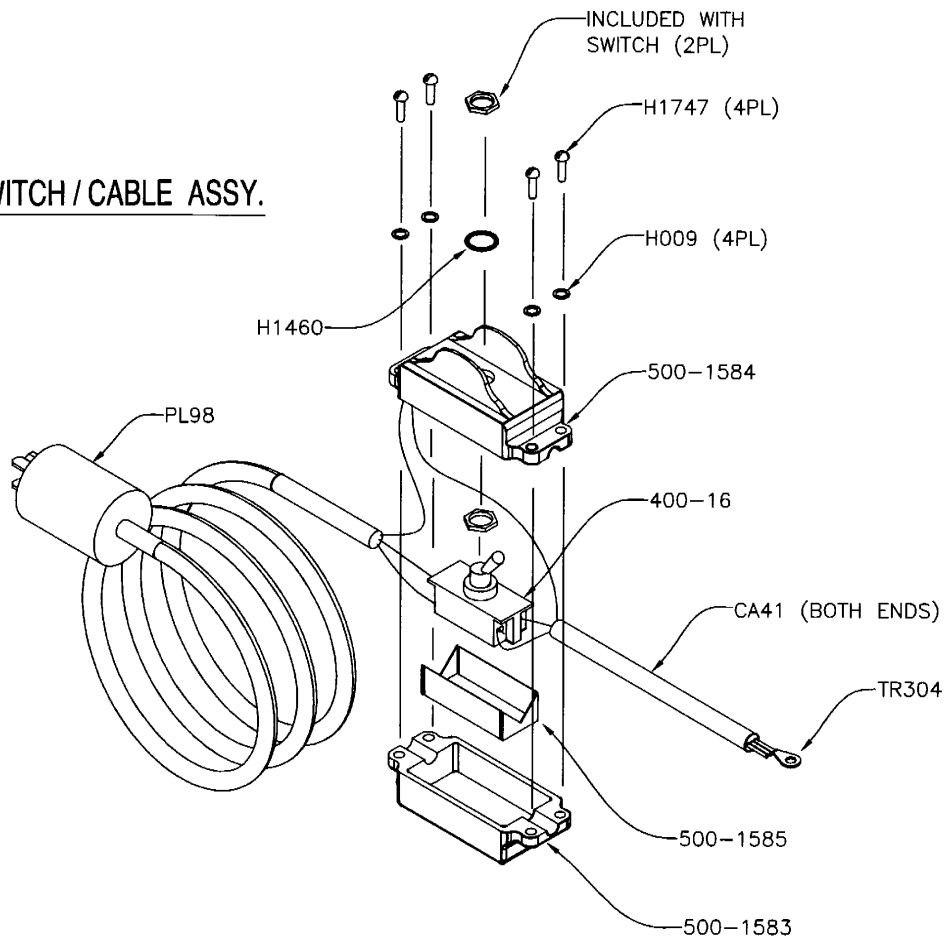

REFLECTOR ASSY.
(405-26)

47

Mole-Richardson Co.

PARTS FOR TYPE 4051 TEENIE-MOLE®

ACCESSORY HOLDER ASSY.

PARTS FOR TYPE 4051 TEENIE MOLE®

COMPLETE SWITCH BOX ASSY.
(500-1582)

SWITCH / CABLE ASSY.