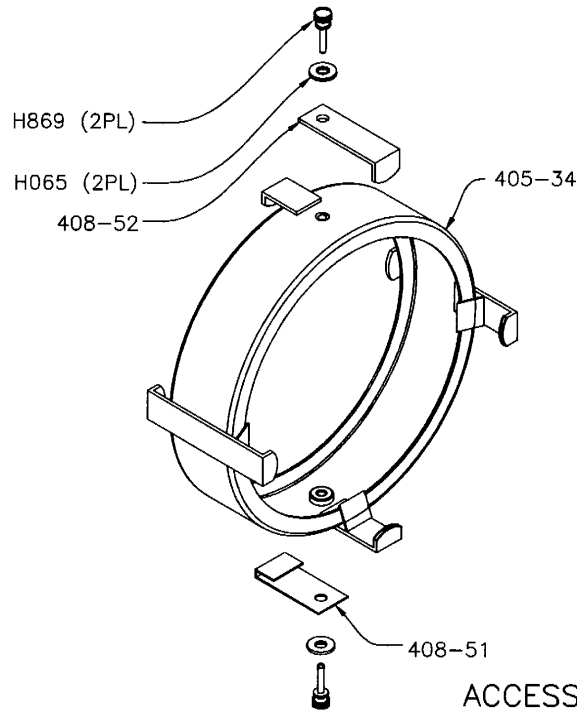

REFLECTOR ASSY.
(405-26)

47

Mole-Richardson Co.

PARTS FOR TYPE 4051 TEENIE-MOLE®

ACCESSORY HOLDER ASSY.

PARTS FOR TYPE 4051 TEENIE MOLE®

COMPLETE SWITCH BOX ASSY.
(500-1582)

SWITCH / CABLE ASSY.

Mole-Richardson Co.

PARTS FOR TYPE 4051 650 WATT MOLEQUARTZ® TEENIE-MOLE

4051A941

137

Mole-Richardson Co.

Tel. (323) 851-0111 Fax. (323) 851-5593 E-mail: info@mole.com Internet: http://www.mole.com 937 N. Sycamore Ave., Hollywood, California 90038-2384 U.S.A.