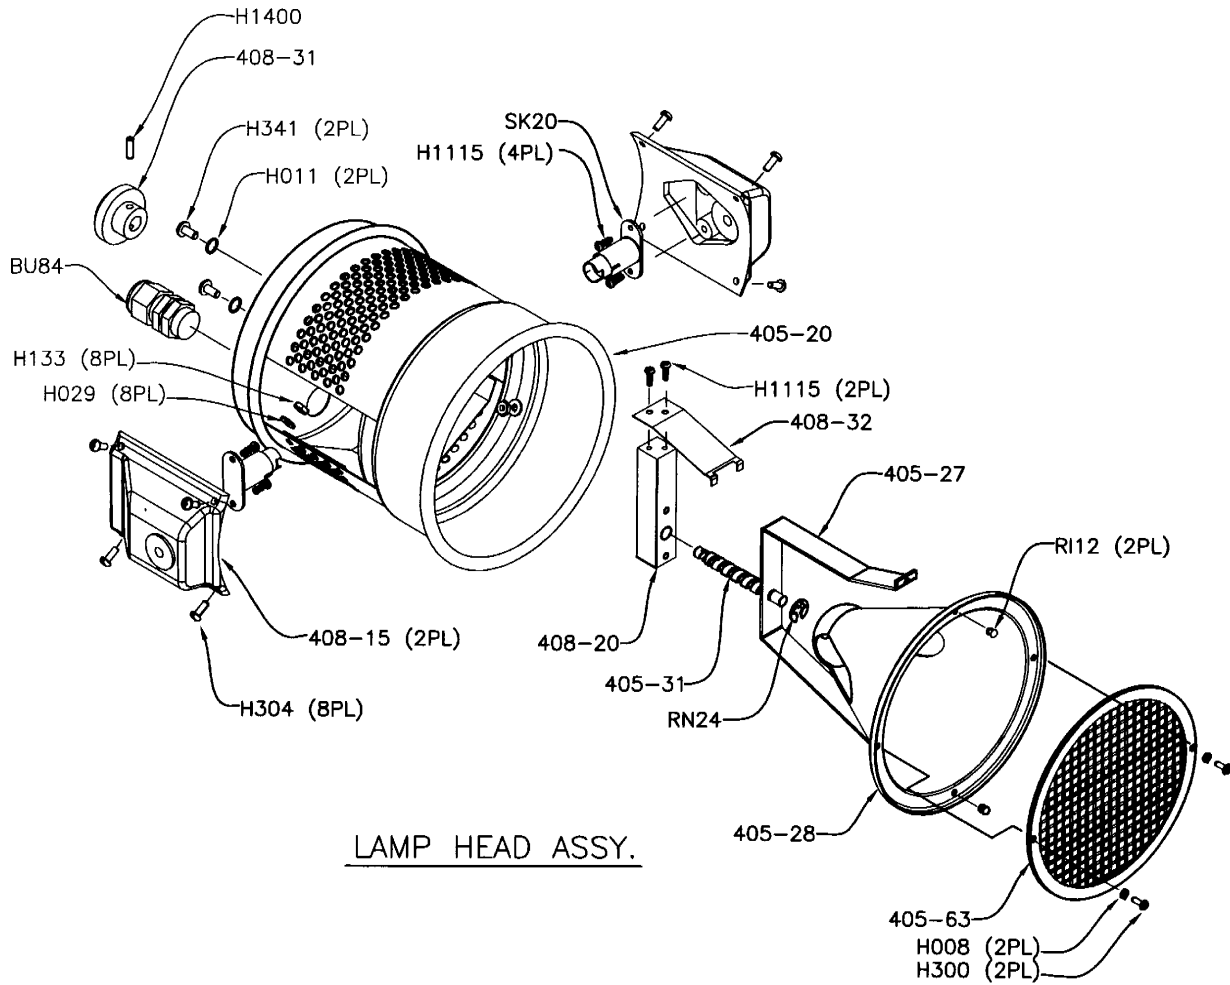

REFLECTOR ASSY.
(405-26)

47

Mole-Richardson Co.

PARTS FOR TYPE 4051 TEENIE-MOLE®

ACCESSORY HOLDER ASSY.

PARTS FOR TYPE 4051 TEENIE MOLE®

COMPLETE SWITCH BOX ASSY.
(500-1582)

SWITCH / CABLE ASSY.