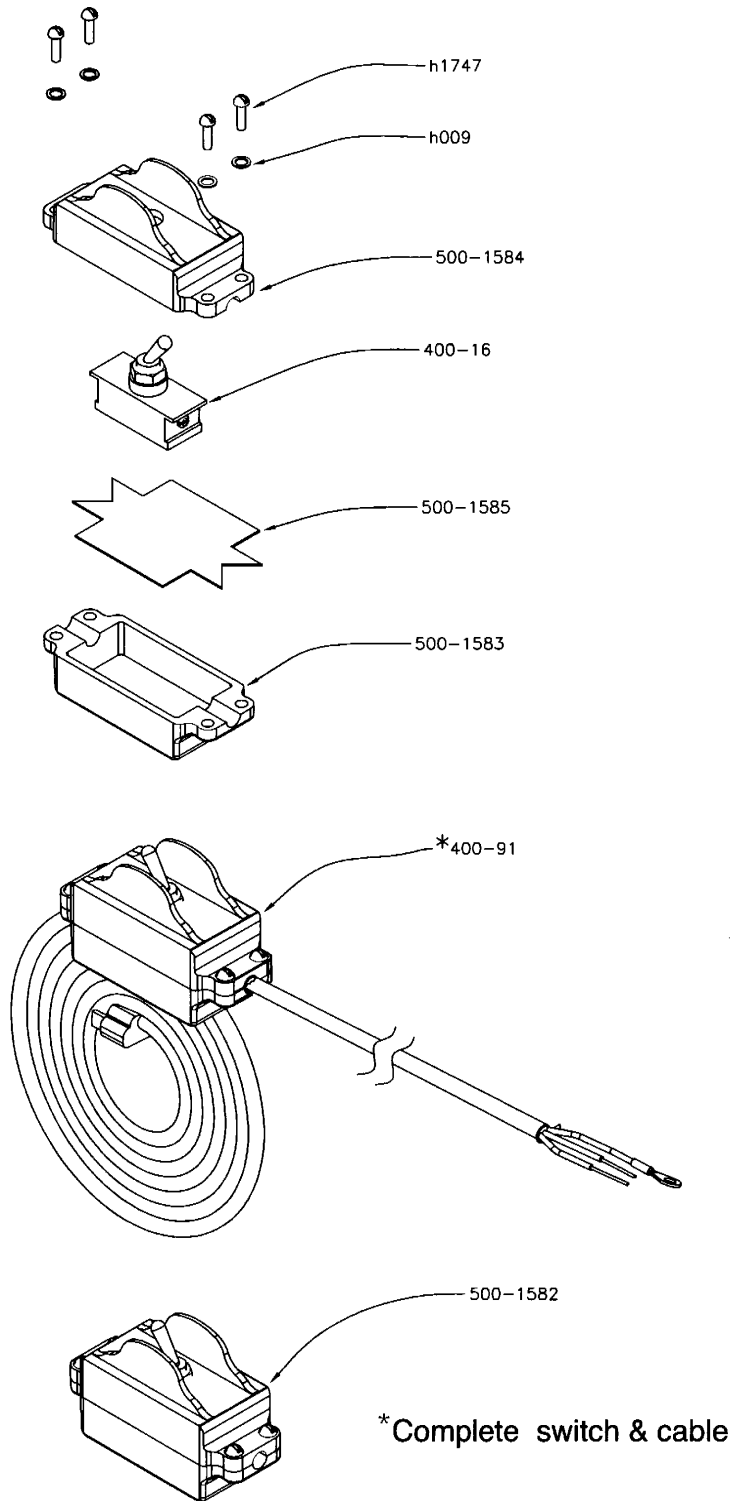

PARTS FOR TYPE 2351 MIDGET SOLARSPOT®

1

Mole-Richardson Co.

PARTS FOR TYPE 2351 MIDGET SOLARSPOT®

2

Mole-Richardson Co.

PARTS FOR TYPE 2351 MIDGET SOLARSPOT®

Mole-Richardson Co.

PARTS FOR TYPE 2351

200 WATT MIDGET SOLARSPOT®

Used Ser. Nos. 973 Through 4498

2351A941

119

Mole-Richardson Co.

Tel. (323) 851-0111 Fax. (323) 851-5593 E-mail: info@mole.com Internet: http://www.mole.com 937 N. Sycamore Ave., Hollywood, California 90038-2384 U.S.A.

©Mole-Richardson Co., Hollywood, California U.S.A.

PARTS FOR TYPE 2351
200 WATT MIDGET SOLARSPOT®
 Used Ser. Nos. 4499 And Up

2351B941

120

Mole-Richardson Co.