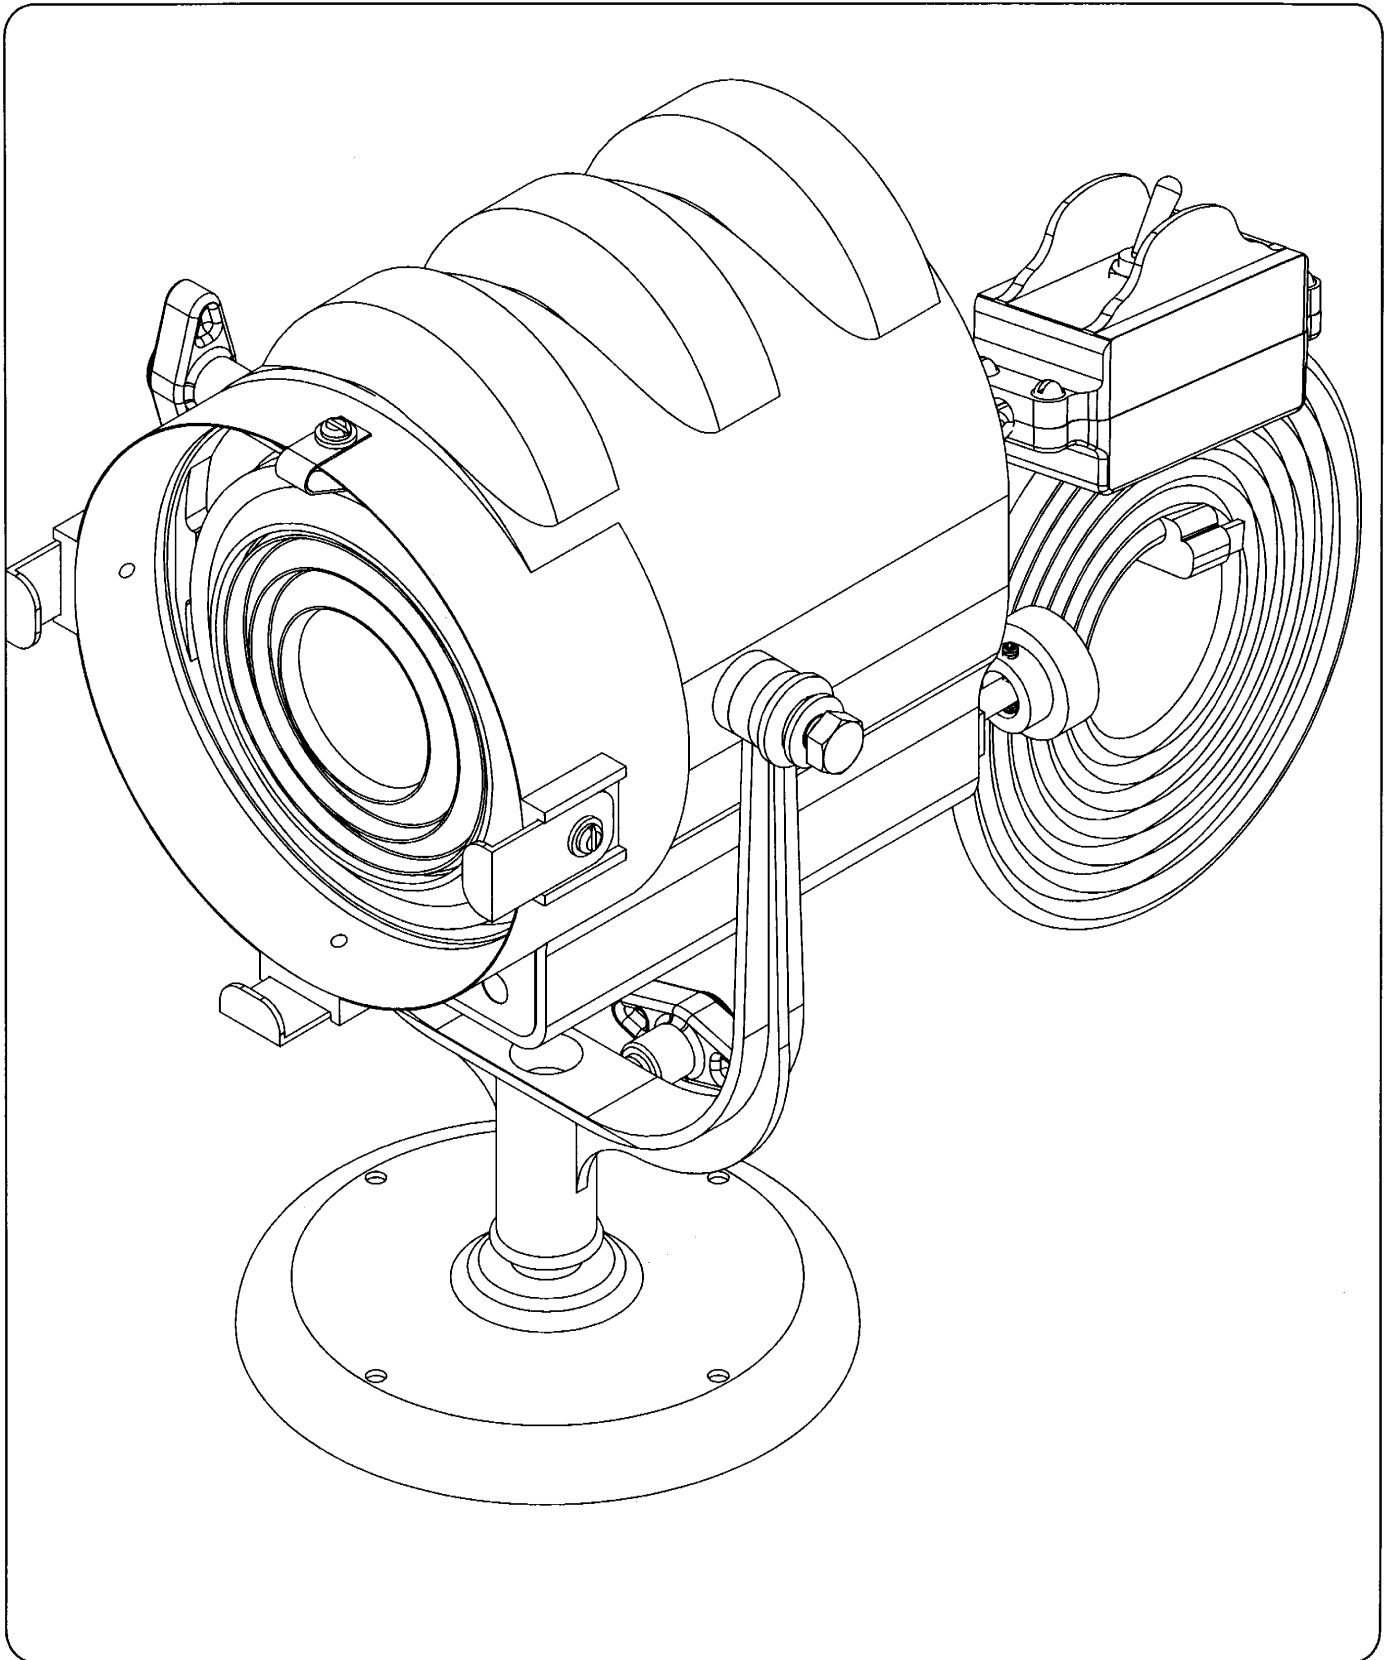

PARTS FOR TYPE 2351 MIDGET SOLARSPOT®

1

Mole-Richardson Co.

PARTS FOR TYPE 2351 MIDGET SOLARSPOT®

2

Mole-Richardson Co.

PARTS FOR TYPE 2351 MIDGET SOLARSPOT®

Mole-Richardson Co.

PARTS FOR TYPE 2351

200 WATT MIDGET SOLARSPOT®

Used Ser. Nos. 973 Through 4498

2351A941

119

Mole-Richardson Co.

Tel. (323) 851-0111 Fax. (323) 851-5593 E-mail: info@mole.com Internet: http://www.mole.com 937 N. Sycamore Ave., Hollywood, California 90038-2384 U.S.A.

©Mole-Richardson Co., Hollywood, California U.S.A.

PARTS FOR TYPE 2351
200 WATT MIDGET SOLARSPOT®
 Used Ser. Nos. 4499 And Up

2351B941

120

Mole-Richardson Co.