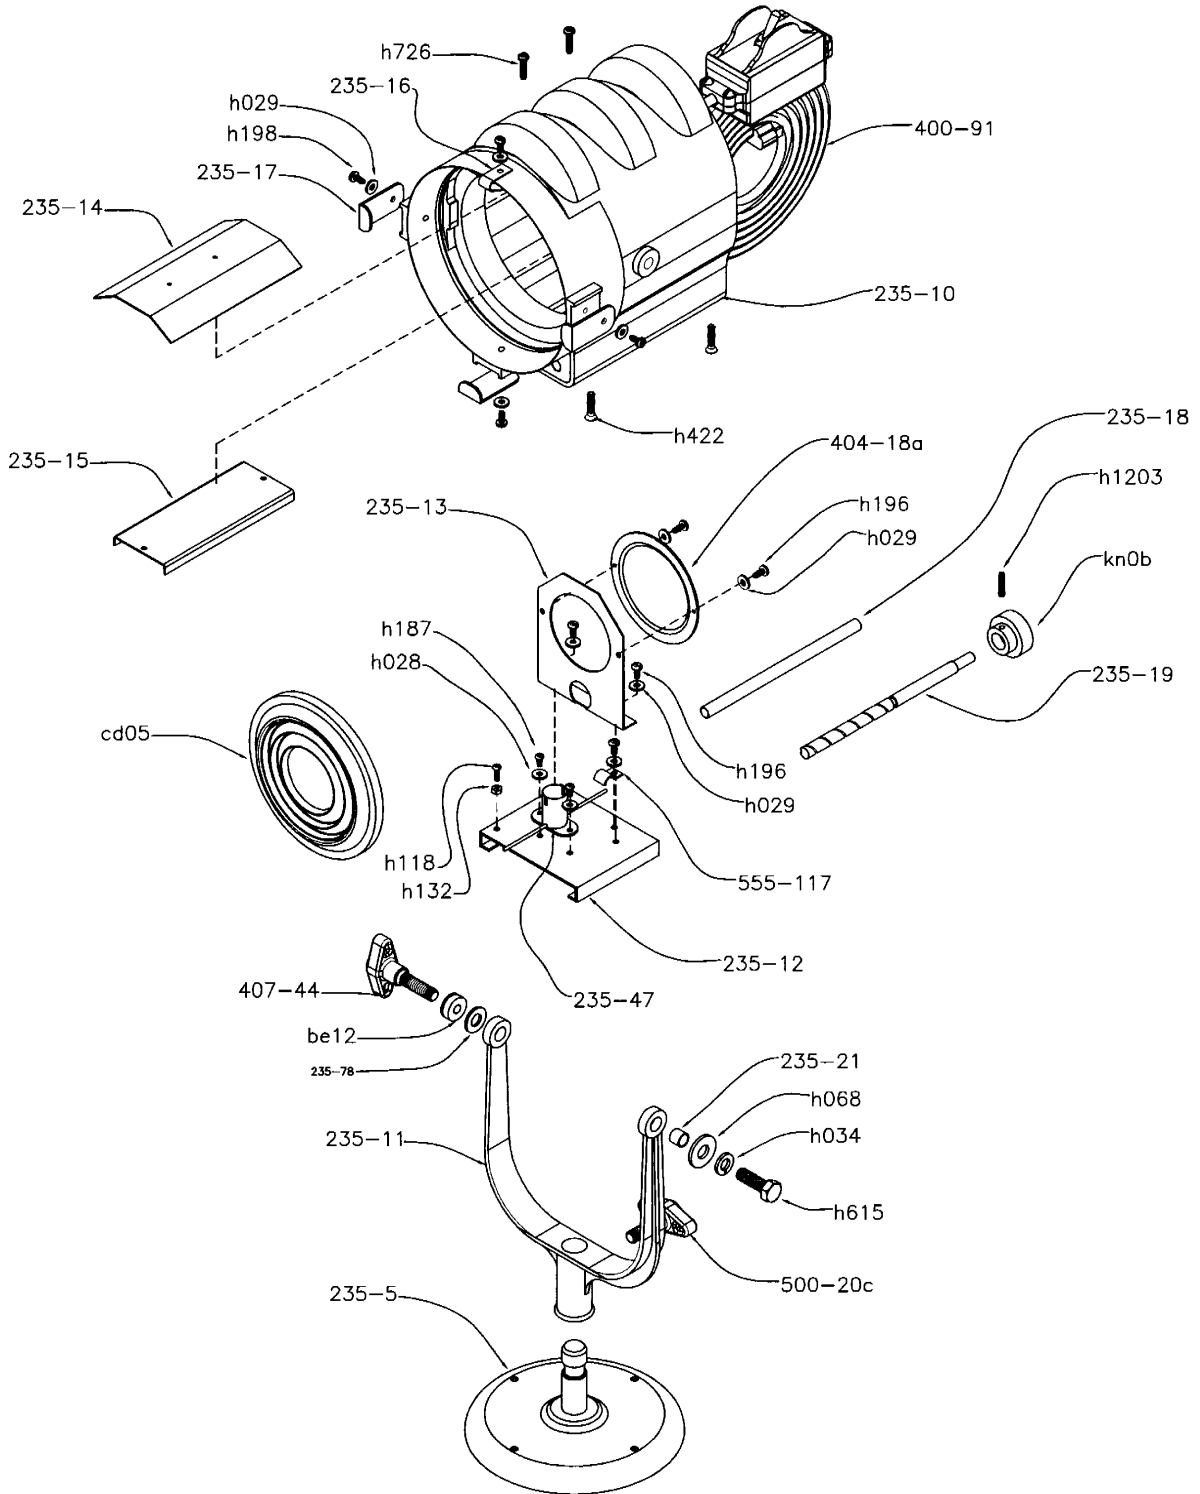

PARTS FOR TYPE 2351 MIDGET SOLARSPOT®

1

Mole-Richardson Co.

PARTS FOR TYPE 2351 MIDGET SOLARSPOT®

2

Mole-Richardson Co.

PARTS FOR TYPE 2351 MIDGET SOLARSPOT®

Mole-Richardson Co.

PARTS FOR TYPE 2351

200 WATT MIDGET SOLARSPOT®

Used Ser. Nos. 973 Through 4498

2351A941

119

Mole-Richardson Co.

Tel. (323) 851-0111 Fax. (323) 851-5593 E-mail: info@mole.com Internet: http://www.mole.com 937 N. Sycamore Ave., Hollywood, California 90038-2384 U.S.A.

©Mole-Richardson Co., Hollywood, California U.S.A.

PARTS FOR TYPE 2351
200 WATT MIDGET SOLARSPOT®
 Used Ser. Nos. 4499 And Up

2351B941

120

Mole-Richardson Co.