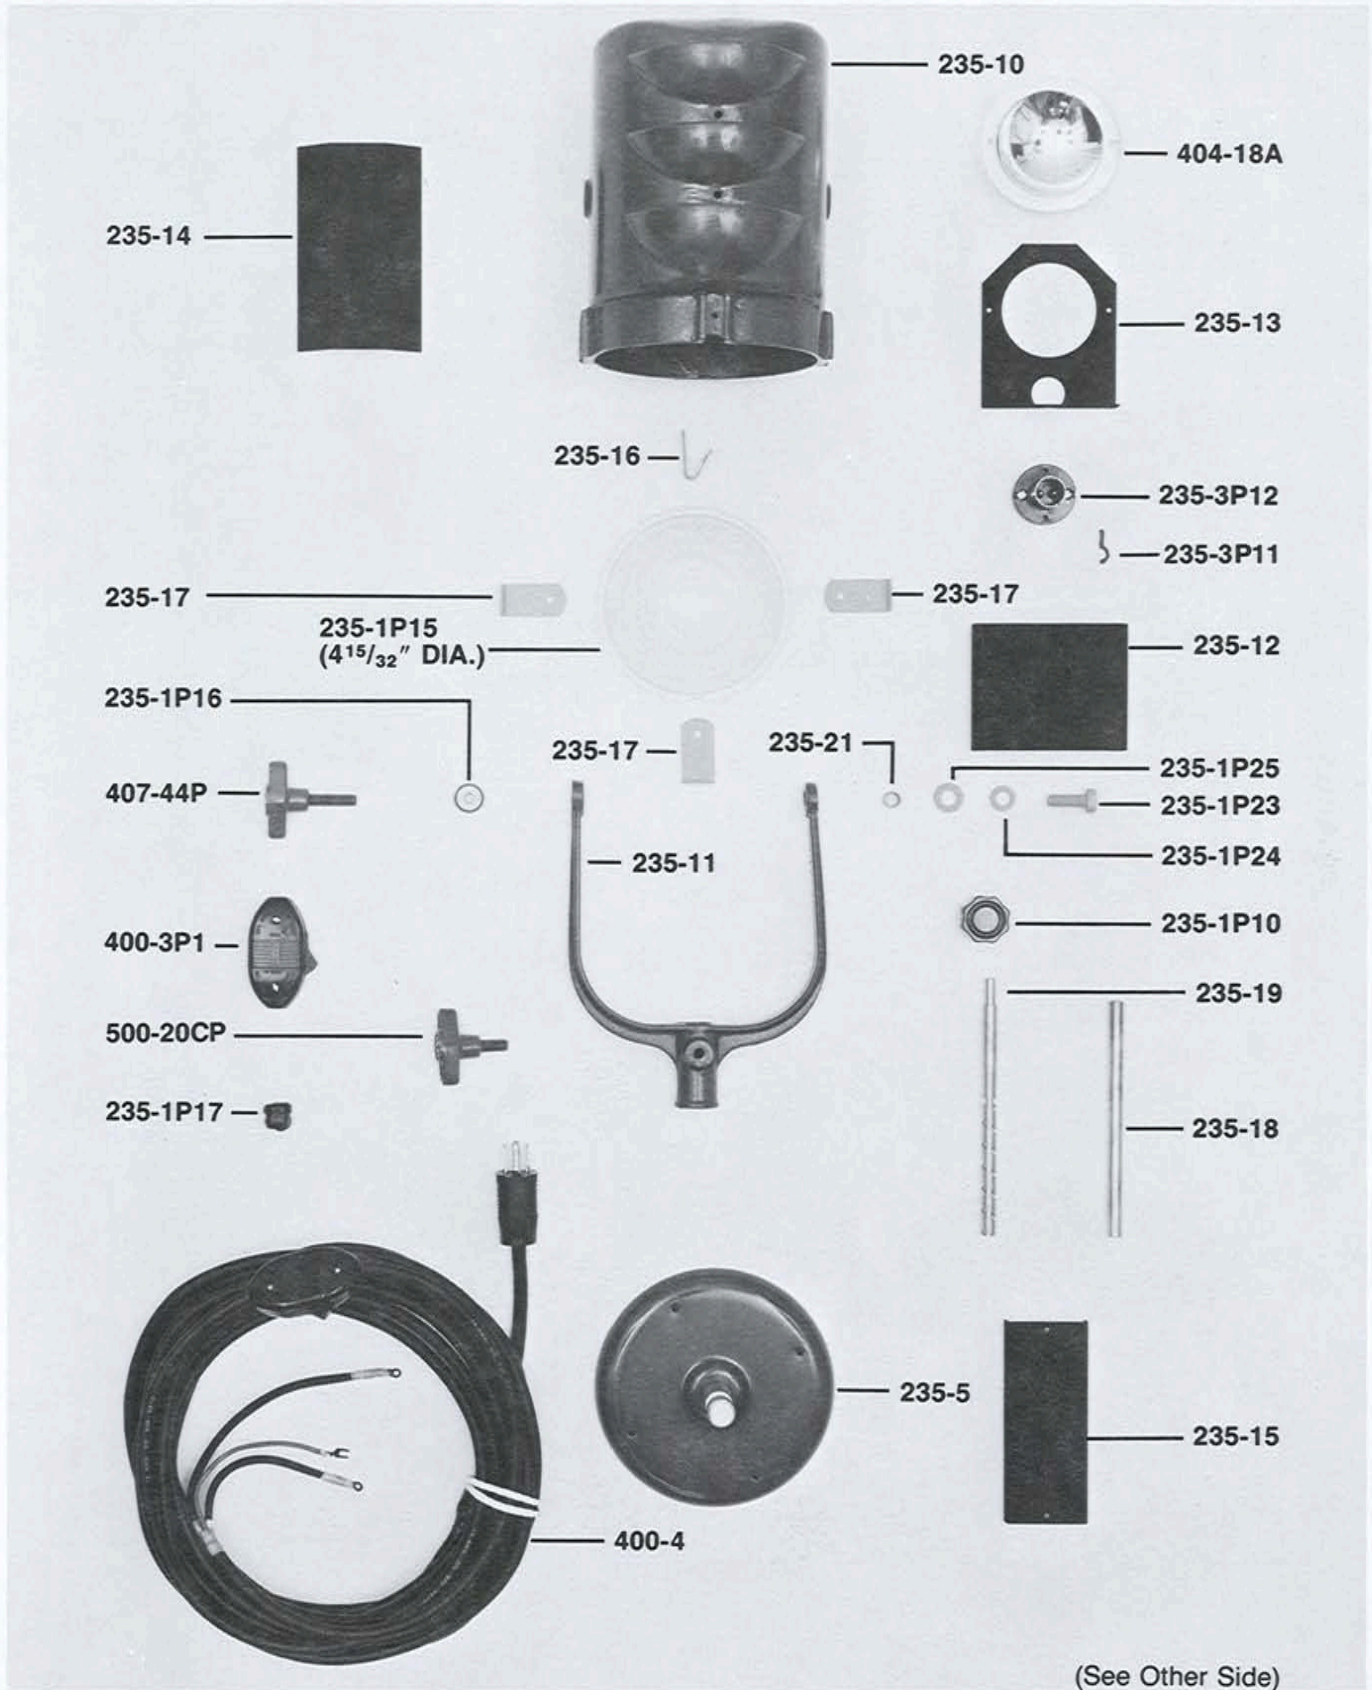

PARTS FOR TYPE 2351 MIDGET SOLARSPOT®

1

Mole-Richardson Co.

PARTS FOR TYPE 2351 MIDGET SOLARSPOT®

2

Mole-Richardson Co.

PARTS FOR TYPE 2351 MIDGET SOLARSPOT®

Mole-Richardson Co.

PARTS FOR TYPE 2351

200 WATT MIDGET SOLARSPOT®

Used Ser. Nos. 973 Through 4498

2351A941

119

Mole-Richardson Co.

Tel. (323) 851-0111 Fax. (323) 851-5593 E-mail: info@mole.com Internet: http://www.mole.com 937 N. Sycamore Ave., Hollywood, California 90038-2384 U.S.A.

©Mole-Richardson Co., Hollywood, California U.S.A.

PARTS FOR TYPE 2351
200 WATT MIDGET SOLARSPOT®
 Used Ser. Nos. 4499 And Up

2351B941

120

Mole-Richardson Co.