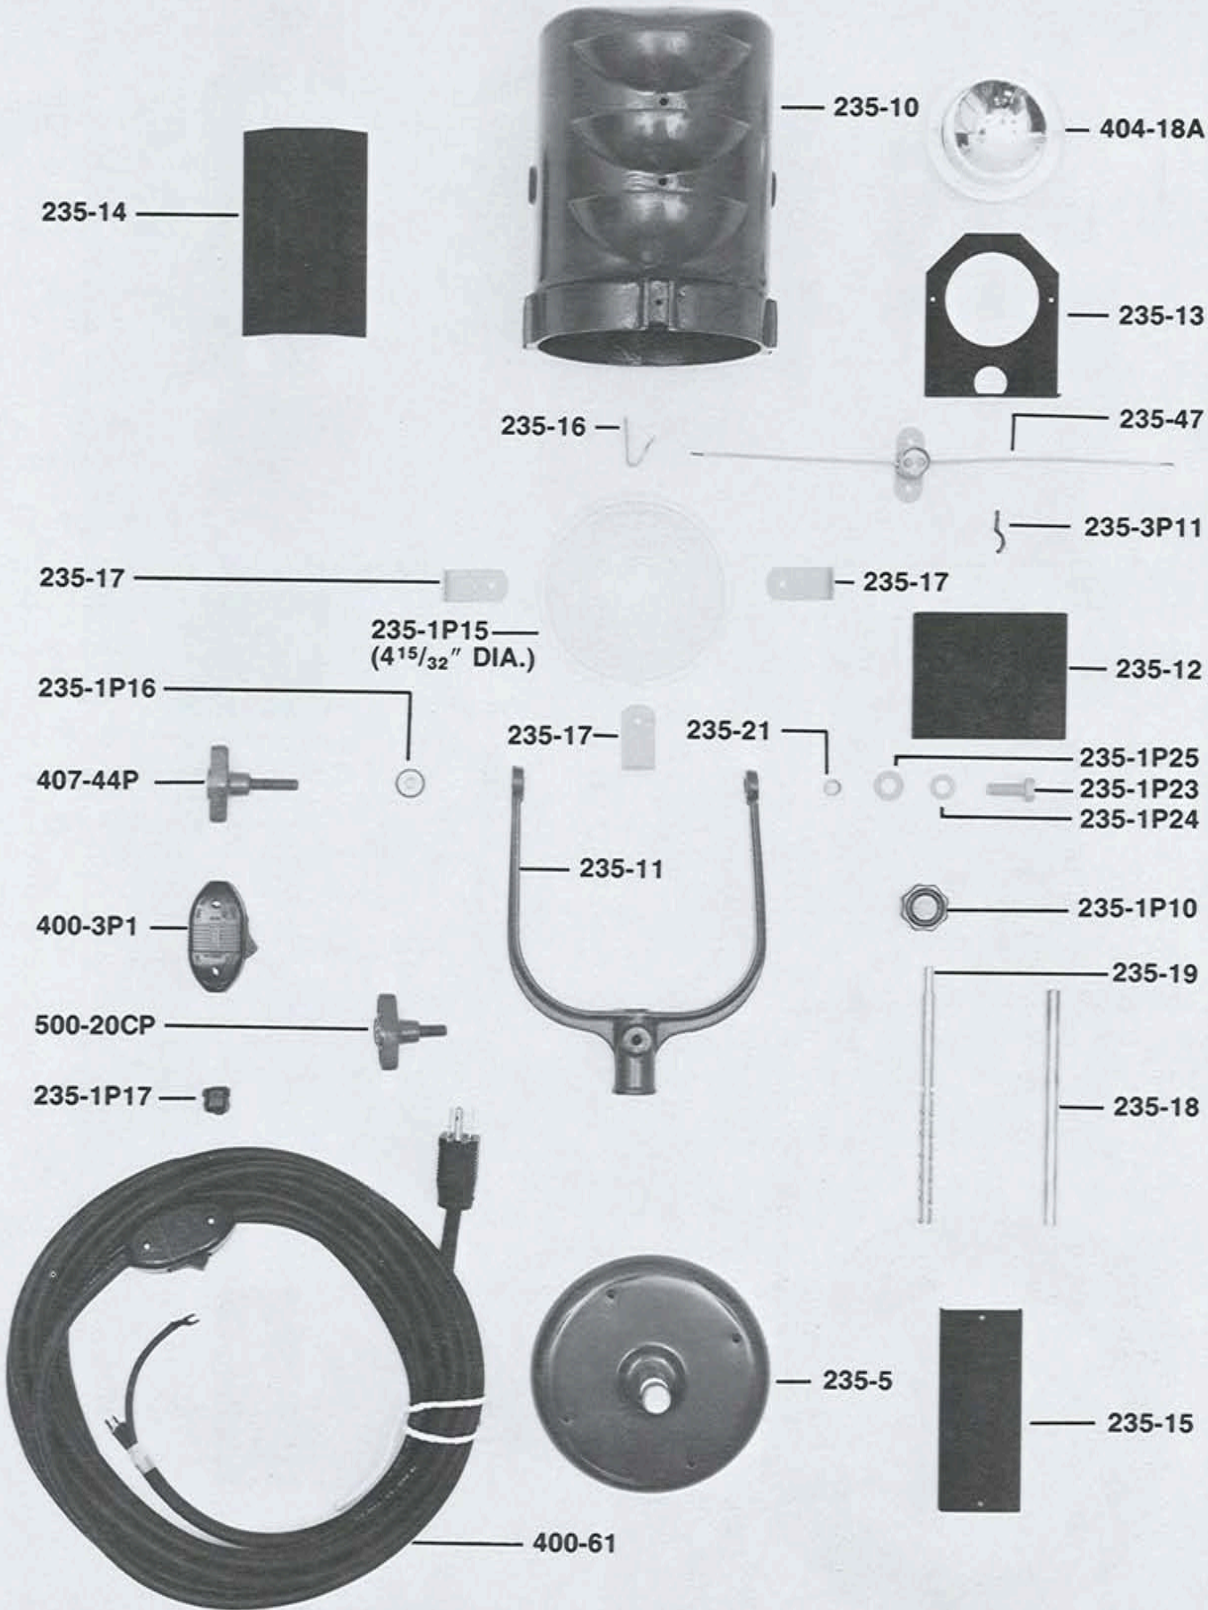

PARTS FOR TYPE 2351

200 WATT MIDGET SOLARSPOT®

Used Ser. Nos. 973 Through 4498

2351A941

119

Mole-Richardson Co.

Tel. (323) 851-0111 Fax. (323) 851-5593 E-mail: info@mole.com Internet: http://www.mole.com 937 N. Sycamore Ave., Hollywood, California 90038-2384 U.S.A.

©Mole-Richardson Co., Hollywood, California U.S.A.

PARTS FOR TYPE 2351
200 WATT MIDGET SOLARSPOT®
 Used Ser. Nos. 4499 And Up

2351B941

120

Mole-Richardson Co.